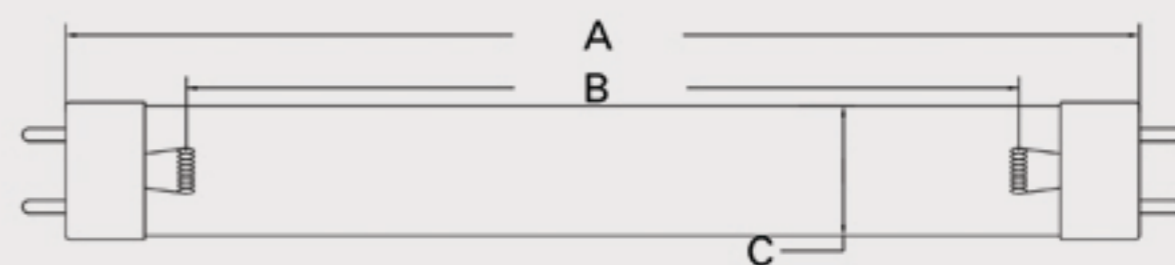

Technical Data Sheet

CUREUV Part No: 191546

Lamp Type: G15T8

(A) Total Length: 438 mm

(B) Arc Length: 380 mm

(C) Lamp Quartz Diameter : 25.4mm T8

Operating Current: 0.43A

Lamp Voltage: 54

Lamp Wattage: 15

Peak UV Output: 253.7nm

Glass Type: Non Ozone

Output UVC Watts:

Output uW/cm² @ 1m:

Rated Life (hrs): 9000

Lot Number: _____

Ignition and Seal Certification: _____