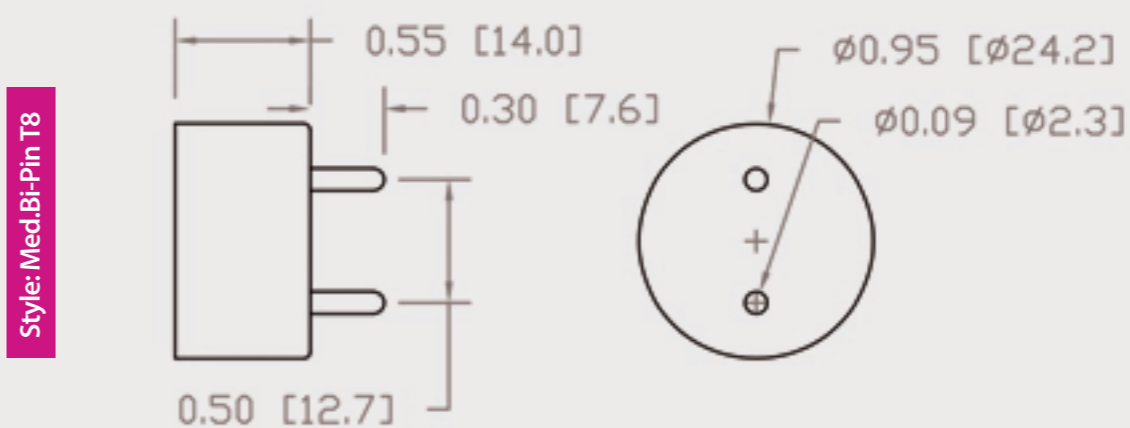

Technical Data Sheet

CUREUV Part No: 191546

Lamp Type: G15T8

(A) Total Length: 438 mm

(B) Arc Length: 380 mm

(C) Lamp Quartz Diameter : 25.4mm T8

Operating Current: 0.43A

Lamp Voltage: 54

Lamp Wattage: 15

Peak UV Output: 253.7nm

Glass Type: Non Ozone

Output UVC Watts:

Output uW/cm² @ 1m:

Rated Life (hrs): 9000

Lot Number: _____

Ignition and Seal Certification: _____