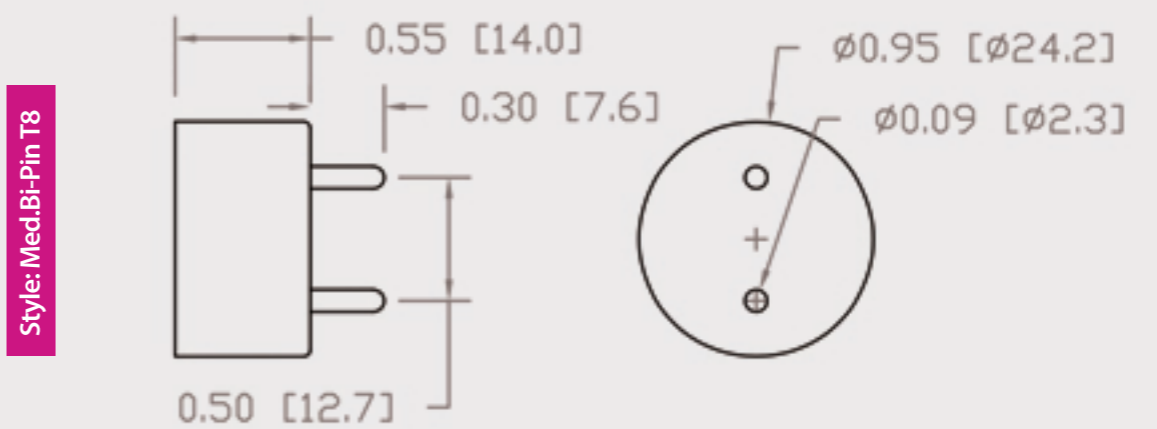

## CUREUV Part No: 191544

Lamp Type: G15T8

(A) Total Length: 438 mm

(B) Arc Length: 380 mm

(C) Lamp Quartz Diameter : 25.4mm T8

Operating Current: 0.43A

Lamp Voltage: 54

Lamp Wattage: 15

Peak UV Output: 253.7nm

Glass Type: Non Ozone

Output UVC Watts:

Output uW/cm<sup>2</sup> @ 1m:

Rated Life (hrs): 9000

Lot Number: \_\_\_\_\_

Ignition and Seal Certification: \_\_\_\_\_

Test Operator: \_\_\_\_\_ Date: \_\_\_\_\_