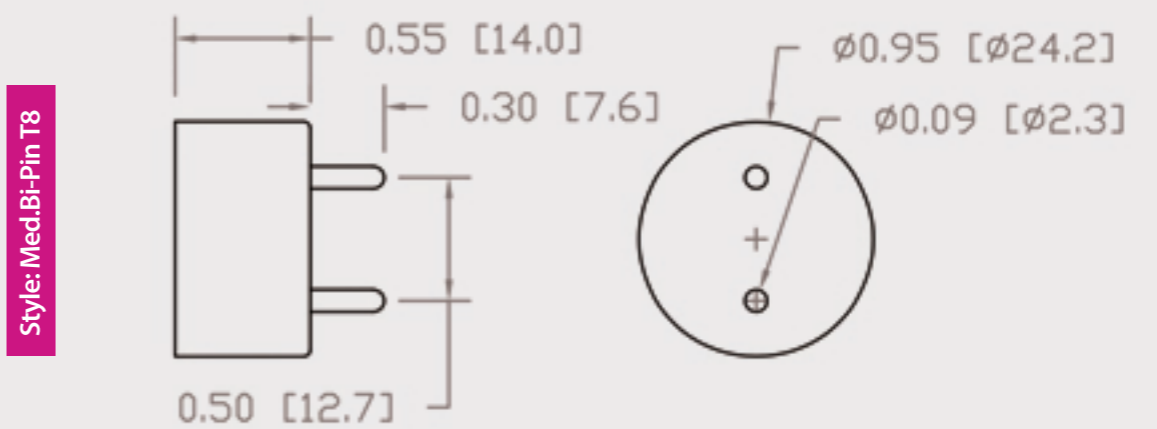

Technical Data Sheet

CUREUV Part No: **191543**

Lamp Type: G15T8

(A) Total Length: 438 mm

(B) Arc Length: 380 mm

(C) Lamp Quartz Diameter : 25.4mm T8

Operating Current: 0.43A

Lamp Voltage: 54

Lamp Wattage: 15

Peak UV Output: 253.7nm

Glass Type: Non Ozone

Output UVC Watts:

Output uW/cm² @ 1m:

Rated Life (hrs): 9000

Lot Number: _____

Ignition and Seal Certification: _____