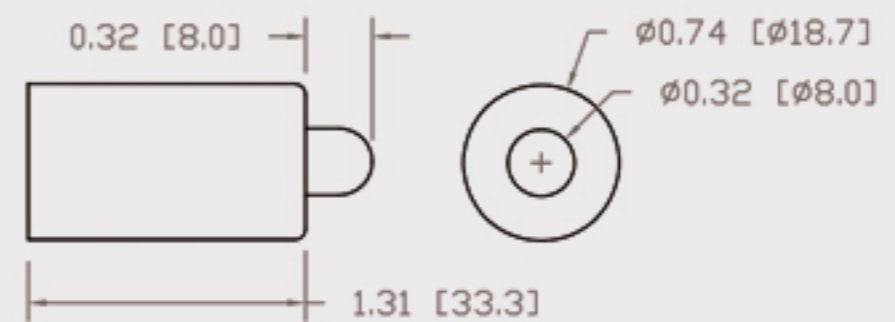

Technical Data Sheet

CUREUV Part No: **191532**

Lamp Type: TTG-64

(A) Total Length: 1555mm

(B) Arc Length: 1490 mm

(C) Lamp Quartz Diameter : 15 mm

Operating Current: 450mA

Lamp Voltage: 175

Lamp Wattage: 75

Peak UV Output: 253.7nm

Glass Type: Non Ozone

Output UVC Watts: 30

Output uW/cm² @ 1m: 260

Rated Life (hrs): 10,000

Lot Number: _____

Ignition and Seal Certification: _____