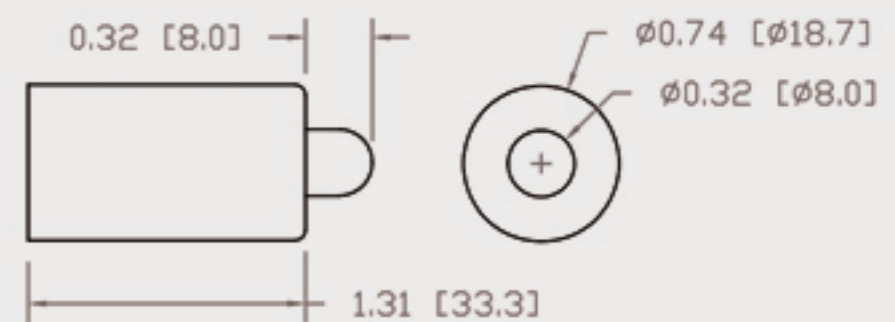

Technical Data Sheet

CUREUV Part No: **191532**

Lamp Type: TTG-64

(A) Total Length: 1555mm

(B) Arc Length: 1490 mm

(C) Lamp Quartz Diameter : 15 mm

Operating Current: 450mA

Lamp Voltage: 175

Lamp Wattage: 75

Peak UV Output: 253.7nm

Glass Type: Non Ozone

Output UVC Watts: 30

Output uW/cm² @ 1m: 260

Rated Life (hrs): 10,000

Lot Number: _____

Ignition and Seal Certification: _____