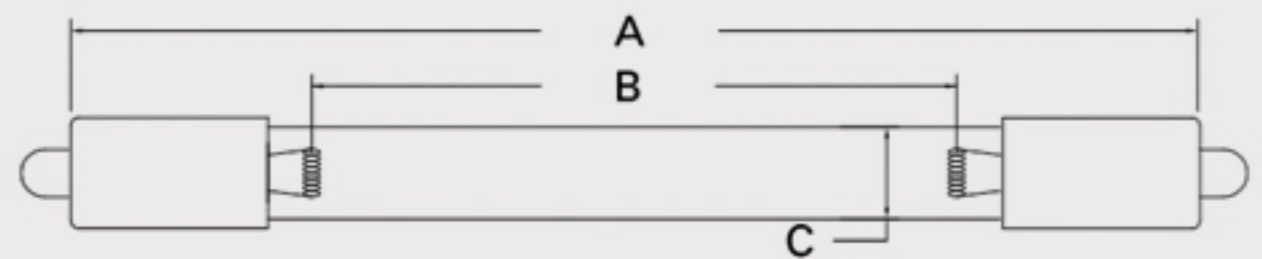

Technical Data Sheet

CUREUV Part No: **191532**

Lamp Type: TTG-64

(A) Total Length: 1555mm

(B) Arc Length: 1490 mm

(C) Lamp Quartz Diameter : 15 mm

Operating Current: 450mA

Lamp Voltage: 175

Lamp Wattage: 75

Peak UV Output: 253.7nm

Glass Type: Non Ozone

Output UVC Watts: 30

Output uW/cm² @ 1m: 260

Rated Life (hrs): 10,000

Lot Number: _____

Ignition and Seal Certification: _____