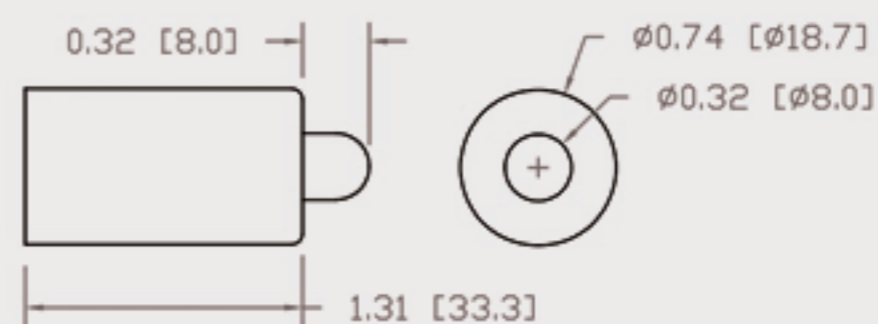

Technical Data Sheets

CUREUV Part No: **191531**

Lamp Type: G36T5L

(A) Total Length: 843mm

(B) Arc Length: 765 mm

(C) Lamp Quartz Diameter : 15 mm

Operating Current: 0.425

Lamp Voltage: 115

Lamp Wattage: 39

Peak UV Output: 253.7nm

Glass Type: Non Ozone

Output UVC Watts: 13

Output $\mu\text{W}/\text{cm}^2$ @ 1m:

Rated Life (hrs): 10,000

Lot Number: _____

Ignition and Seal Certification: _____