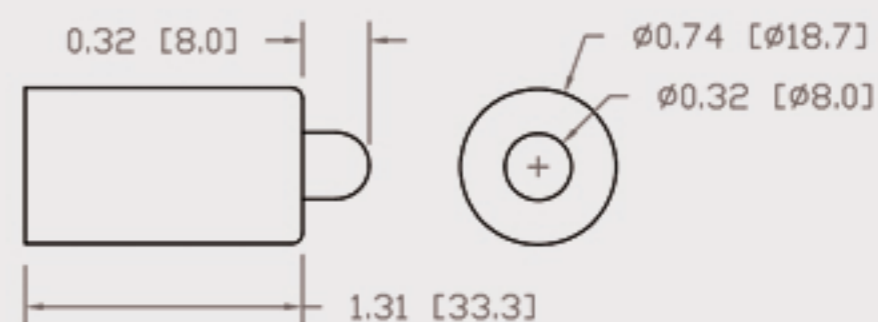

Technical Data Sheets

CUREUV Part No: **191531**

Lamp Type: G36T5L

(A) Total Length: 843mm

(B) Arc Length: 765 mm

(C) Lamp Quartz Diameter : 15 mm

Operating Current: 0.425

Lamp Voltage: 115

Lamp Wattage: 39

Peak UV Output: 253.7nm

Glass Type: Non Ozone

Output UVC Watts: 13

Output $\mu\text{W}/\text{cm}^2$ @ 1m:

Rated Life (hrs): 10,000

Lot Number: _____

Ignition and Seal Certification: _____