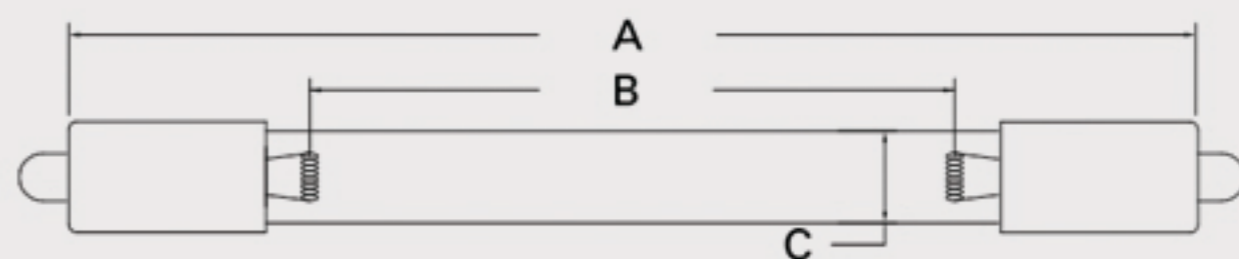

Technical Data Sheets

CUREUV Part No: **191531**

Lamp Type: G36T5L

(A) Total Length: 843mm

(B) Arc Length: 765 mm

(C) Lamp Quartz Diameter : 15 mm

Operating Current: 0.425

Lamp Voltage: 115

Lamp Wattage: 39

Peak UV Output: 253.7nm

Glass Type: Non Ozone

Output UVC Watts: 13

Output $\mu\text{W}/\text{cm}^2$ @ 1m:

Rated Life (hrs): 10,000

Lot Number: _____

Ignition and Seal Certification: _____