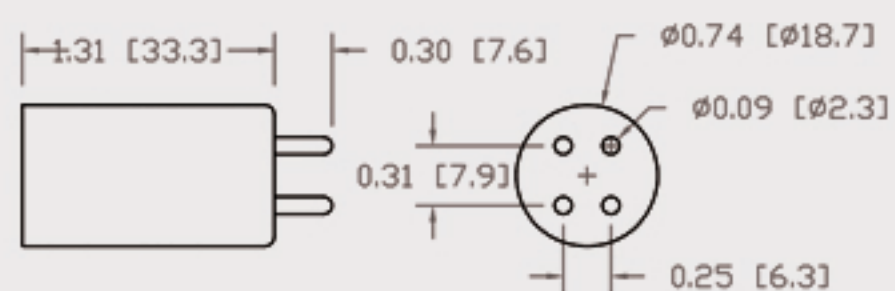

Technical Data Sheets

CUREUV Part No: **191529**

(A) Total Length: 450 mm

(B) Arc Length: 370 mm

(C) Lamp Quartz Diameter : 15 mm

Operating Current: 0.425

Lamp Voltage: 15.53

Lamp Wattage: 22

Peak UV Output: 253.7nm

Glass Type: Non Ozone

Output UVC Watts: 6.6

Output uW/cm² @ 1m: 62

Rated Life (hrs): 10,000

Style: 4 Pin

Style: No Hole Base

Lot Number: _____