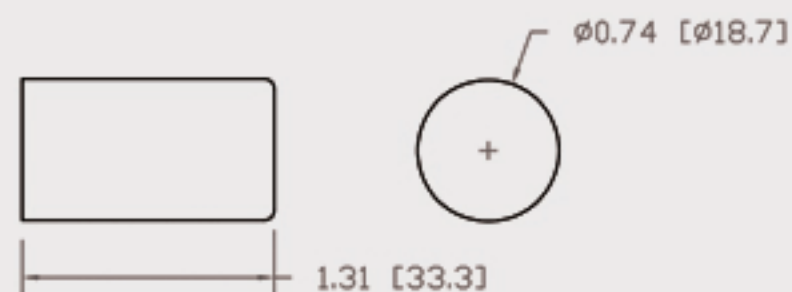

Technical Data Sheets

CUREUV Part No: **191529**

(A) Total Length: 450 mm

(B) Arc Length: 370 mm

(C) Lamp Quartz Diameter : 15 mm

Operating Current: 0.425

Lamp Voltage: 15.53

Lamp Wattage: 22

Peak UV Output: 253.7nm

Glass Type: Non Ozone

Output UVC Watts: 6.6

Output uW/cm² @ 1m: 62

Rated Life (hrs): 10,000

Style: 4 Pin

Style: No Hole Base

Lot Number: _____