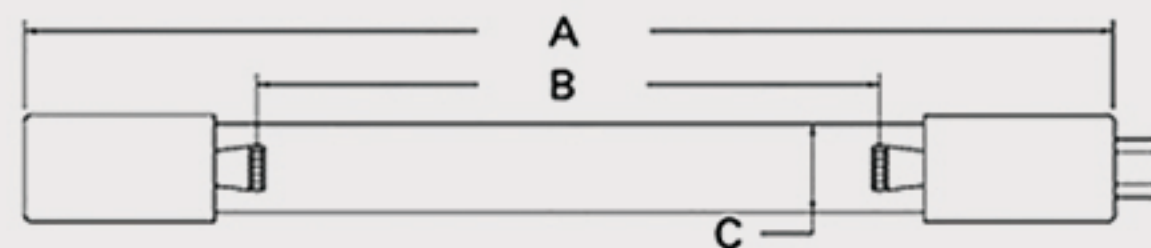

Technical Data Sheets

CUREUV Part No: **191529**

(A) Total Length: 450 mm

(B) Arc Length: 370 mm

(C) Lamp Quartz Diameter : 15 mm

Operating Current: 0.425

Lamp Voltage: 15.53

Lamp Wattage: 22

Peak UV Output: 253.7nm

Glass Type: Non Ozone

Output UVC Watts: 6.6

Output uW/cm² @ 1m: 62

Rated Life (hrs): 10,000

Style: 4 Pin

Style: No Hole Base

Lot Number: _____