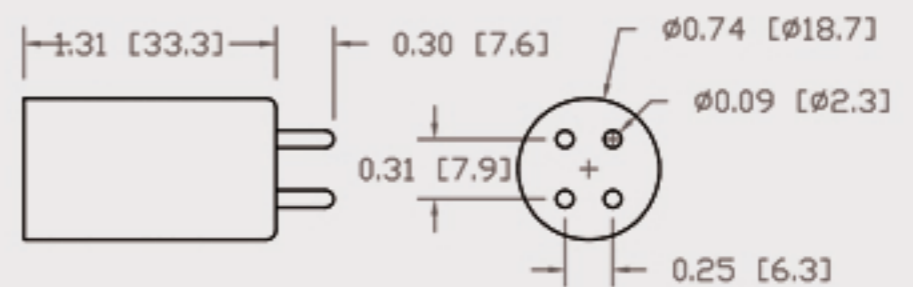

Technical Data Sheets

CUREUV Part No: **191528**

(A) Total Length: 436 mm

(B) Arc Length: 350 mm

(C) Lamp Quartz Diameter : 15 mm

Operating Current: 800mA

Lamp Voltage:

Lamp Wattage: 48

Peak UV Output: 253.7nm

Glass Type: Non Ozone

Output UVC Watts: 13

Output uW/cm² @ 1m: 120

Rated Life (hrs): 10,000

Style: 4 Pin

Style: No Hole Base

Lot Number: _____