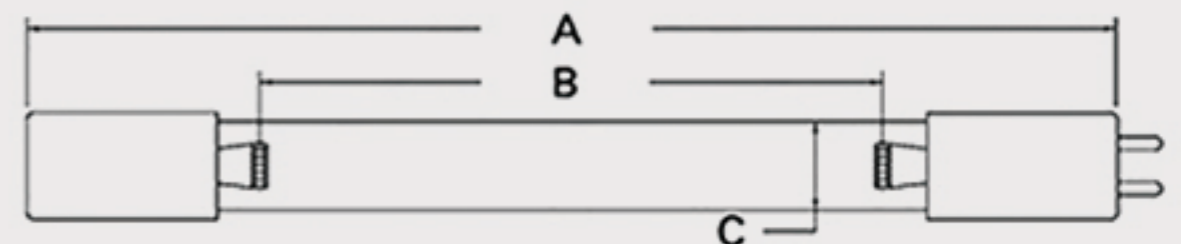

Technical Data Sheets

CUREUV Part No: **191528**

(A) Total Length: 436 mm

(B) Arc Length: 350 mm

(C) Lamp Quartz Diameter : 15 mm

Operating Current: 800mA

Lamp Voltage:

Lamp Wattage: 48

Peak UV Output: 253.7nm

Glass Type: Non Ozone

Output UVC Watts: 13

Output uW/cm² @ 1m: 120

Rated Life (hrs): 10,000

Style: 4 Pin

Style: No Hole Base

Lot Number: _____