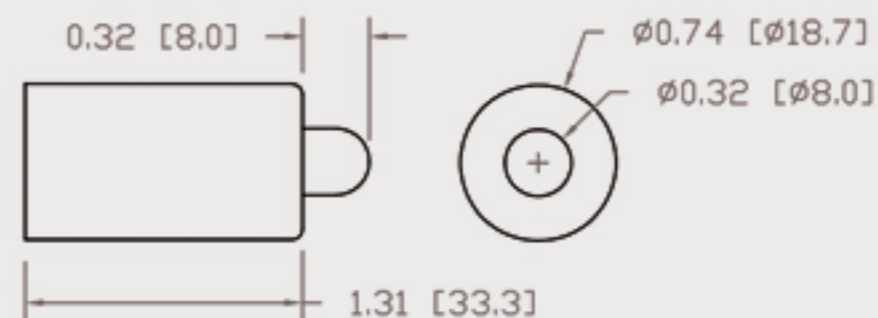

Technical Data Sheet

CUREUV Part No: **191502**

Lamp Type: TTG-64

(A) Total Length: 1555mm

(B) Arc Length: 1490 mm

(C) Lamp Quartz Diameter : 15 mm

Operating Current: 450mA

Lamp Voltage: 175

Lamp Wattage: 75

Peak UV Output: 253.7nm

Glass Type: Non Ozone

Output UVC Watts: 30

Output uW/cm² @ 1m: 260

Rated Life (hrs): 10,000

Lot Number: _____

Ignition and Seal Certification: _____