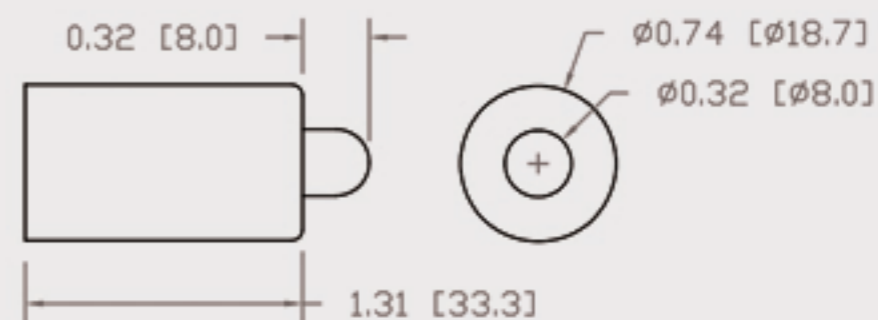

Technical Data Sheet

CUREUV Part No: **191502**

Lamp Type: TTG-64

(A) Total Length: 1555mm

(B) Arc Length: 1490 mm

(C) Lamp Quartz Diameter : 15 mm

Operating Current: 450mA

Lamp Voltage: 175

Lamp Wattage: 75

Peak UV Output: 253.7nm

Glass Type: Non Ozone

Output UVC Watts: 30

Output uW/cm² @ 1m: 260

Rated Life (hrs): 10,000

Lot Number: _____

Ignition and Seal Certification: _____