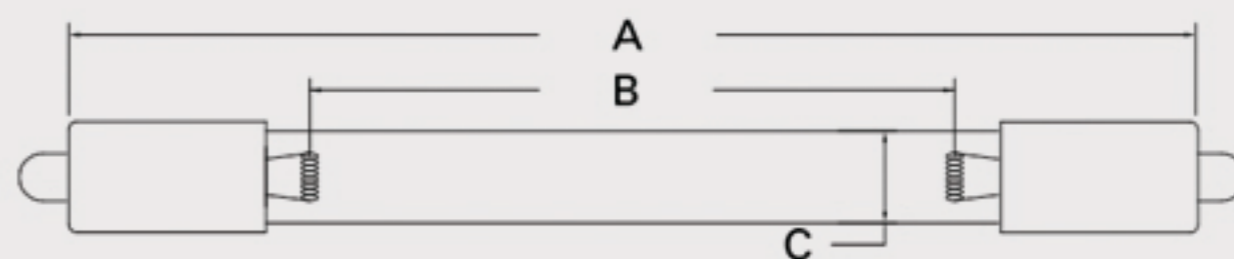

Technical Data Sheet

CUREUV Part No: **191502**

Lamp Type: TTG-64

(A) Total Length: 1555mm

(B) Arc Length: 1490 mm

(C) Lamp Quartz Diameter : 15 mm

Operating Current: 450mA

Lamp Voltage: 175

Lamp Wattage: 75

Peak UV Output: 253.7nm

Glass Type: Non Ozone

Output UVC Watts: 30

Output uW/cm² @ 1m: 260

Rated Life (hrs): 10,000

Lot Number: _____

Ignition and Seal Certification: _____