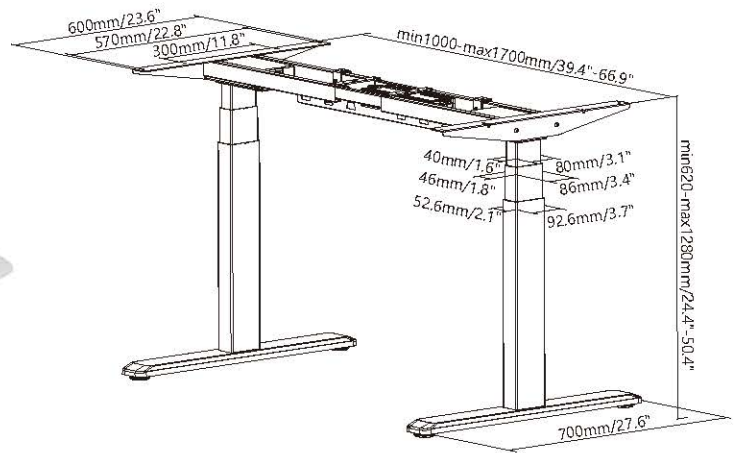

Electric Sit-Stand Desk Frame

Adjustable
Foot Pad

Create a Custom Desktop
Use your imagination!

One Frame Fits All
Size to your work environment.

Cable Management Shelf
Hides cable clutter for improved organization and aesthetics

Switched Mode Power Supply
Small power consumption, high efficiency

SE06E1FB

Electric Sit-Stand Desk Frame

3 Programmable Height Memory Presets
Ideal for co-workers or family members

SE07E1FW

Dual Motor-Powerful Lift

Reverse Column Design
-Increase the stability

Power Input
100V-240V

Max. Speed
38 mm/s

Motion Noise
<50dB

Load Capability
100kg

Overload Protection

Operation Temperature
-5°C-+40°C

Thermal Protection

IP Grade
IP20

Digital LED Controller
Adjust your desk height with ease.

Unique Motor Technology
Powerful yet smooth and silent.

Sit / Stand Time Reminder
Remind working position adjustment.

Collision Avoidance System
Stop the desk if it bumps into a solid object while moving up or down.