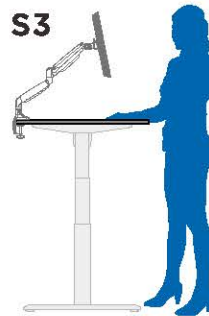

Electric Sit-Stand Desk Frame

Adjustable
Foot Pad

Create a Custom Desktop
Use your imagination!

One Frame Fits All
Size to your work environment.

Cable Management Shelf
Hides cable clutter for improved organization and aesthetics

Switched Mode Power Supply
Small power consumption, high efficiency

SE06E1FB

Electric Sit-Stand Desk Frame

3 Programmable Height Memory Presets
Ideal for co-workers or family members

SE07E1FW

Dual Motor-Powerful Lift

Reverse Column Design
-Increase the stability

Power Input
100V-240V

Max. Speed
38 mm/s

Motion Noise
<50dB

Load Capability
100kg

Overload Protection

Operation Temperature
-5°C-+40°C

Thermal Protection