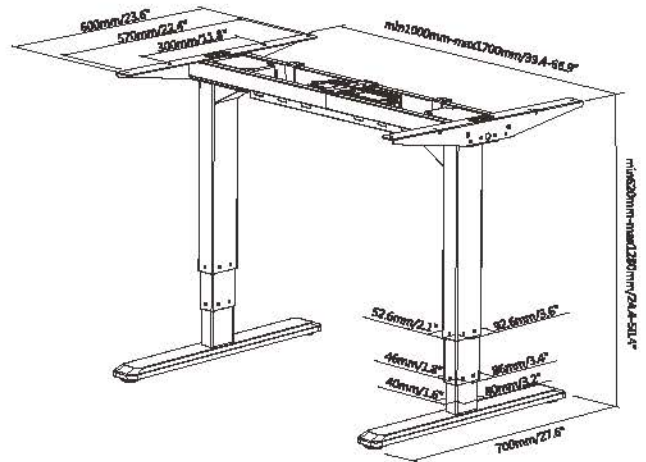

Electric Sit-Stand Desk Frame

**Adjustable
Foot Pad**

Create a Custom Desktop
Use your imagination!

One Frame Fits All
Size to your work environment.

Cable Management Shelf
Hides cable clutter for improved organization and aesthetics

Switched Mode Power Supply
Small power consumption, high efficiency

SE06E1FB

Electric Sit-Stand Desk Frame

3 Programmable Height Memory Presets

Ideal for co-workers or family members

SE06E1FB

Dual Motor-Powerful Lift

Reverse Column Design
-Increase the stability

Power Input
100V-240V

Max. Speed
38 mm/s

Motion Noise
<50dB

Load Capability
100kg

Overload Protection

Operation Temperature
-5°C~+40°C

Thermal Protection

IP Grade
IP20

Digital LED Controller
Adjust your desk height with ease.

Unique Motor Technology
Powerful yet smooth and silent.

Sit / Stand Time Reminder
Remind working position adjustment.

Collision Avoidance System
Stop the desk if it bumps into a solid object while moving up or down.