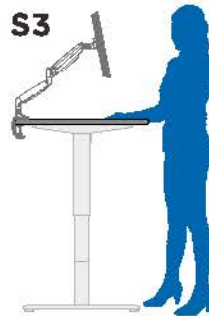

Electric Sit-Stand Desk Frame

**Adjustable
Foot Pad**

Create a Custom Desktop
Use your imagination!

One Frame Fits All
Size to your work environment.

Cable Management Shelf
Hides cable clutter for improved organization and aesthetics

Switched Mode Power Supply
Small power consumption, high efficiency

SE06E1FB

Electric Sit-Stand Desk Frame

3 Programmable Height Memory Presets

Ideal for co-workers or family members

SE06E1FB

Dual Motor-Powerful Lift

Reverse Column Design
-Increase the stability

Power Input
100V-240V

Max. Speed
38 mm/s

Motion Noise
<50dB

Load Capability
100kg

Overload Protection

Operation Temperature
-5°C~+40°C

Thermal Protection