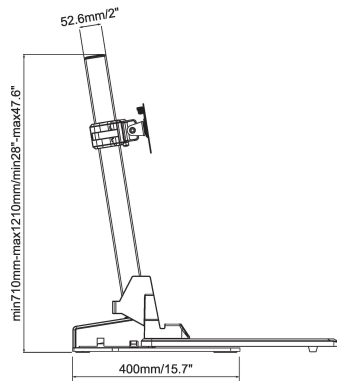

Electric Sit-Stand Workstation

Great Synthesis of Technical, Ergonomic & Aesthetic Design

Color: 

Integrated Cable Management

Worksurface Organizer

Electric Sit-Stand Workstation

SEO4E1WB

Specifications

SEO4E1WB

Worksurface Height Adjustable Range:	500mm (19.7")
Worksurface Size:	720x480mm (28.3"x19")
Monitor Qty:	1
Typical Screen Size:	13"-32"
Tilt:	+45° ~ -45°
Pivot:	+30° ~ -30°
Rotation:	360°
Weight Capacity:	20kg
Material:	Steel, Plastic & Wood
VESA:	75x75mm/100x100mm
Input:	100V-240V
Motor Type:	Tube Motor
Control Type:	Button
Maximum Adjustment Speed:	25mm/s
Available Color:	Black