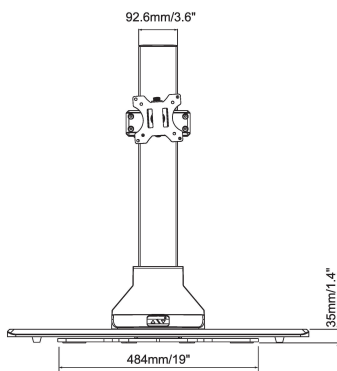

Electric Sit-Stand Workstation

Great Synthesis of Technical, Ergonomic & Aesthetic Design

Color: 

Integrated Cable Management

Worksurface Organizer

Electric Sit-Stand Workstation

SEO4E1WB

Specifications

SEO4E1WB

Worksurface Height Adjustable Range:	500mm (19.7")
Worksurface Size:	720x480mm (28.3"x19")
Monitor Qty:	1
Typical Screen Size:	13"-32"
Tilt:	+45° ~ -45°
Pivot:	+30° ~ -30°
Rotation:	360°
Weight Capacity:	20kg
Material:	Steel, Plastic & Wood
VESA:	75x75mm/100x100mm
Input:	100V-240V
Motor Type:	Tube Motor
Control Type:	Button
Maximum Adjustment Speed:	25mm/s
Available Color:	Black