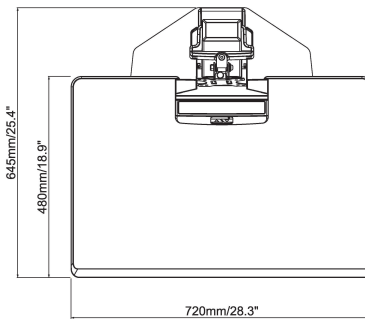

Electric Sit-Stand Workstation

Great Synthesis of Technical, Ergonomic & Aesthetic Design

Color: 

Integrated Cable Management

Worksurface Organizer

Electric Sit-Stand Workstation

SEO4E1WB

Specifications

SEO4E1WB

Worksurface Height Adjustable Range:	500mm (19.7")
Worksurface Size:	720x480mm (28.3"x19")
Monitor Qty:	1
Typical Screen Size:	13"-32"
Tilt:	+45° ~ -45°
Pivot:	+30° ~ -30°
Rotation:	360°
Weight Capacity:	20kg
Material:	Steel, Plastic & Wood
VESA:	75x75mm/100x100mm
Input:	100V-240V
Motor Type:	Tube Motor
Control Type:	Button
Maximum Adjustment Speed:	25mm/s
Available Color:	Black