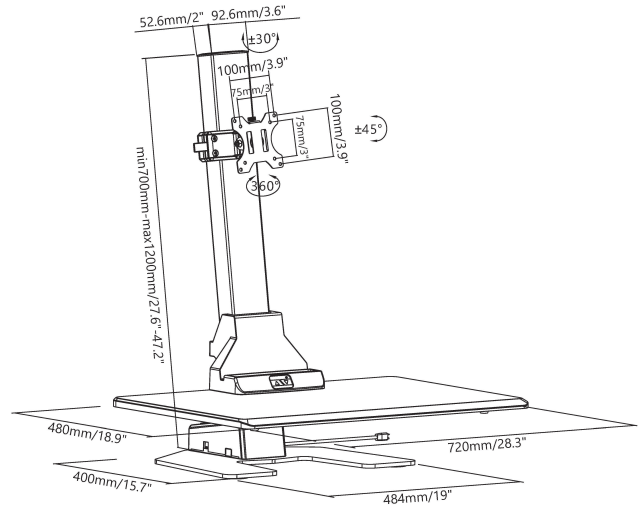

Electric Sit-Stand Workstation

Great Synthesis of Technical, Ergonomic & Aesthetic Design

Color: 

Integrated Cable Management

Worksurface Organizer

Electric Sit-Stand Workstation

SEO4E1WB

Specifications

SEO4E1WB

Worksurface Height Adjustable Range:	500mm (19.7")
Worksurface Size:	720x480mm (28.3"x19")
Monitor Qty:	1
Typical Screen Size:	13"-32"
Tilt:	+45° ~ -45°
Pivot:	+30° ~ -30°
Rotation:	360°
Weight Capacity:	20kg
Material:	Steel, Plastic & Wood
VESA:	75x75mm/100x100mm
Input:	100V-240V
Motor Type:	Tube Motor
Control Type:	Button
Maximum Adjustment Speed:	25mm/s
Available Color:	Black