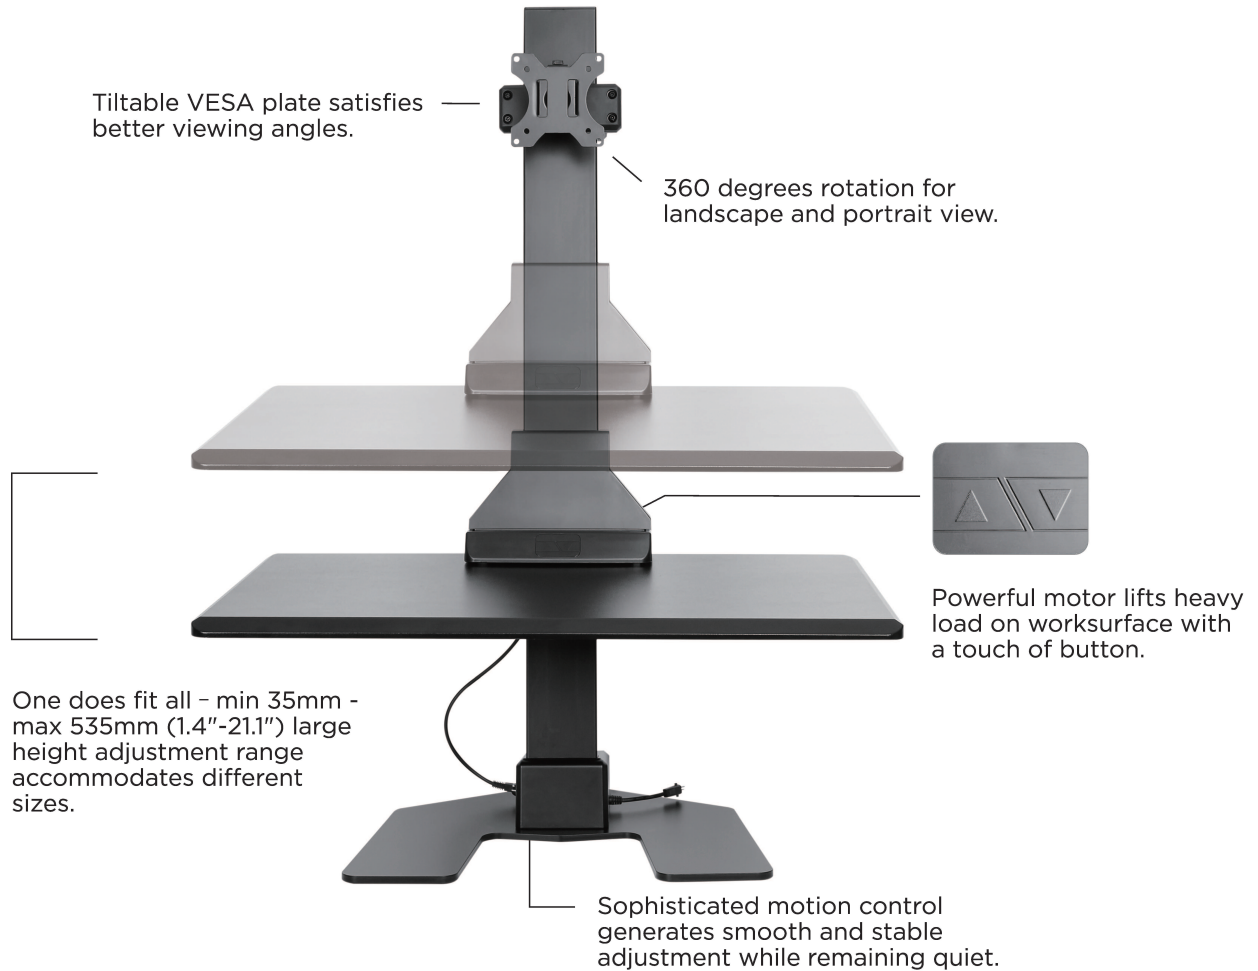

Electric Sit-Stand Workstation

Great Synthesis of Technical, Ergonomic & Aesthetic Design

Color: 

Integrated Cable Management

Worksurface Organizer

Electric Sit-Stand Workstation

SEO4E1WB

Specifications

SEO4E1WB

Worksurface Height Adjustable Range:	500mm (19.7")
Worksurface Size:	720x480mm (28.3"x19")
Monitor Qty:	1
Typical Screen Size:	13"-32"
Tilt:	+45° ~ -45°
Pivot:	+30° ~ -30°
Rotation:	360°
Weight Capacity:	20kg
Material:	Steel, Plastic & Wood
VESA:	75x75mm/100x100mm
Input:	100V-240V
Motor Type:	Tube Motor
Control Type:	Button
Maximum Adjustment Speed:	25mm/s
Available Color:	Black