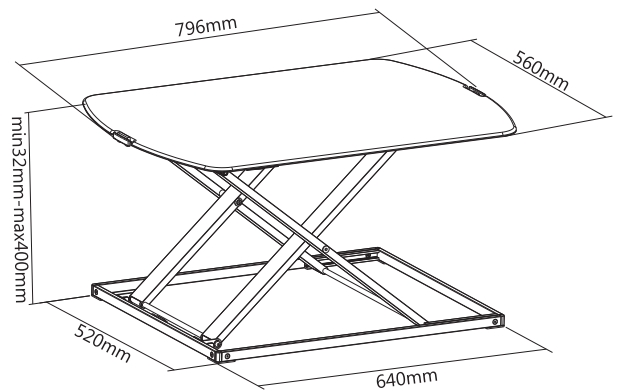

SE03M1WW

Ultra Slim Compact Standing Desks

32mm/1.3" Ultra-Slim Profile

- Ideal for Small and Compact Work Areas
- Save Space When Not in Use
- Height Adjustable from 1.3 inch to 15.7 inch

400mm/15.7"

Weight Capacity
10kg/22lbs