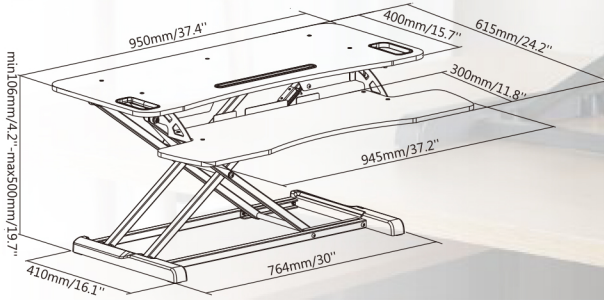

# Sit-Stand Desktop Workstations

Colors: ■

SE01M1WB  
Large Surface

Desktop Thickness  
12mm/0.5"

Weight Capacity  
15kg/33lbs

Weight Capacity  
2kg/4.4lbs

**15.5"/394mm**  
Vertical Adjustment

22 height settings for optimal viewing height

Preset Hole

Preset hole supports grommet installation (most LUMI monitor arms)

Squeeze handle effortlessly adjust height

Embedded groove holds most tablets and phones

Ergonomic keyboard tray protects your elbow