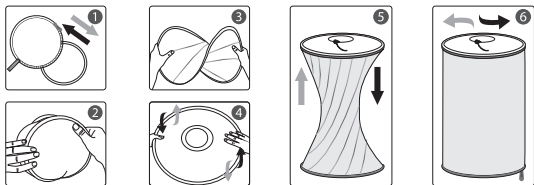

Thank you for purchasing Aputure® Space Light.

Aputure's Space Light is designed for the Light • Storm 120 and 300 series.

Open → (and Take in →)

* Bend the space light and take in it as above pictures show transpose.

Install

* Release or tight space light through spring fastener.

Two Usage Ways

1. With the side reflector

* 3pcs clamps up and down.

2. Without the side reflector

Removing the Bottom