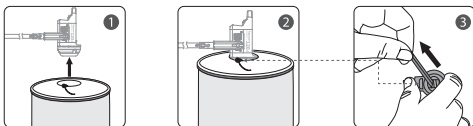

Thank you for purchasing Aputure® Space Light.

Aputure's Space Light is designed for the Light • Storm 120 and 300 series.

Open → (and Take in →)

* Bend the space light and take in it as above pictures show transpose.

Install

* Release or tight space light through spring fastener.

Two Usage Ways

1. With the side reflector

* 3pcs clamps up and down.

2. Without the side reflector

Removing the Bottom