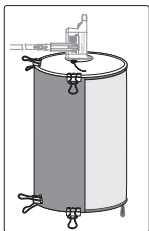

Thank you for purchasing Aputure® Space Light.

Aputure's Space Light is designed for the Light • Storm 120 and 300 series.

Open → (and Take in →)

* Bend the space light and take in it as above pictures show transpose.

Install

* Release or tight space light through spring fastener.

Two Usage Ways

1. With the side reflector

* 3pcs clamps up and down.

2. Without the side reflector

Removing the Bottom