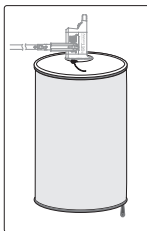

Thank you for purchasing Aputure® Space Light.

Aputure's Space Light is designed for the Light • Storm 120 and 300 series.

Open → (and Take in →)

* Bend the space light and take in it as above pictures show transpose.

Install

* Release or tight space light through spring fastener.

Two Usage Ways

1. With the side reflector

* 3pcs clamps up and down.

2. Without the side reflector

Removing the Bottom