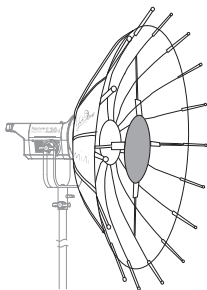

Thank you for purchasing Aputure® **Light Storm** Light Dome mini.

Aputure's Light Dome mini is designed for the light storm C120 and other LED light which with industrial mount.

Install

Unlock

Multi Usage Ways

1. With inner diffuser

2. With outer diffuser

3. With Grid