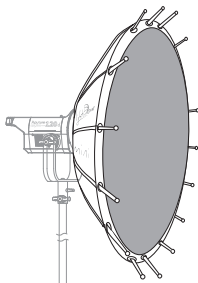

Thank you for purchasing Aputure® **Light Storm** Light Dome mini.

Aputure's Light Dome mini is designed for the light storm C120 and other LED light which with industrial mount.

Install

Unlock

Multi Usage Ways

1. With inner diffuser

2. With outer diffuser

3. With Grid