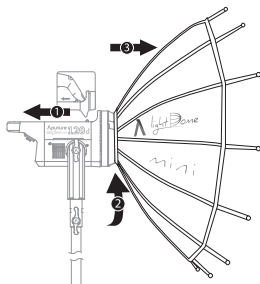

Thank you for purchasing Aputure® **Light Storm** Light Dome mini.

Aputure's Light Dome mini is designed for the light storm C120 and other LED light which with industrial mount.

Install

Unlock

Multi Usage Ways

1. With inner diffuser

2. With outer diffuser

3. With Grid