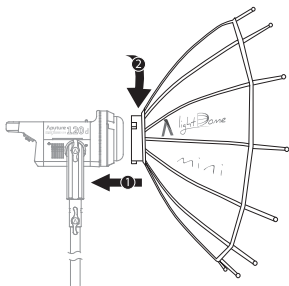

Thank you for purchasing Aputure® **Light Storm** Light Dome mini.

Aputure's Light Dome mini is designed for the light storm C120 and other LED light which with industrial mount.

Install

Unlock

Multi Usage Ways

1. With inner diffuser

2. With outer diffuser

3. With Grid