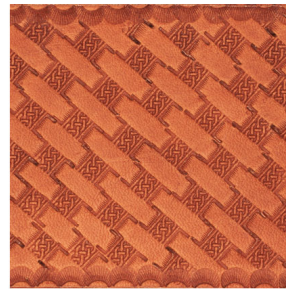

## Half Tooling:

\$150 extra

Barbwire  
(T1)

Honeycomb  
(T2)

Wyoming Basket  
(T3)

Daisy  
(T4)

Twin Oak  
(T5)

Wild Rose  
(T6)

Small Waffle  
(T7)

Basketweave  
(T8)

Medium Basketweave  
(T9)

Small Basketweave  
(T10)

Sunflower  
(T11)