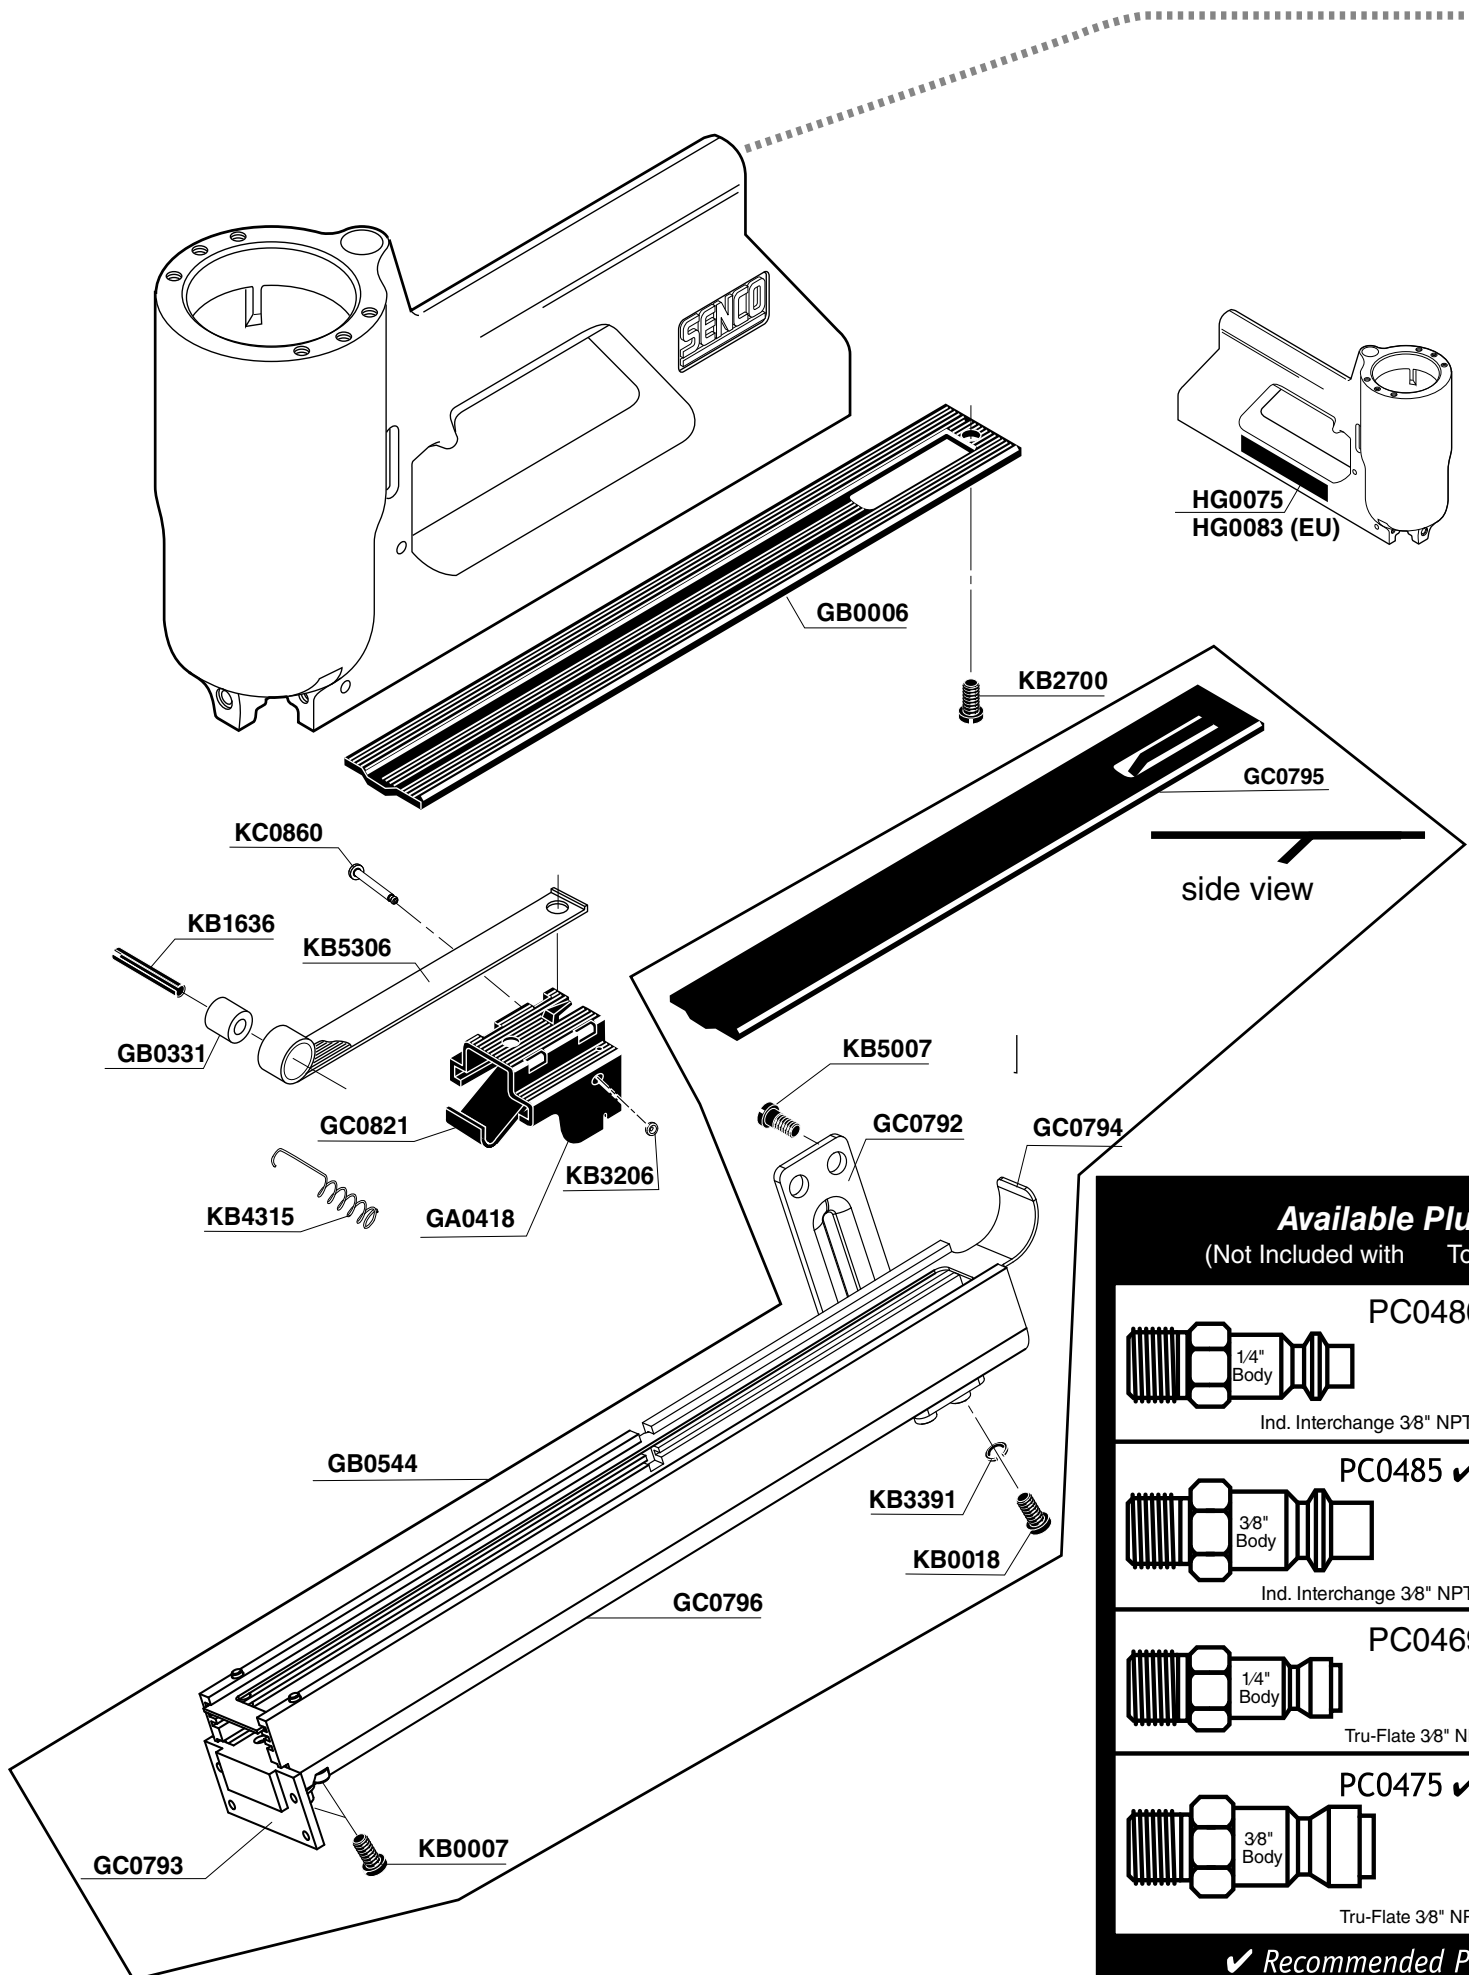

Model  
470001N  
472001N

\* Does Not Include O-rings  
\* No incluye sellos de gomas  
\* Joints Exclues

www.crownpartsglobal.com

**Available Plugs**  
(Not Included with Tool)

	<b>PC0480</b>
	Ind. Interchange 3/8" NPT
	<b>PC0485</b> ✓
	Ind. Interchange 3/8" NPT
	<b>PC0469</b>
	Tru-Flate 3/8" NP T
	<b>PC0475</b> ✓
	Tru-Flate 3/8" NP T