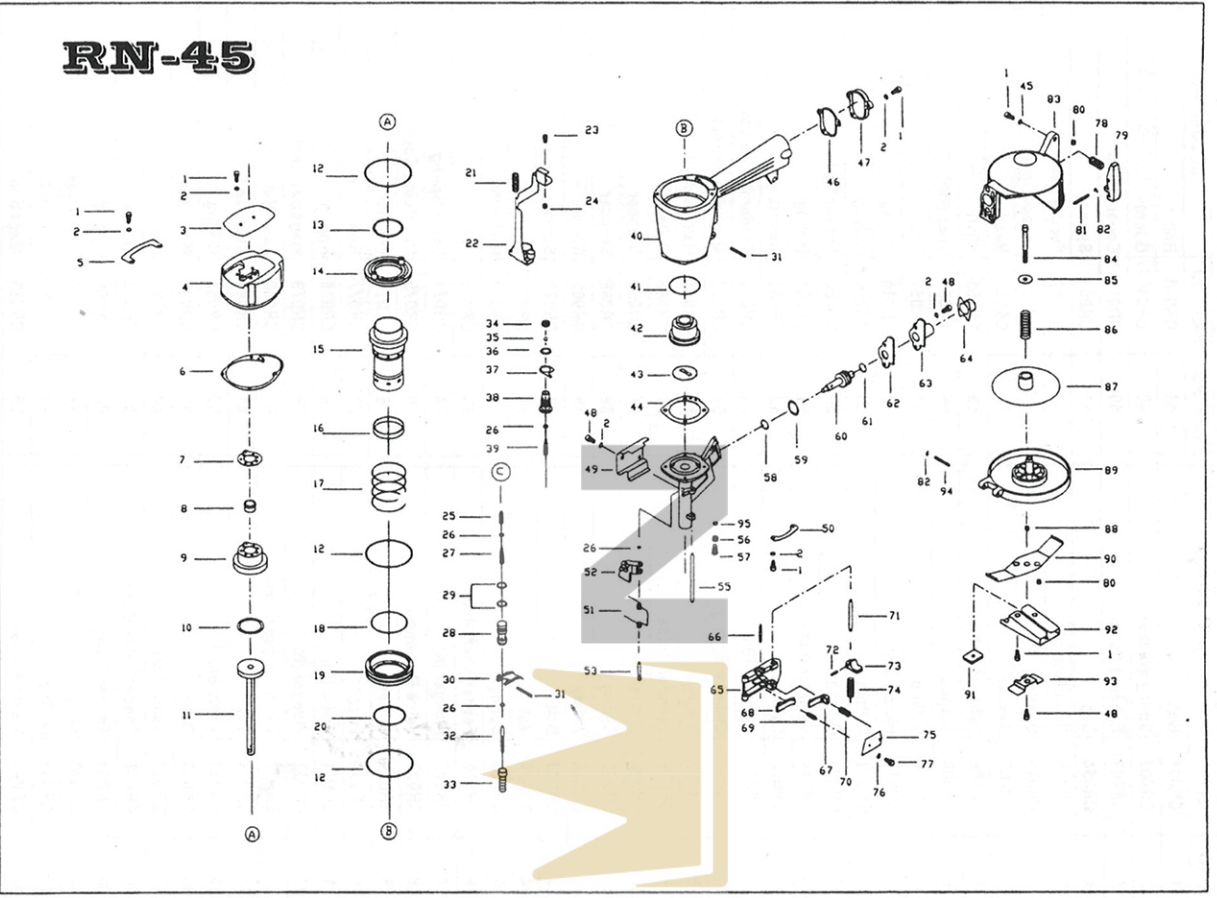

Model RN-45 Parts List

REF. NO.	PART NO.	DESCRIPTION	REF. NO.	PART NO.	DESCRIPTION
1	CR001	Bolt	48	CR048	Bolt
2	CR002	Spring Washer	49	GR049	Guard
3	CR003	Exhaust Cover	50	CR050	Cover Guard
4	CR004	Cap	51	CR051	Spring
5	CR005	Body Guard	52	CR052	Feeder Pawl
6	CR006	Gasket	53	CR053	Feeder Shaft
7	CR007	Gasket	54	CR054	Nose
8	CR008	Exhaust Valve	55	CR055	Shaft
9	CR009	Stopper	56	CR056	Lock Nut
10	CR010	O-Ring	57	CR057	Bolt
11	CR011	Piston Unit	58	CR058	O-Ring
12	CR012	O-Ring	59	CR059	O-Ring
13	CR013	O-Ring	60	CR060	Feeder Piston
14	CR014	Cylinder Plate	61	CR061	O-Ring
15	CR015	Cylinder	62	CR062	Gasket
16	CR016	Cylinder Ring	63	CR063	Feeder Piston Cover
17	CR017	Cylinder Spring	64	CR064	Magazine Bushing
18	CR018	O-Ring	65	CR065	Nail Guide
19	CR019	Cylinder Guide	66	CR066	Roller Pin
20	CR020	O-Ring	67	CR067	Stopper
21	CR021	Spring	68	CR068	Stopper
22	CR022	Safety	69	CR069	Spring
23	CR023	Bolt	70	CR070	Spring
24	CR024	Nut	71	CR071	Shaft
25	CR025	Spring	72	CR072	Roller Pin
26	CR026	Feeder Shaft Ring	73	CR073	O-Ring
27	CR027	Plunger (A)	74	CR074	Latch Spring
28	CR028	Valve Bushing	75	CR075	Nail Guide Cover
29	CR029	O-Ring	76	CR076	Washer
30	CR030	Trigger	77	CR077	Bolt
31	CR031	Roller Pin	78	CR078	Spring
32	CR032	Plunger (B)	79	CR079	Magazine Latch
33	CR033	Valve Rubber Cover	80	CR080	Lock Nut
34	CR034	Seal	81	CR081	Stepped Pin
35	CR035	Valve Ball	82	CR082	C-Ring
36	CR036	O-Ring	83	CR083	Magazine
37	CR037	Valve Plate	84	CR084	Bolt
38	CR038	Trigger Valve Bushing	85	CR085	Washer
39	CR039	Trigger Plunger	86	CR086	Spring
40	CR040	Body	87	CR087	Nail Holder
41	CR041	O-Ring	88	CR088	Lock Nut
42	CR042	Driver Bumper	89	CR089	Magazine
43	CR043	Driver Guide	90	CR090	Magazine Guard
44	CR044	Gasket	91	CR091	Plate Nut
45	CR045	Washer	92	CR092	Guide Base
46	CR046	Gasket	93	CR093	Shingle Guide
47	CR047	End Cap	94	CR094	Pin
			95	CR095	E-Ring