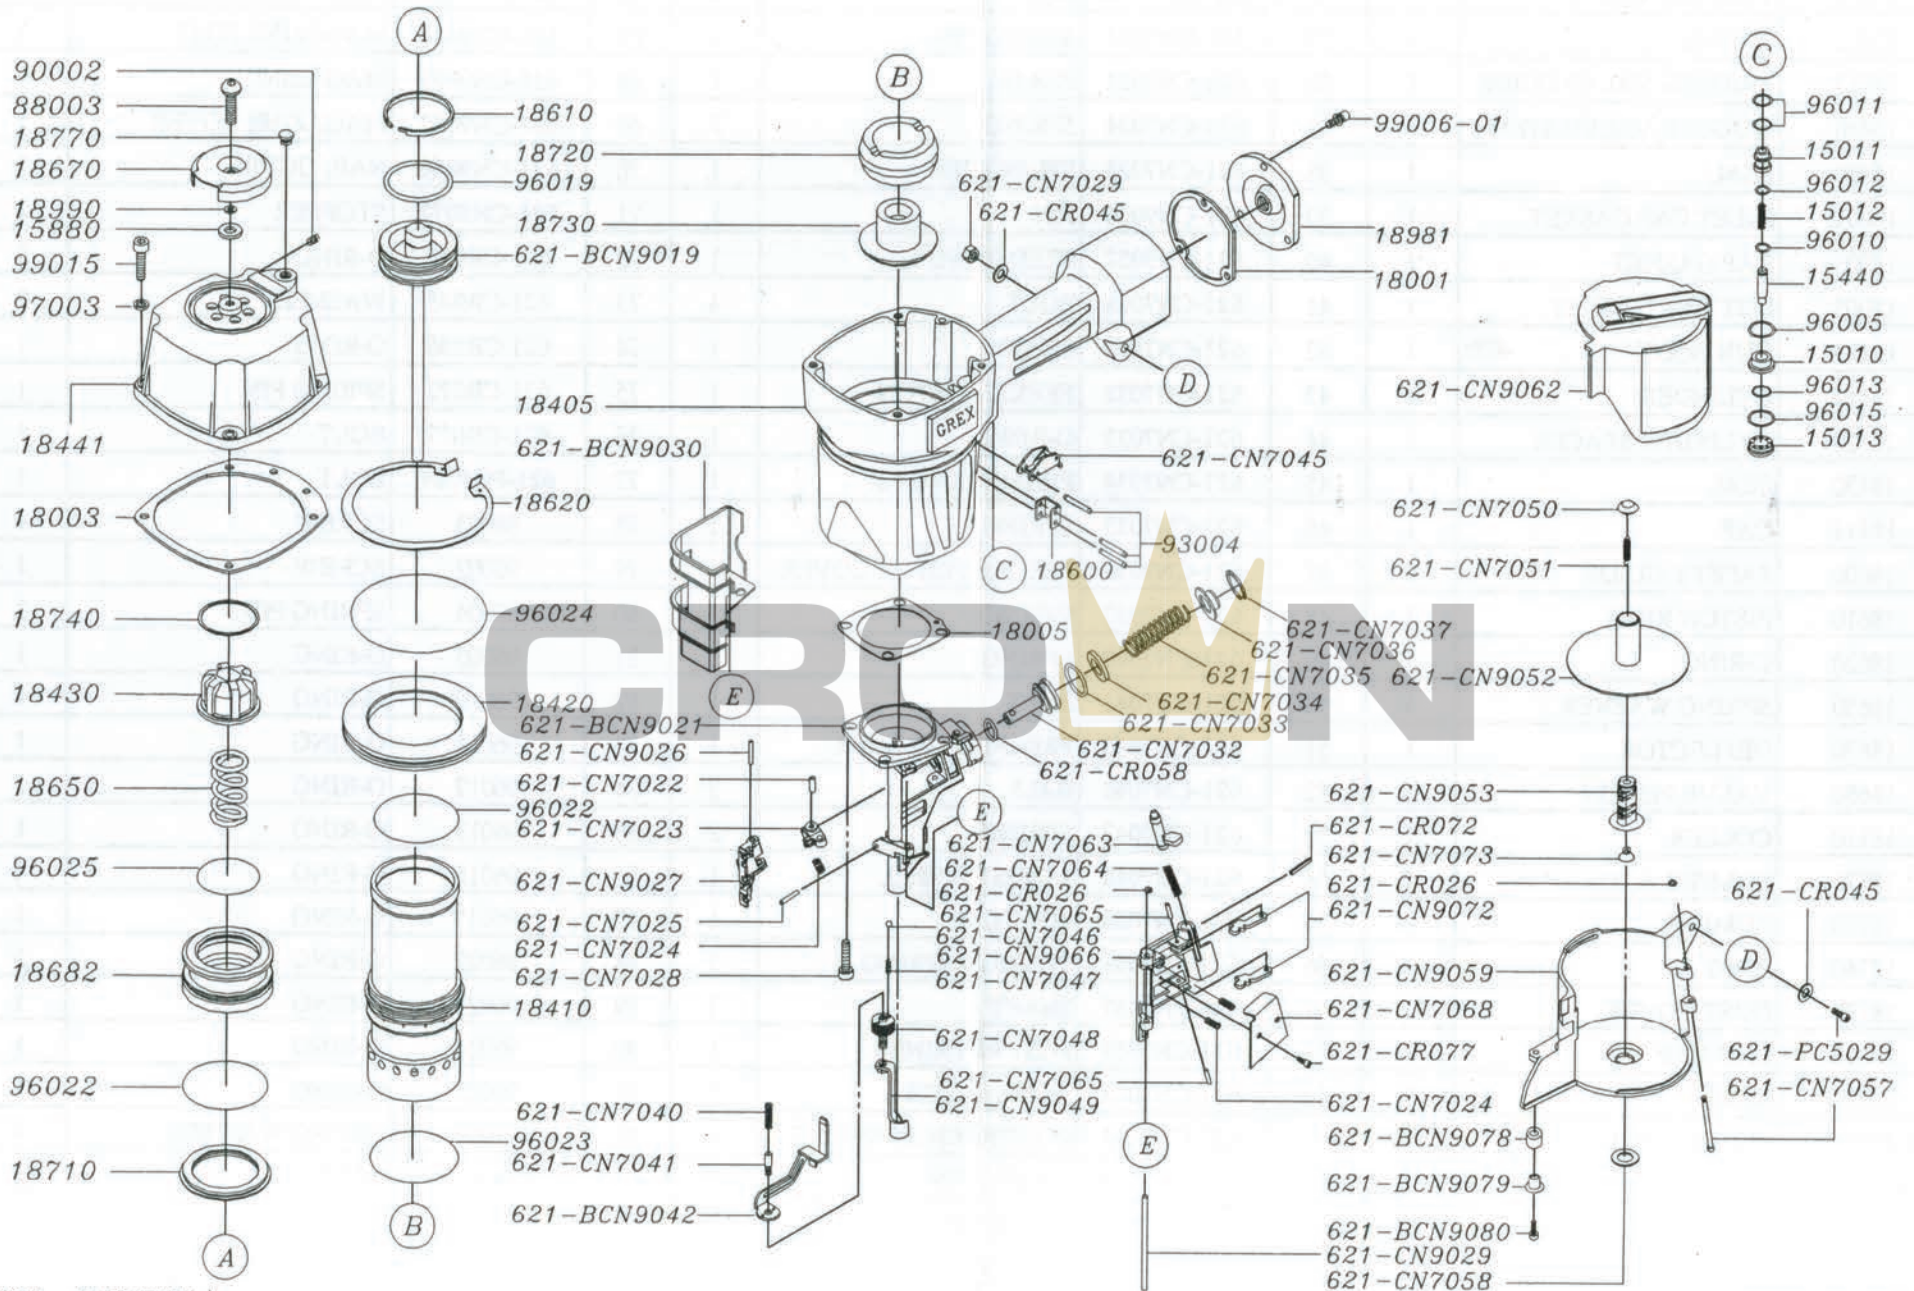

EXPLODED DIAGRAM OF CN90-A

(621-CN90PT1)

2005/03/09

SPARE PART LIST OF CN90

NO	PART NO	DESCRIPTION	Q'TY	NO	PART NO	DESCRIPTION	Q'TY	NO	PART NO	DESCRIPTION	Q'TY
1	15010	TRIGGER VALVE HEAD	1	33	621-BCN9079	WASHER	1	65	621-CN9049	SHFETY B	1
2	15011	TRIGGER VALVE	2	34	621-BCN9080	BOLT	1	66	621-CN9052	NAIL SUPPORT	1
3	15012	SPRING	1	35	621-CN7022	SPRING PIN	1	67	621-CN9053	MAGAZINE POST	1
4	15013	TRIGGER VALVE GUIDE	1	36	621-CN7023	PLATE	1	68	621-CN9059	MAGAZINE	1
5	15440	TRIGGER VALVE STEM	1	37	621-CN7024	SPRING	3	69	621-CN9062	MAGAZINE COVER	1
6	15880	SEAL	1	38	621-CN7025	SPRING PIN	1	70	621-CN9066	NAIL GUIDE	1
7	18001	INLET CAP GASKET	1	39	621-CN9026	PIN	1	71	621-CN9072	STOPPER	2
8	18003	CAP GASKET	1	40	621-CN9027	FEED PAWL	1	72	621-CR026	O-RING	2
9	18005	BOTTOM GASKET	1	41	621-CN7028	BOLT	4	73	621-CR045	WASHER	2
10	18405	GUN BODY	1	42	621-CN7029	SHAFT	1	74	621-CR058	O-RING	1
11	18410	CYLINDER	1	43	621-CN7032	FEEKER PISTON	1	75	621-CR072	SPRING PIN	1
12	18420	CYLINDER SPACER	1	44	621-CN7033	O-RING	1	76	621-CR077	BOLT	1
13	18430	SEAL	1	45	621-CN7034	PISTON BUMPER	1	77	621-PC5029	BOLT	1
14	18441	CAP	1	46	621-CN7035	SPRING	1	78	88003	SCREW	1
15	18600	SAFETY GUIDE	1	47	621-CN7036	FEEDER PISTON COVER	1	79	90002	SCREW	1
16	18610	PISTON RING	1	48	621-CN7037	C-RING	1	80	93004	SPRING PIN	3
17	18620	C-RING	1	49	621-CN7040	SPRING	1	81	96005	O-RING	1
18	18650	SPRING WASHER	1	50	621-CN7041	BOLT	1	82	96010	O-RING	1
19	18670	DEFLECTOR	1	51	621-CN7045	PRIMARY TRIGGER	1	83	96011	O-RING	1
20	18680	VALVE PISTON	1	52	621-CN7046	BALL	2	84	96012	O-RING	1
21	18710	COLLER	1	53	621-CN7047	SPRING	2	85	96013	O-RING	1
22	18720	BUMPER A	1	54	621-CN7048	ADJUST WHEEL	1	86	96015	O-RING	4
23	18730	BUMPER	1	55	621-CN7050	POST CAP	1	87	96019	O-RING	1
24	18740	RING	1	56	621-CN7051	TENSION SPRING	1	88	96022	O-RING	2
25	18770	DUST COVER	1	57	621-CN7057	SHAFT	1	89	96023	O-RING	1
26	18980	END CAP	1	58	621-CN7058	POST RETAINER	1	90	96024	O-RING	1
27	18990	SEAL	1	59	621-CN7063	DOOR LATCH	1	91	96025	O-RING	1
28	621-BCN9019	PISTON UNIT	1	60	621-CN7064	COMPRESSION SPRING	1	92	97003	SPRING WASHER	4
29	621-BCN9021	NOSE	1	61	621-CN7065	SPRING PIN	2	93	99006-01	BOLT	3
30	621-BCN9030	GUARD	1	62	621-CN7068	NAIL GUIDE COVER	1	94	99015	SCREW	4
31	621-BCN9042	SAFETY A	1	63	621-CN7073	RECEIVER SPRING	1	95			
32	621-BCN9078	WASHER	1	64	621-CN9029	SHAFT	1