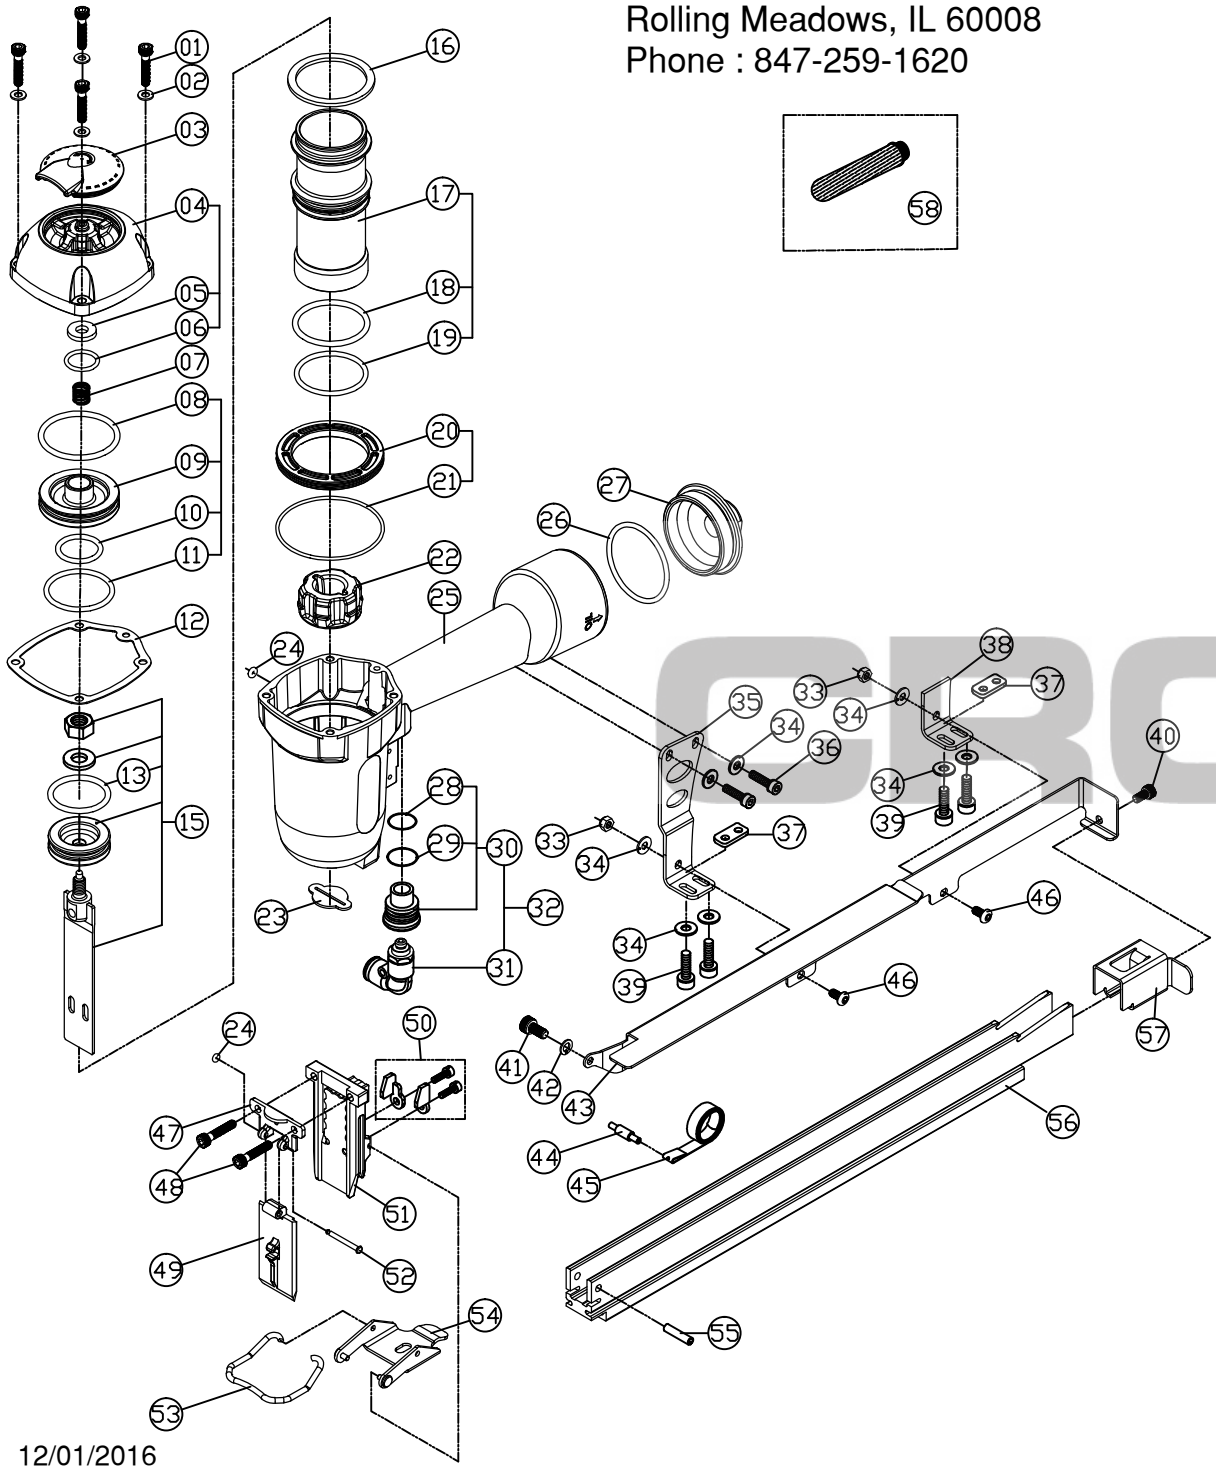

# MODEL X1S3640LM

## SPOTNAILS MODEL X1S3640LM

Ref No.	Part No.	Description	Ref No.	Part No.	Description
01	P-24300	Cap Screw-4	31	P-30111	Elbow Tube Fitting
02	P-32211	Flat Washer-4	32	AS-97290	Remote Valve Assembly
03	P-70058	Exhaust Deflector	33	P-26126	Nut-2
04	P-60221	Cap	34	P-32170	Washer-8
♦ 05	P-15187	Exhaust Seal	35	P-13128	Bracket
♦ 06	P-64378	O-Ring	36	P-24301	Screw-2
07	P-18327	Poppet Spring	37	P-26159	Nut Plate-2
♦ 08	P-64601	Poppet O-Ring	38	P-13139	Bracket
09	P-63055	Poppet	39	P-24308	Screw-4
♦ 10	P-64379	Piston Stop o-Ring	40	P-24430	Screw
♦ 11	P-64602	Cylinder Seal O-Ring	41	P-24317	Screw
♦ 12	P-62094	Gasket	42	P-32229	Washer
♦ 13	P-64617	Piston O-Ring	43	P-12563	Magazine Cover
15	AS-06115	Piston & Driver Assembly	44	P-07340	Negator Spring Pin
16	P-03125	Guide Spacer	45	P-18556	Negator Spring
17	P-05131	Cylinder	46	P-24434	Screw-2
♦ 18	P-64603	Cylinder O-Ring	47	P-10285	Stationary Front Plate
♦ 19	P-64604	O-Ring	48	P-24358	Screw-2
20	P-03126	Cylinder Guide	49	P-10289	Removable Front Plate
♦ 21	P-64605	O-Ring	50	AS-99088	Wear Plate Filler
22	P-15278	Bumper	51	P-08521	Wear Plate
23	P-15203	Return Seal	52	P-07357	Pin
♦ 24	P-64240	O-Ring-2	53	P-18333	Latch Spring
25	P-01308	Body	54	P-04062	Quick Clear Latch
26	P-64312	O-Ring	55	P-07339	Pin
27	P-60156	End Cap	56	P-12564	Magazine
♦ 28	P-64332	O-Ring	57	P-09213	Pusher
♦ 29	P-64328	O-Ring	58	P-97454	Filter (Optional)
30	AS-97407	Remote Valve W/O-Ring	59		

♦ Parts Included In AS- 97411 O-Ring And Seal Kit