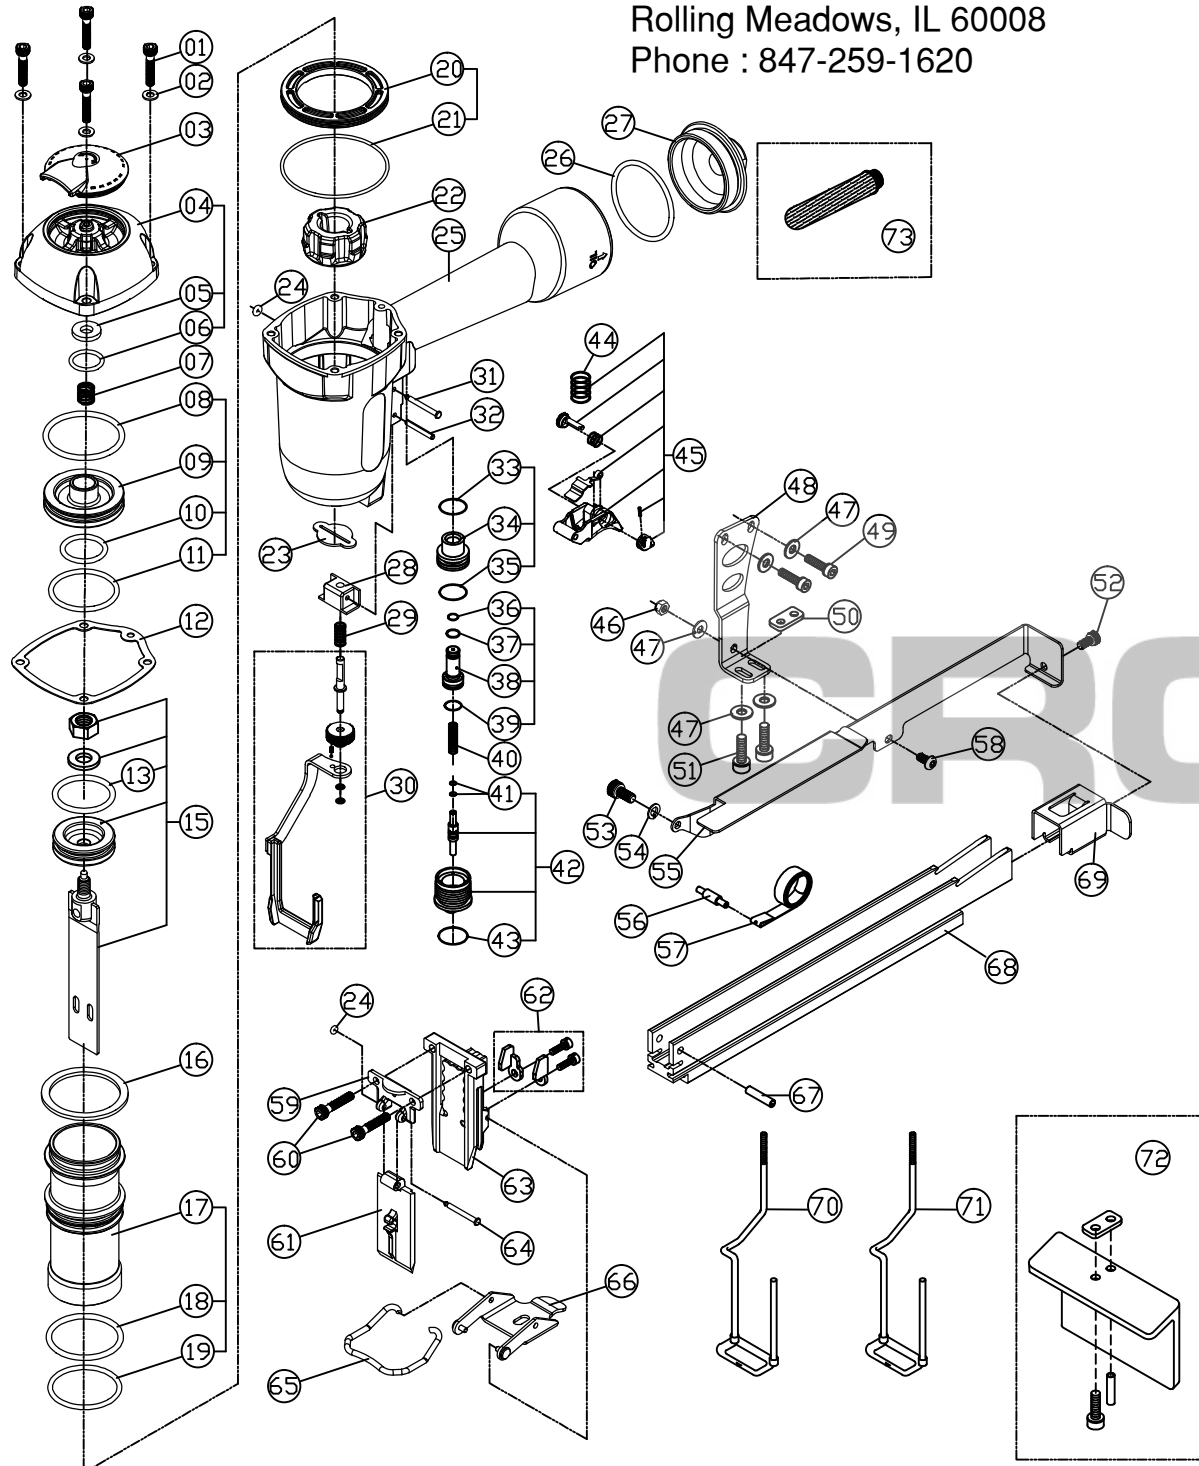

MODEL X1S2640

SPOTNAILS®
DIVISION OF PEACE INDUSTRIES, LTD.
1100 Hicks Rd
Rolling Meadows, IL 60008
Phone : 847-259-1620

4/14/2016

SPOTNAILS MODEL X1S2640

Ref No.	Part No.	Description	Ref No.	Part No.	Description
01	P-24300	Cap Screw-4	38	P-22145	Pilot Valve
02	P-32211	Flat Washer-4	♦	39	P-64336 O-Ring
03	P-70058	Exhaust Deflector	40	P-18227	Spring
04	P-60221	Cap	♦	41	P-64383 Plunger O-Rings-2
♦	05	P-15187 Exhaust Seal	42	AS-22037	Plunger Assembly
♦	06	P-64378 O-Ring	♦	43	P-64328 O-Ring
07	P-18327	Poppet Spring	44	P-18267	Spring
♦	08	P-64601 Poppet O-Ring	45	AS-21031	Trigger Assembly (Blue)
09	P-63055	Poppet	46	P-26126	Nut
♦	10	P-64379 Piston Stop o-Ring	47	P-32170	Washer-5
♦	11	P-64602 Cylinder Seal O-Ring	48	P-13128	Bracket
♦	12	P-62094 Gasket	49	P-24301	Screw-2
♦	13	P-64617 Piston O-Ring	50	P-26159	Nut Plate
15	AS-06114	Piston & Driver Assembly	51	P-24308	Screw-2
16	P-03125	Guide Spacer	52	P-24430	Screw
17	P-05131	Cylinder	53	P-24317	Screw
♦	18	P-64603 Cylinder O-Ring	54	P-32229	Washer
♦	19	P-64604 O-Ring	55	P-12417	Magazine Cover
20	P-03126	Cylinder Guide	56	P-07335	Negator Spring Pin
♦	21	P-64605 O-Ring	57	P-18334	Negator Spring
22	P-15278	Bumper	58	P-24434	Screw
23	P-15202	Return Seal	59	P-10285	Stationary Front Plate
♦	24	P-64240 O-Ring-2	60	P-24358	Screw-2
25	P-01308	Body	61	P-10288	Removable Front Plate
26	P-64312	O-Ring	62	AS-99088	Wear Plate Filler
27	P-60156	End Cap	63	P-08519	Wear Plate
28	P-53165	Safety Guide	64	P-07357	Pin
29	P-18328	Spring	65	P-18333	Latch Spring
30	AS-53087	Safety Assembly	66	P-04062	Quick Clear Latch
31	P-07327	Trigger Pin	67	P-07334	Pin
32	P-07262	Pin	68	P-12415	Magazine
♦	33	P-64332 Valve Housing O-Ring	69	P-09212	Pusher
34	P-22144	Trigger Valve Cap	70	AS-53085	Lathing Safety (Optional)
♦	35	P-64333 O-Ring	71	AS-53086	Roofing Safety (Optional)
♦	36	P-64334 O-Ring	72	AS-97296	Shingle Guide Assy. (Optional)
♦	37	P-64335 O-Ring	73	P-97454	Filter (Optional)

♦ Parts Included In AS- 97403 O-Ring And Seal Kit