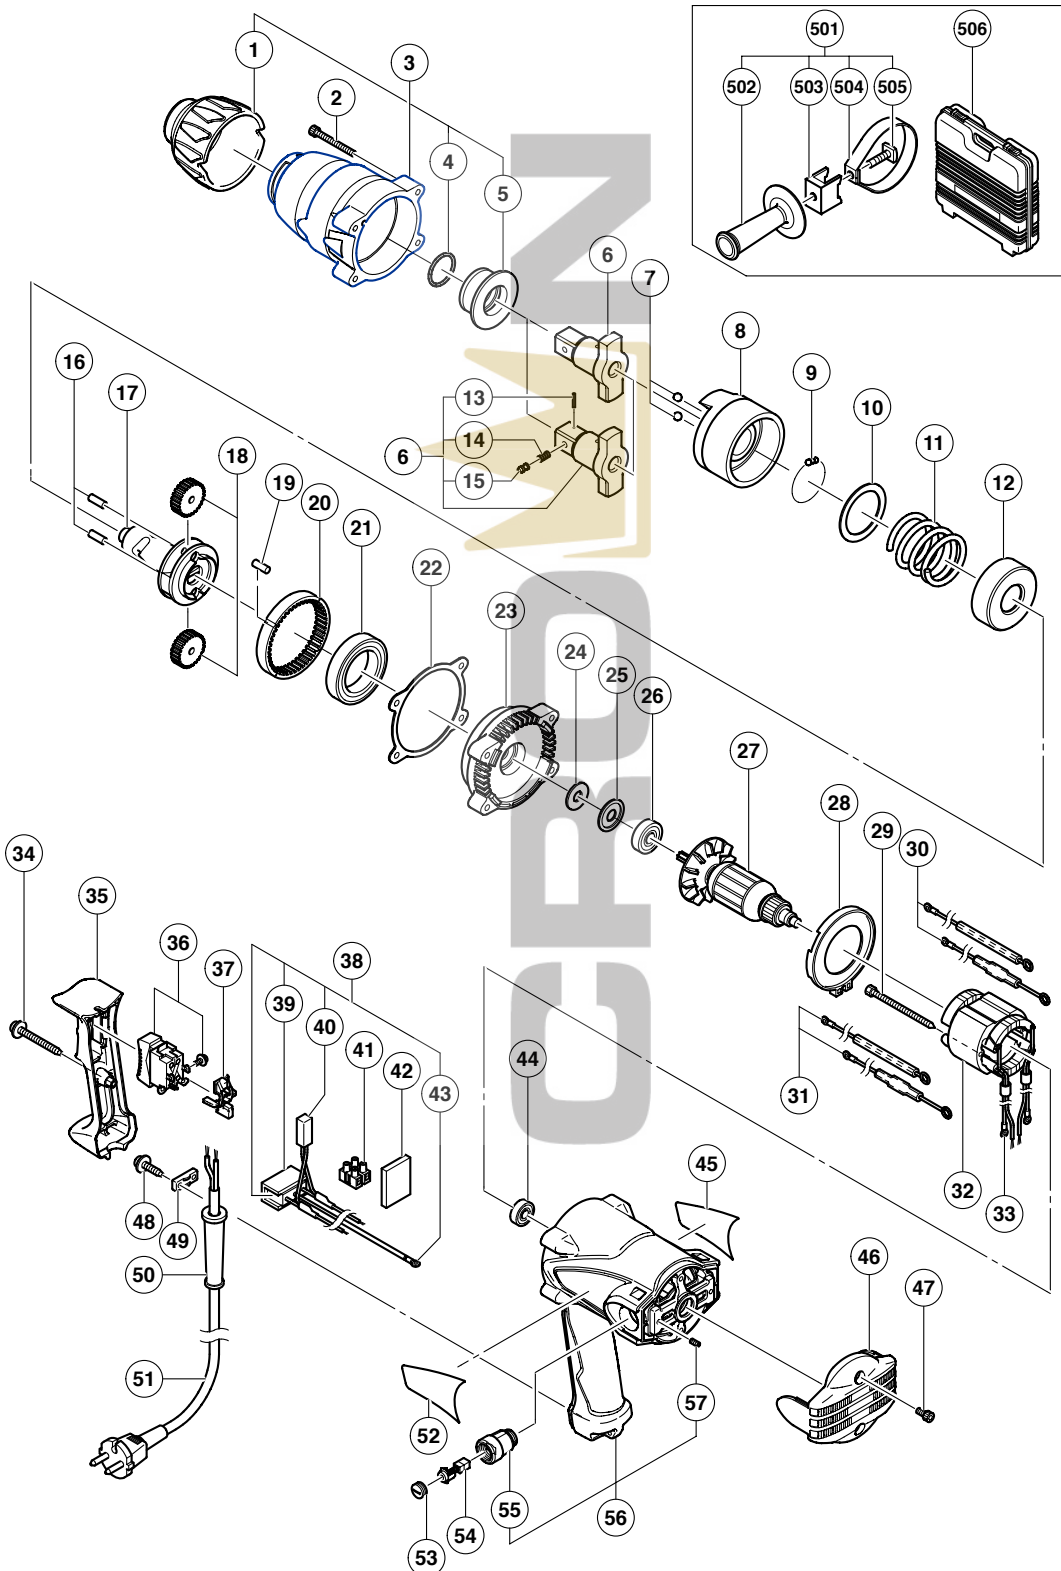

ELECTRIC TOOL PARTS LIST

IMPACT WRENCH Model WR 22SA

2005 · 3 · 30

(E1)

PARTS

WR 22SA

ITEM NO.	CODE NO.	DESCRIPTION	NO. USED	REMARKS
1	324-008	BUMPER	1	
2	323-994	SEAL LOCK HEX. SOCKET HD. BOLT M5X45	4	
3	324-006	HAMMER CASE ASS'Y	1	INCLUD. 1, 4, 5
4	971-028	O-RING (P-28)	1	
5	324-007	METAL	1	
* 6	324-013	ANVIL (A)	1	
* 6	324-021	ANVIL (B) ASS'Y	1	INCLUD. 13-15 FOR USA, CAN, AUS
7	959-151	STEEL BALL D7.14 (10 PCS.)	2	
8	324-005	HAMMER	1	
9	959-155	STEEL BALL D3.97 (10 PCS.)	38	
10	324-004	HAMMER WASHER	1	
11	324-002	SPRING	1	
12	324-001	SPRING SEAT	1	
* 13	949-507	ROLL PIN D2X14 (10 PCS.)	1	FOR USA, CAN, AUS
* 14	992-571	SPRING	1	FOR USA, CAN, AUS
* 15	992-572	PLUNGER	1	FOR USA, CAN, AUS
16	971-016	GEAR SHAFT	2	
17	324-003	SPINDLE	1	
18	318-448	IDLE GEAR SET (2 PCS.)	2	
19	991-449	NEEDLE ROLLER	1	
20	985-303	RING GEAR	1	
21	690-8ZN	BALL BEARING 6908ZZ-N	1	
22	323-995	PACKING (B)	1	
23	323-999	INNER COVER	1	
24	323-996	FELT PACKING	1	
25	971-012	PACKING WASHER	1	
26	620-0DD	BALL BEARING 6200DDCMPS2L	1	
* 27	360-700U	ARMATURE ASS'Y 110V-120V	1	INCLUD. 26, 44
* 27	360-700E	ARMATURE 220V-230V	1	
* 27	360-700F	ARMATURE 240V	1	
28	323-998	FAN GUIDE	1	
29	961-400	HEX. HD. TAPPING SCREW D5X70	2	
* 30	324-017	INTERNAL WIRE (WHITE)	1	
* 30	324-009	INTERNAL WIRE (WHITE)	1	FOR USA, CAN, VEN, INA, SYR, KUW, HKG, SIN
* 31	324-018	INTERNAL WIRE (BLACK)	1	
* 31	324-010	INTERNAL WIRE (BLACK)	1	FOR USA, CAN, VEN, INA, SYR, KUW, HKG, SIN
* 32	340-620C	STATOR 110V-120V	1	
* 32	340-620E	STATOR 220V-230V	1	
* 32	340-620F	STATOR 240V	1	
33	960-356	TERMINAL (A) M3.5 (10 PCS.)	2	
34	303-694	TAPPING SCREW (W/FLANGE) D4X35 (BLACK)	1	
35	324-020	HANDLE COVER	1	
* 36	985-103	SWITCH (2P SCREW TYPE)	1	
* 36	320-528	SWITCH (2P SCREW TYPE)	1	FOR AUT ,GBR, FRA, FRG, ITA, HOL, BEL, ESP, FIN
37	323-768	SWITCH ADAPTER	1	
* 38	324-319	NOISE SUPPRESSOR ASS'Y (W/RESISTOR)	1	INCLUD. 39, 40, 43 EXCEPT FOR USA, CAN, VEN, INA, SYR, KUW, HKG, SIN
* 39	930-153	SUPPORT (B)	1	EXCEPT FOR USA, CAN, VEN, INA, SYR, KUW, HKG, SIN
* 40	316-186	SUPPORT (B)	1	EXCEPT FOR USA, CAN, VEN, INA, SYR, KUW, HKG, SIN