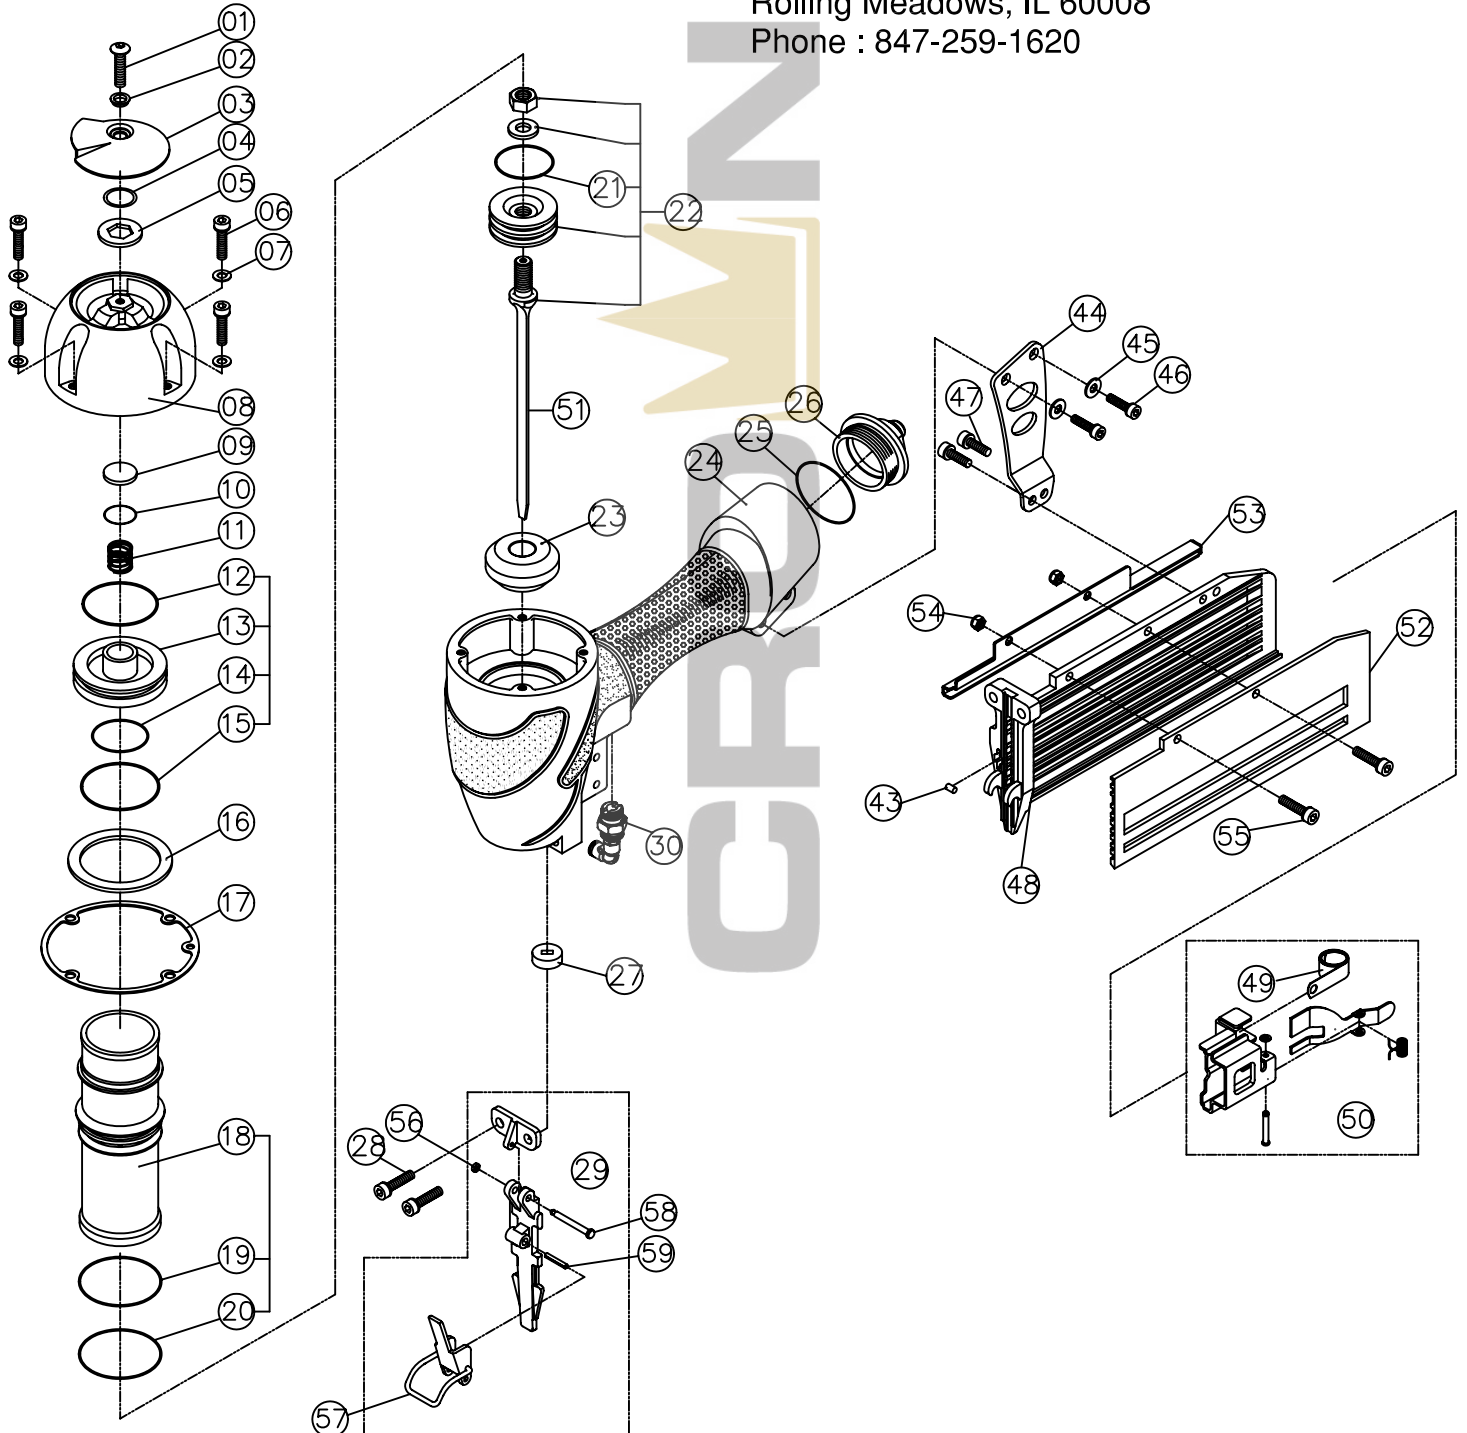

# MODEL WB1650LM

## SPOTNAILS MODEL WB1650LM

Ref. No.	Part No.	Description	Ref. No.	Part No.	Description
1	P-24370	Screw	25	P-64389	O-Ring
2	P-96118	Bushing	26	P-60175	End Cap
3	P-70042	Exhaust Deflector	27	P-15196	Return Seal
4	P-64377	O-Ring	28	P-24358	Screw
5	P-32217	Washer	29	AS-10044	Front Plate Assembly
6	P-24300	Cap Screw	30	AS-97269	Remote Valve
7	P-32211	Flat Washer	43	P-07329	Retainer Pin
8	P-60174	Cap	44	P-13068	Bracket
◆ 9	P-15193	Exhaust Seal	45	P-32144	Washer
◆ 10	P-64384	O-Ring	46	P-24306	Screw
11	P-18331	Poppet Spring	47	P-24313	Screw
◆ 12	P-64385	Poppet O-Ring	48	AS-12194	Magazine Assembly
13	P-63038	Poppet	49	P-18478	Negator Spring
◆ 14	P-64233	Piston Stop O-Ring	50	AS-09039	Pusher Assembly
◆ 15	P-64386	Cylinder Seal O-Ring	51	P-06227	Driver
16	P-03070	Guide Spacer	52	P-12523	Magazine Cover
◆ 17	P-62071	Gasket	53	P-12522	Feeder Cover
18	P-05097	Cylinder	54	P-26126	Nut
◆ 19	P-64387	Cylinder Seal O-Ring	55	P-24312	Screw
◆ 20	P-64242	O-Ring	◆ 56	P-64434	O-Ring
◆ 21	P-64388	Piston O-Ring	57	AS-04035	Latch Assembly
22	AS-06036	Piston & Driver Assembly	58	P-07356	Step Pin
23	P-15195	Bumper	59	P-07352	Roll Pin
24	P-01261	Body			

◆ Parts Included in AS-97281 O-Ring and Seal Kit