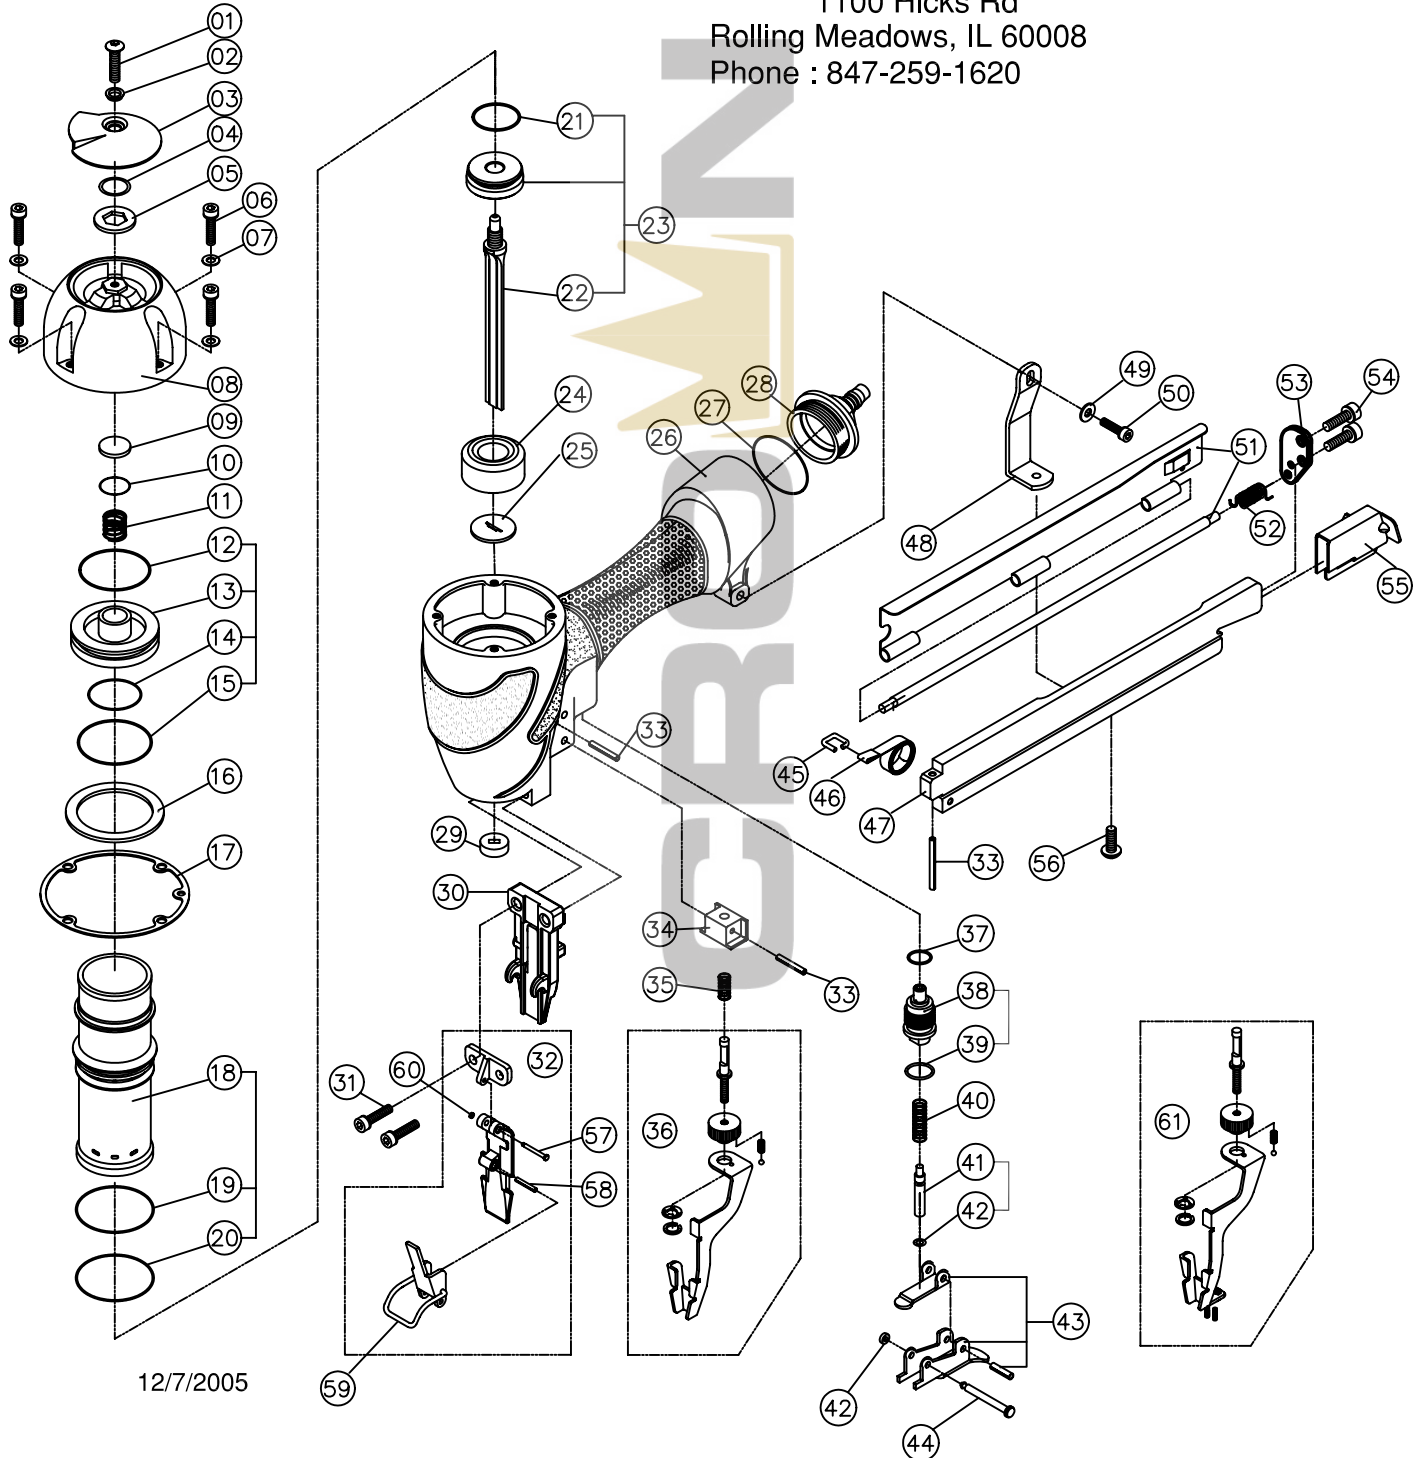

MODEL TS6825

SPOTNAILS[®]

DIVISION OF PEACE INDUSTRIES, LTD.

1100 Hicks Rd
Rolling Meadows, IL 60008
Phone : 847-259-1620

12/7/2005

SPOTNAILS MODEL TS6825

Ref No.	Part No.	Description
01	P-24370	Screw
02	P-96118	Bushing
03	P-70046	Exhaust Deflector
04	P-64377	O-Ring
05	P-32217	Washer
06	P-24358	Cap Screw
07	P-32211	Flat Washer
08	P-60180	Cap
◆	09	P-15193 Exhaust Seal
◆	10	P-64384 O-Ring
◆	11	P-18331 Poppet Spring
◆	12	P-64232 Poppet O-Ring
◆	13	P-63042 Poppet
◆	14	P-64422 Piston Stop O-Ring
◆	15	P-64234 Cylinder Seal O-Ring
◆	16	P-03081 Guide Spacer
◆	17	P-62079 Gasket
◆	18	P-05106 Cylinder
◆	19	P-64235 Cylinder O-Ring
◆	20	P-64423 O-Ring
◆	21	P-64424 Piston O-Ring
◆	22	P-06235 Driver Blade
◆	23	AS-06053 Piston & Driver Assembly
◆	24	P-15121 Bumper
◆	25	P-15161 Return Seal
◆	26	P-01271 Body
◆	27	P-64425 O-Ring
◆	28	P-60175 End Cap
◆	29	P-15214 Return Seal
◆	30	P-08480 Wear Plate
◆	31	P-24300 Screw

Ref No.	Part No.	Description
32	AS-10050	Front Plate Assembly
33	P-07262	Pin
34	P-53165	Safety Guide
35	P-18328	Spring
36	AS-53056	Safety Assembly
◆	37	P-64239 O-Ring
◆	38	P-22114 Bleeder Valve
◆	39	P-64241 O-Ring
◆	40	P-18227 Spring
◆	41	P-22179 Plunger
◆	42	P-64240 O-Ring
◆	43	AS-21014 Trigger Assembly
◆	44	P-07327 Trigger Pin
◆	45	P-18233 Spring Clip
◆	46	P-18232 Negator Spring
◆	47	P-12378 Magazine
◆	48	P-13078 Bracket
◆	49	P-32170 Washer
◆	50	P-24307 Screw
◆	51	AS-99085 Magazine Cover Assembly
◆	52	P-18454 Spring
◆	53	P-05107 Fixed Spacer
◆	54	P-24353 Screw
◆	55	P-09170 Pusher
◆	56	P-24370 Screw
◆	57	P-07356 Step Pin
◆	58	P-07239 Spiral Pin
◆	59	AS-04037 Latch Assembly
◆	60	P-64434 O-Ring
◆	61	AS-99087 Vinyl Siding Attachment Kit (Optional)

◆ Parts Included In AS-97298 O-Ring And Seal Kit