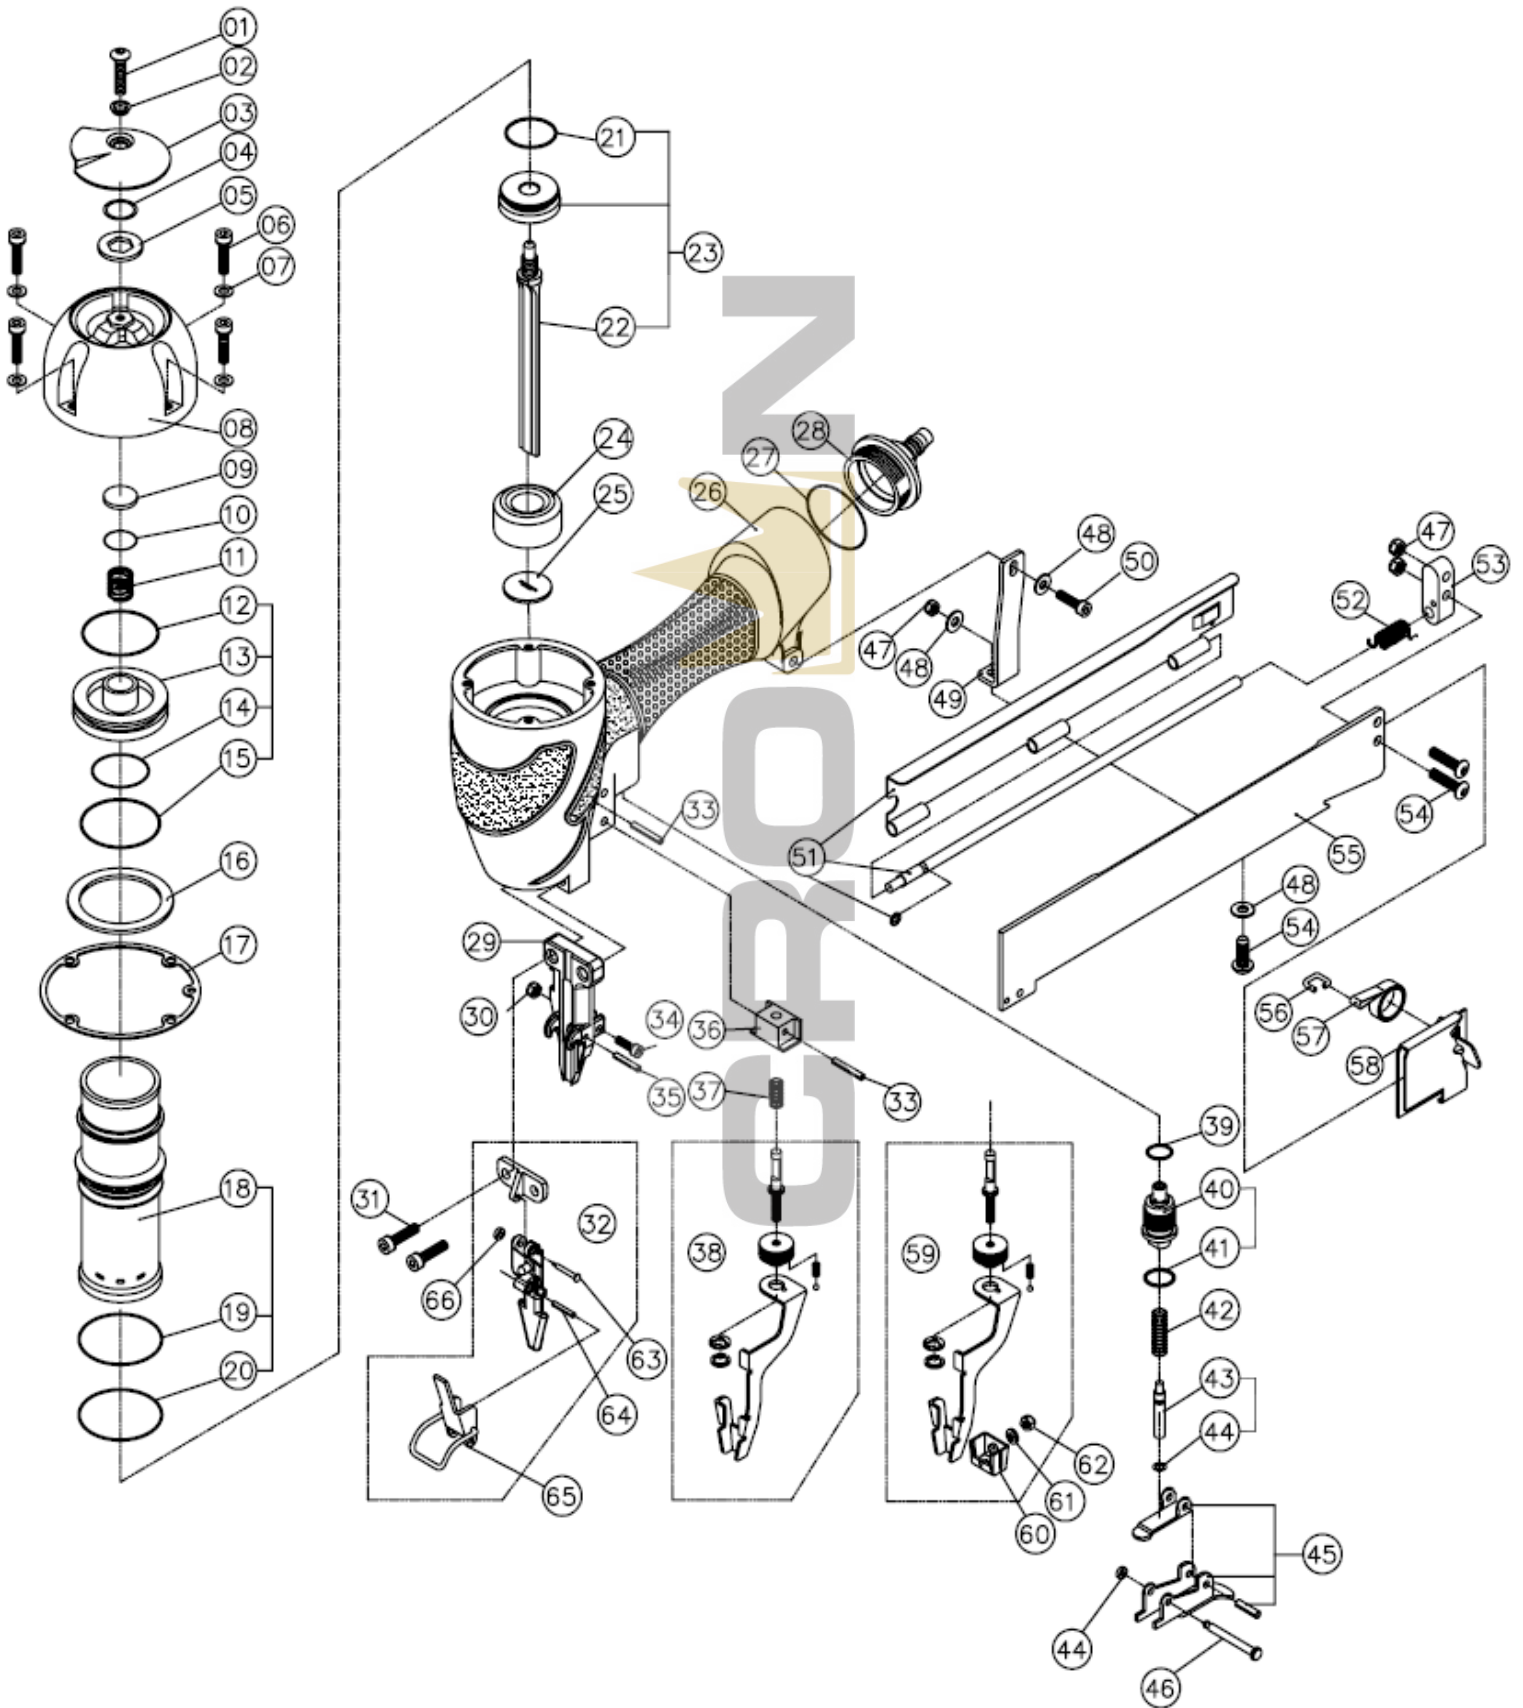

MODEL TS3832

SPOTNAILS®

SPOTNAILS MODEL TS3832

Ref No.	Part No.	Description
01	P-24370	Screw
02	P-96118	Bushing
03	P-70046	Exhaust Deflector
04	P-64377	O-Ring
05	P-32217	Washer
06	P-24358	Cap Screw
07	P-32211	Flat Washer
08	P-60180	Cap
09	P-15193	Exhaust Seal
10	P-64384	O-Ring
11	P-18331	Poppet Spring
12	P-64232	Poppet O-Ring
13	P-63042	Poppet
14	P-64422	Piston Stop O-Ring
15	P-64234	Cylinder Seal O-Ring
16	P-03081	Guide Spacer
17	P-62079	Gasket
18	P-05106	Cylinder
19	P-64235	Cylinder O-Ring
20	P-64423	O-Ring
21	P-64424	Piston O-Ring
22	P-06236	Driver Blade
23	AS-06054	Piston & Driver Assembly
24	P-15121	Bumper
25	P-15124	Return Seal
26	P-01271	Body
27	P-64425	O-Ring
28	P-60175	End Cap
29	P-08481	Wear Plate
30	P-26125	Nut
31	P-24300	Screw
32	AS-10051	Front Plate Assembly
33	P-07262	Pin

Ref No.	Part No.	Description
34	P-24452	Screw
35	P-07290	Pin
36	P-53165	Safety Guide
37	P-18328	Spring
38	AS-53057	Safety Assembly
39	P-64239	O-Ring
40	P-22114	Bleeder Valve
41	P-64241	O-Ring
42	P-18227	Spring
43	P-22179	Plunger
44	P-64240	O-Ring
45	AS-21014	Trigger Assembly
46	P-07327	Trigger Pin
47	P-26142	Nut
48	P-32170	Washer
49	P-13046	Bracket
50	P-24307	Screw
51	AS-99086	Magazine Cover Assembly
52	P-18332	Spring
53	P-05098	Fixed Spacer
54	P-24310	Screw
55	P-12352	Track
56	P-18233	Spring Clip
57	P-18232	Negator Spring
58	P-09158	Pusher
59	AS-53061	No Mar Tip Assembly
60	P-96129	No Mar Tip
61	P-32227	Washer
62	P-26165	Nut
63	P-07356	Step Pin
64	P-07353	Pin
65	AS-04036	Latch Assembly
66	P-64434	O-Ring

◆ Parts Included In AS-97309 O-Ring And Seal Kit