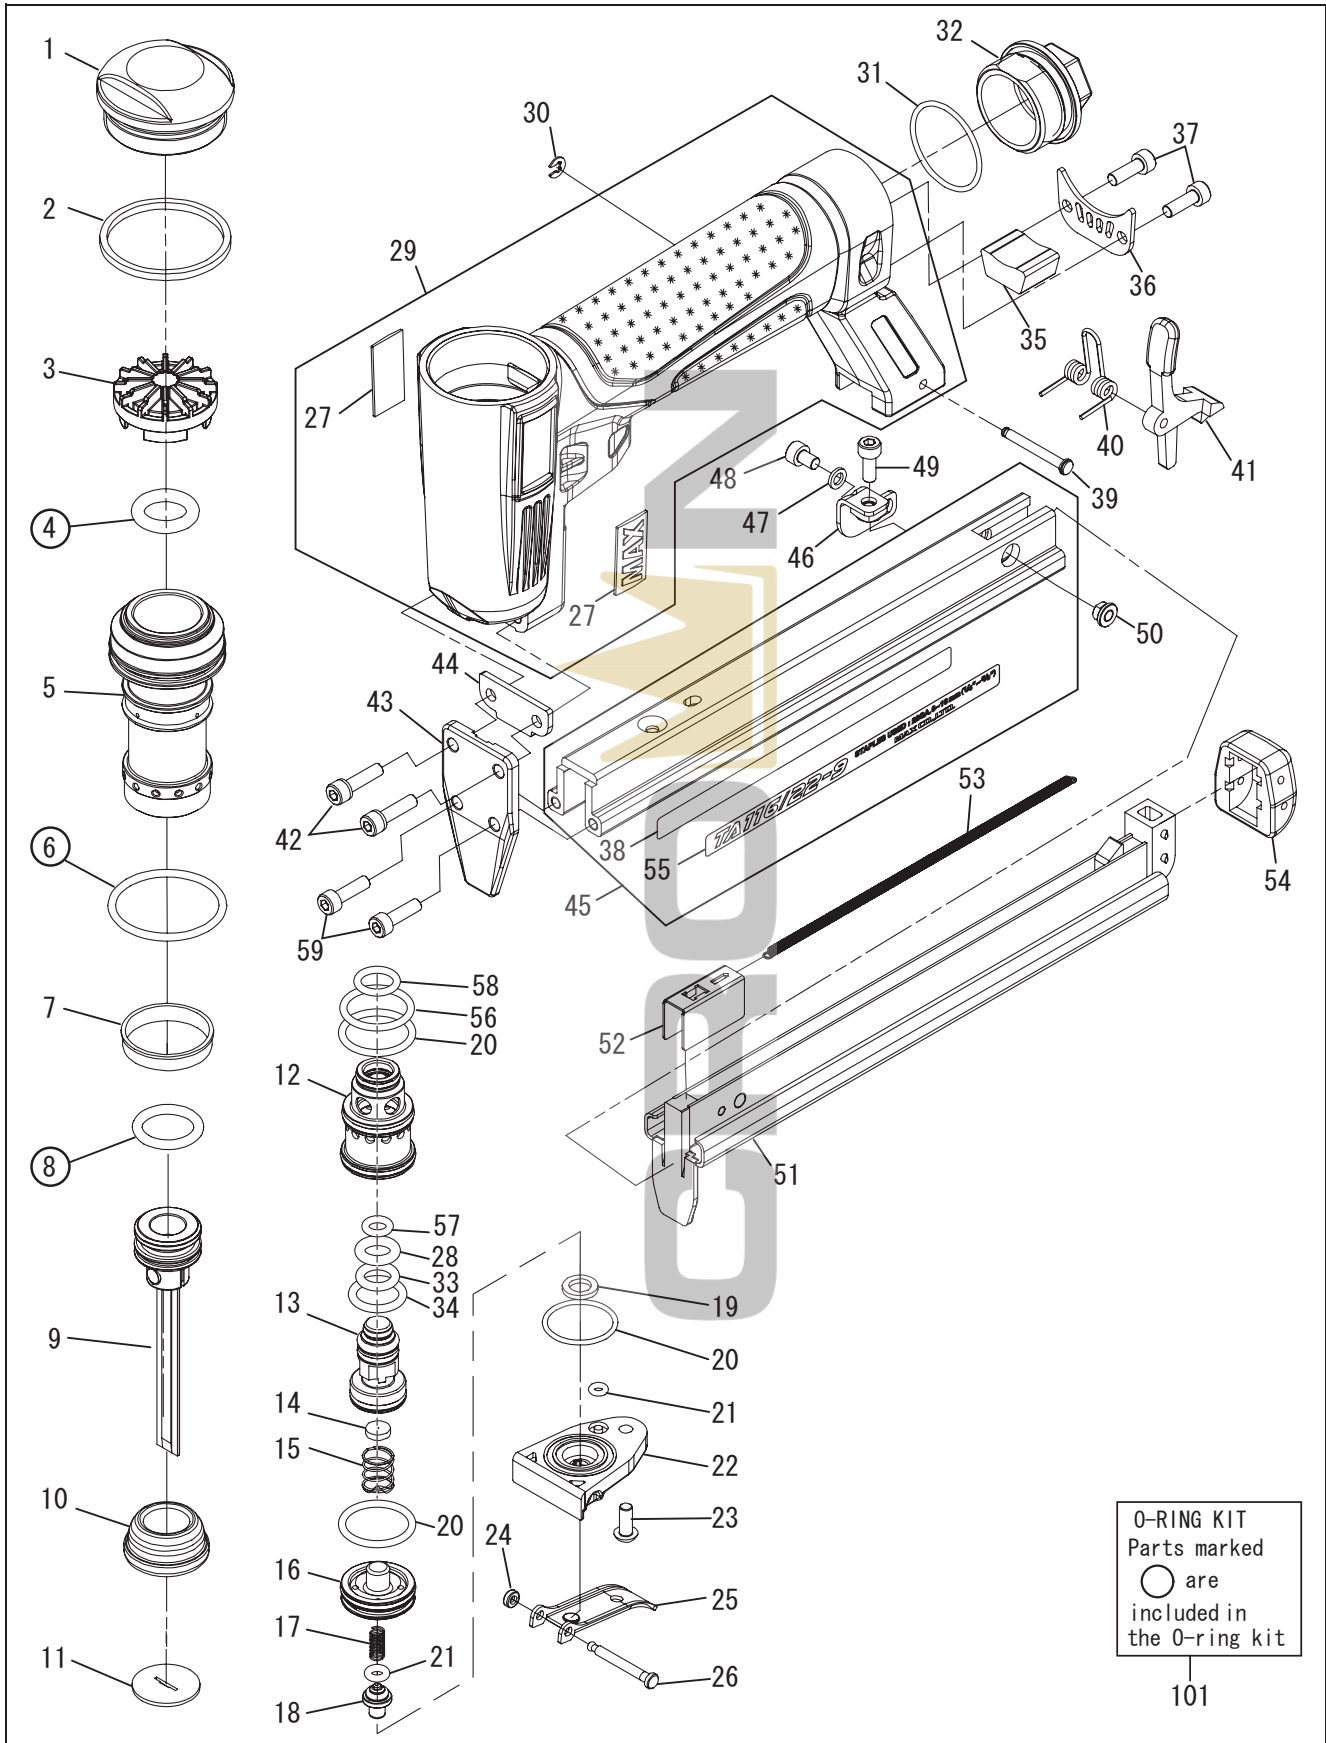

TA116/22-9

PNEUMATIC STAPLER

MAX PARTS PRICE LIST

JUNE 2010

Model	Part NO	Part Code	Description	List Price	Ratio
TA116/22-9	1	TA18896	CYLINDER CAP	\$18.65	1
TA116/22-9	2	TA18897	CYLINDER CAP SEAL	\$0.56	10
TA116/22-9	3	TA18908	CYLINDER WASHER	\$4.52	5
TA116/22-9	4	TA18909	O-RING 8909	\$0.56	10
TA116/22-9	5	TA18898	CYLINDER	\$20.72	1
TA116/22-9	6	TA18899	O-RING 8899	\$0.56	10
TA116/22-9	7	TA18900	CHECK VALVE	\$0.56	5
TA116/22-9	8	TA18901	O-RING 8901	\$0.28	10
TA116/22-9	9	TA70314	MAIN PISTON UNIT	\$24.00	10
TA116/22-9	10	TA18906	BUMPER	\$4.66	10
TA116/22-9	11	TA18907	NOZZLE	\$0.56	5
TA116/22-9	12	TA18911	TRIGGER VALVE HOUSING	\$12.25	1
TA116/22-9	13	TA18914	MAIN VALVE	\$3.68	1
TA116/22-9	14	TA18916	PILOT VALVE BUMPER	\$0.28	1
TA116/22-9	15	TA18917	COMPRESSION SPRING 8917	\$0.14	5
TA116/22-9	16	TA18918	TRIGGER VALVE CAP	\$9.42	1
TA116/22-9	17	TA18919	COMPRESSION SPRING 8919	\$0.14	5
TA116/22-9	18	TA18921	TRIGGER VALVE STEM	\$1.23	5
TA116/22-9	19	TA18922	TRIGGER VALVE STEM SEAL	\$0.28	5
TA116/22-9	20	TA18912	O-RING 8912	\$0.42	5
TA116/22-9	21	TA18920	O-RING 8920	\$0.14	5
TA116/22-9	22	TA18923	TRIGGER HOUSING	\$2.07	1
TA116/22-9	23	TA18924	HALF ROUND HD HEX SCREW	\$0.28	1
TA116/22-9	24	TA18927	RUBBER WASHER	\$0.42	5
TA116/22-9	25	TA18926	TRIGGER	\$1.51	5
TA116/22-9	26	TA18925	STEP PIN 8925	\$1.65	5
TA116/22-9	27	TA18930	NAME PLATE	\$2.21	1
TA116/22-9	28	TA18966	O-RING 8966	\$0.14	5
TA116/22-9	29	TA70315	FRAME UNIT	\$50.34	1
TA116/22-9	30	TA18953	E-RING	\$0.14	5
TA116/22-9	31	TA18931	O-RING 8931	\$0.56	5
TA116/22-9	32	TA18932	END CAP	\$11.73	1
TA116/22-9	33	TA18967	O-RING 8967	\$0.14	5
TA116/22-9	34	TA18915	O-RING 8915	\$0.14	5
TA116/22-9	35	TA18936	EXHAUST FILTER	\$0.70	5
TA116/22-9	36	TA18934	EXHAUST COVER	\$0.84	1
TA116/22-9	37	TA18935	HEX SOC HD CAP SCREW	\$0.28	5
TA116/22-9	38	TA18976	WARNING LABEL	\$0.56	1
TA116/22-9	39	TA18952	STEP PIN 8952	\$1.12	1
TA116/22-9	40	TA18950	TORSION SPRING	\$0.42	5
TA116/22-9	41	TA18951	CLICK LEVER	\$7.77	1
TA116/22-9	42	TA18937	HEX SOC HD SCREW	\$0.56	10
TA116/22-9	43	TA18939	DRIVER GUIDE	\$16.63	1
TA116/22-9	44	TA18940	WEAR PLATE	\$1.12	5
TA116/22-9	45	TA81254	MAGAZINE ASSY (AFTER)	\$17.71	1
TA116/22-9	46	TA18943	TAIL HANGER	\$2.21	1
TA116/22-9	47	TA18945	WASHER	\$0.42	5
TA116/22-9	48	TA18944	HEX SOC HD CAP SCREW	\$0.28	1
TA116/22-9	49	TA18946	HEX SOC HD CAP SCREW	\$0.28	1
TA116/22-9	50	TA18942	SPECIAL NUT	\$0.70	5
TA116/22-9	51	TA18948	SLIDER UNIT	\$47.88	1
TA116/22-9	52	TA18947	PUSHER	\$2.45	5
TA116/22-9	53	TA18954	EXTENSION SPRING	\$0.56	5
TA116/22-9	54	TA18949	TAIL COVER	\$1.65	1
TA116/22-9	55	TA18955	NAME LABEL	\$0.56	1
TA116/22-9	56	TA18910	O-RING 8910	\$0.14	5