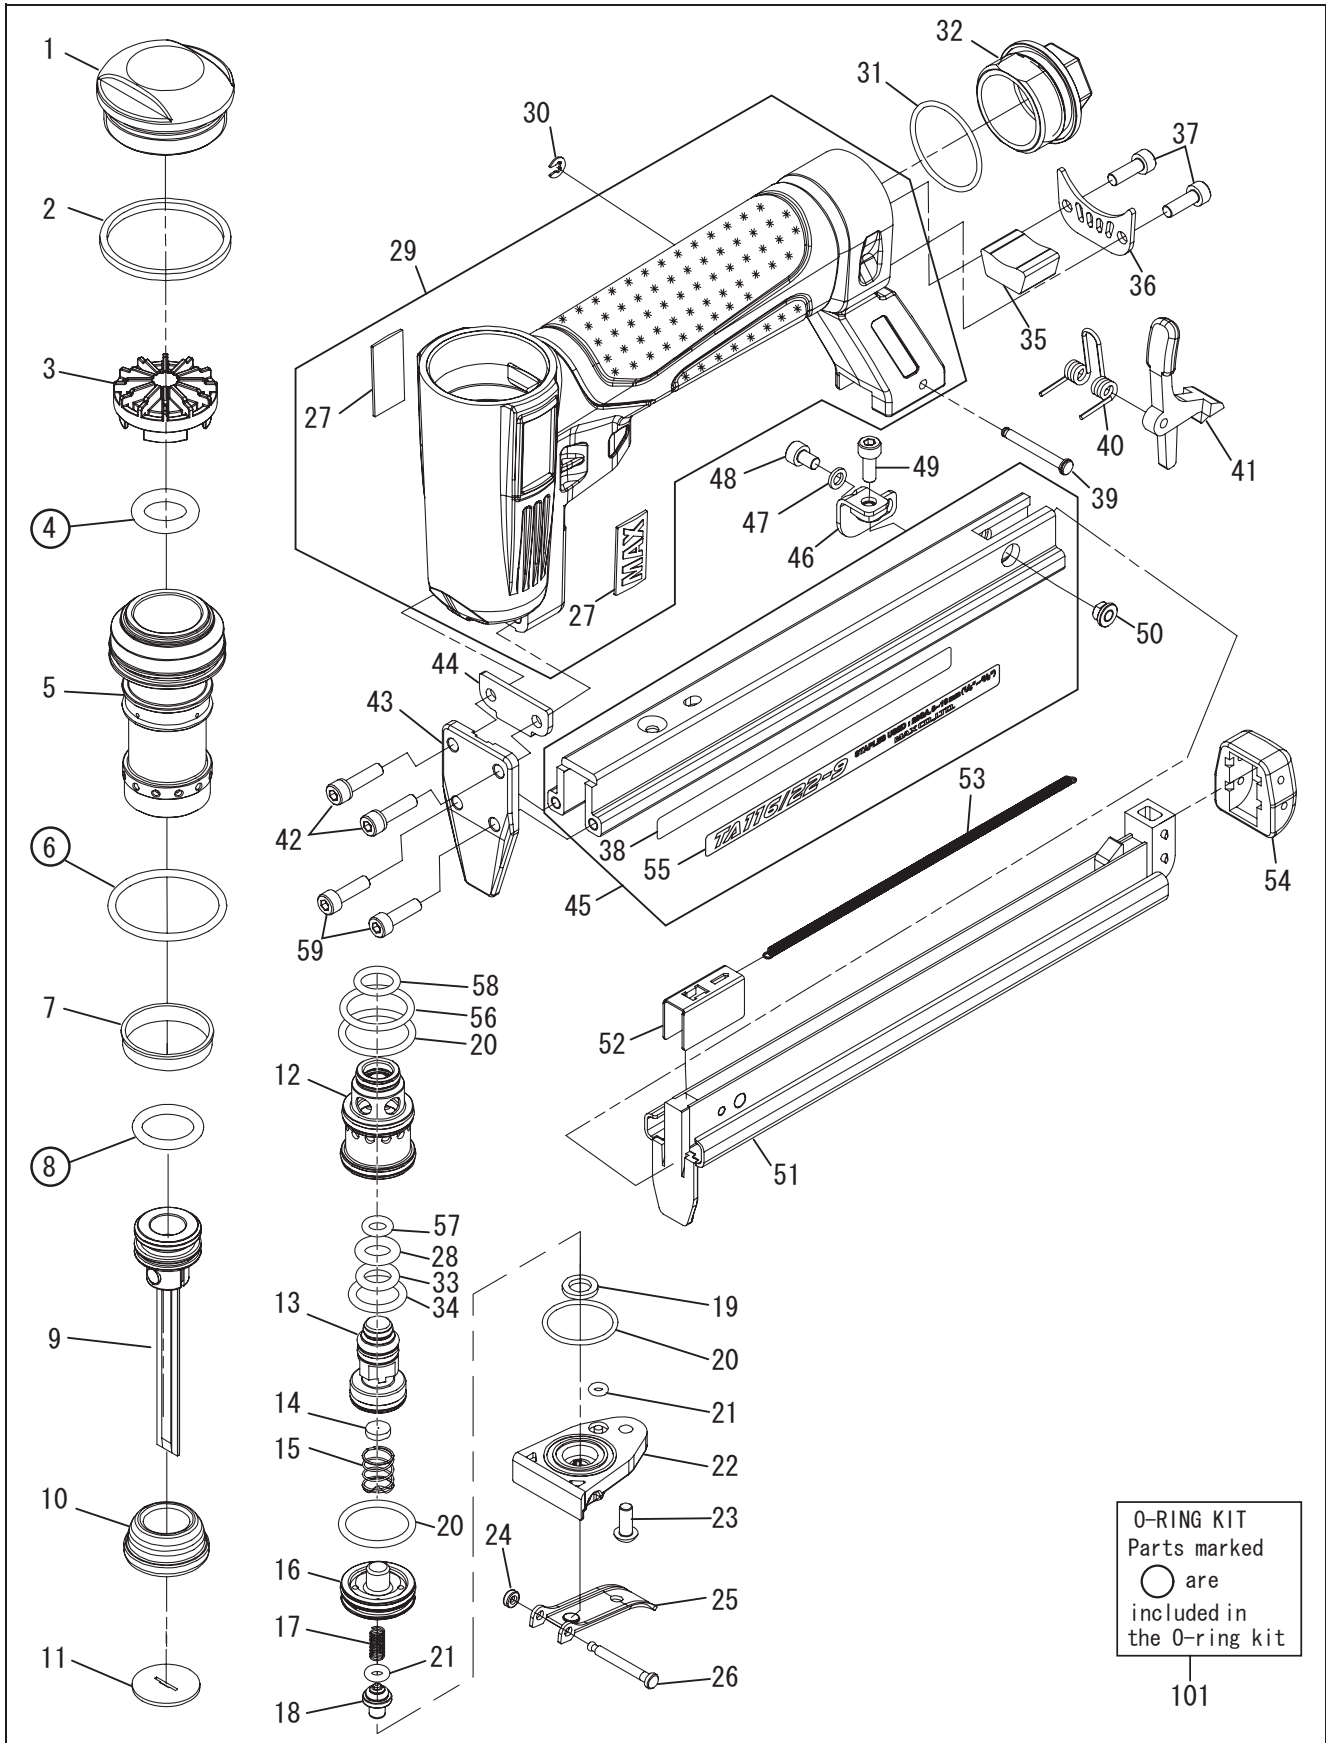

TA116/22-9

PNEUMATIC STAPLER

MAX PARTS PRICE LIST

JUNE 2010

Model	Part NO	Part Code	Description	List Price	Ratio
TA116/22-9	1	TA18896	CYLINDER CAP	\$18.65	1
TA116/22-9	2	TA18897	CYLINDER CAP SEAL	\$0.56	10
TA116/22-9	3	TA18908	CYLINDER WASHER	\$4.52	5
TA116/22-9	4	TA18909	O-RING 8909	\$0.56	10
TA116/22-9	5	TA18898	CYLINDER	\$20.72	1
TA116/22-9	6	TA18899	O-RING 8899	\$0.56	10
TA116/22-9	7	TA18900	CHECK VALVE	\$0.56	5
TA116/22-9	8	TA18901	O-RING 8901	\$0.28	10
TA116/22-9	9	TA70314	MAIN PISTON UNIT	\$24.00	10
TA116/22-9	10	TA18906	BUMPER	\$4.66	10
TA116/22-9	11	TA18907	NOZZLE	\$0.56	5
TA116/22-9	12	TA18911	TRIGGER VALVE HOUSING	\$12.25	1
TA116/22-9	13	TA18914	MAIN VALVE	\$3.68	1
TA116/22-9	14	TA18916	PILOT VALVE BUMPER	\$0.28	1
TA116/22-9	15	TA18917	COMPRESSION SPRING 8917	\$0.14	5
TA116/22-9	16	TA18918	TRIGGER VALVE CAP	\$9.42	1
TA116/22-9	17	TA18919	COMPRESSION SPRING 8919	\$0.14	5
TA116/22-9	18	TA18921	TRIGGER VALVE STEM	\$1.23	5
TA116/22-9	19	TA18922	TRIGGER VALVE STEM SEAL	\$0.28	5
TA116/22-9	20	TA18912	O-RING 8912	\$0.42	5
TA116/22-9	21	TA18920	O-RING 8920	\$0.14	5
TA116/22-9	22	TA18923	TRIGGER HOUSING	\$2.07	1
TA116/22-9	23	TA18924	HALF ROUND HD HEX SCREW	\$0.28	1
TA116/22-9	24	TA18927	RUBBER WASHER	\$0.42	5
TA116/22-9	25	TA18926	TRIGGER	\$1.51	5
TA116/22-9	26	TA18925	STEP PIN 8925	\$1.65	5
TA116/22-9	27	TA18930	NAME PLATE	\$2.21	1
TA116/22-9	28	TA18966	O-RING 8966	\$0.14	5
TA116/22-9	29	TA70315	FRAME UNIT	\$50.34	1
TA116/22-9	30	TA18953	E-RING	\$0.14	5
TA116/22-9	31	TA18931	O-RING 8931	\$0.56	5
TA116/22-9	32	TA18932	END CAP	\$11.73	1
TA116/22-9	33	TA18967	O-RING 8967	\$0.14	5
TA116/22-9	34	TA18915	O-RING 8915	\$0.14	5
TA116/22-9	35	TA18936	EXHAUST FILTER	\$0.70	5
TA116/22-9	36	TA18934	EXHAUST COVER	\$0.84	1
TA116/22-9	37	TA18935	HEX SOC HD CAP SCREW	\$0.28	5
TA116/22-9	38	TA18976	WARNING LABEL	\$0.56	1
TA116/22-9	39	TA18952	STEP PIN 8952	\$1.12	1
TA116/22-9	40	TA18950	TORSION SPRING	\$0.42	5
TA116/22-9	41	TA18951	CLICK LEVER	\$7.77	1
TA116/22-9	42	TA18937	HEX SOC HD SCREW	\$0.56	10
TA116/22-9	43	TA18939	DRIVER GUIDE	\$16.63	1
TA116/22-9	44	TA18940	WEAR PLATE	\$1.12	5
TA116/22-9	45	TA81254	MAGAZINE ASSY (AFTER)	\$17.71	1
TA116/22-9	46	TA18943	TAIL HANGER	\$2.21	1
TA116/22-9	47	TA18945	WASHER	\$0.42	5
TA116/22-9	48	TA18944	HEX SOC HD CAP SCREW	\$0.28	1
TA116/22-9	49	TA18946	HEX SOC HD CAP SCREW	\$0.28	1
TA116/22-9	50	TA18942	SPECIAL NUT	\$0.70	5
TA116/22-9	51	TA18948	SLIDER UNIT	\$47.88	1
TA116/22-9	52	TA18947	PUSHER	\$2.45	5
TA116/22-9	53	TA18954	EXTENSION SPRING	\$0.56	5
TA116/22-9	54	TA18949	TAIL COVER	\$1.65	1
TA116/22-9	55	TA18955	NAME LABEL	\$0.56	1
TA116/22-9	56	TA18910	O-RING 8910	\$0.14	5