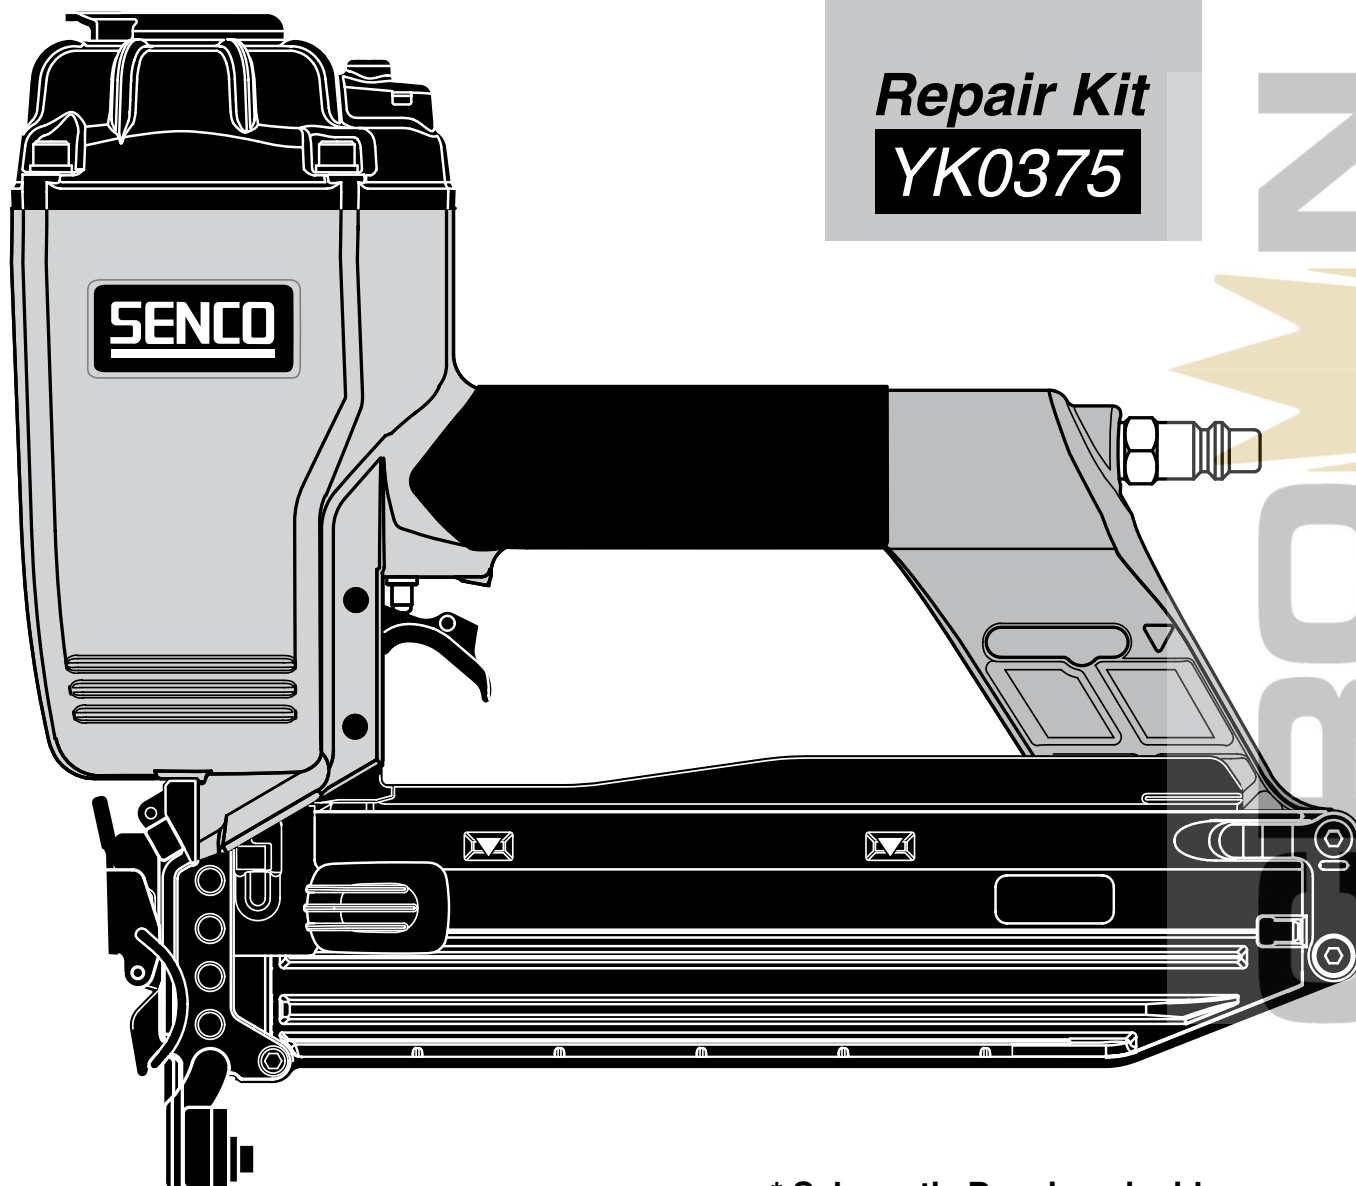

SQS55XP

Parts Reference Guide

Repair Kit
YK0375

* Schematic Drawings inside

Senco Brands Inc.
4270 Ivy Pointe Blvd.
Cincinnati, Ohio 45245
Visit Our Website: www.senco.com
EMEA Website: www.verpa-senco.com

Questions? Comments? call SENCO's toll-free Action-line: 1-800-543-4596
or e-mail: toolprof@senco.com