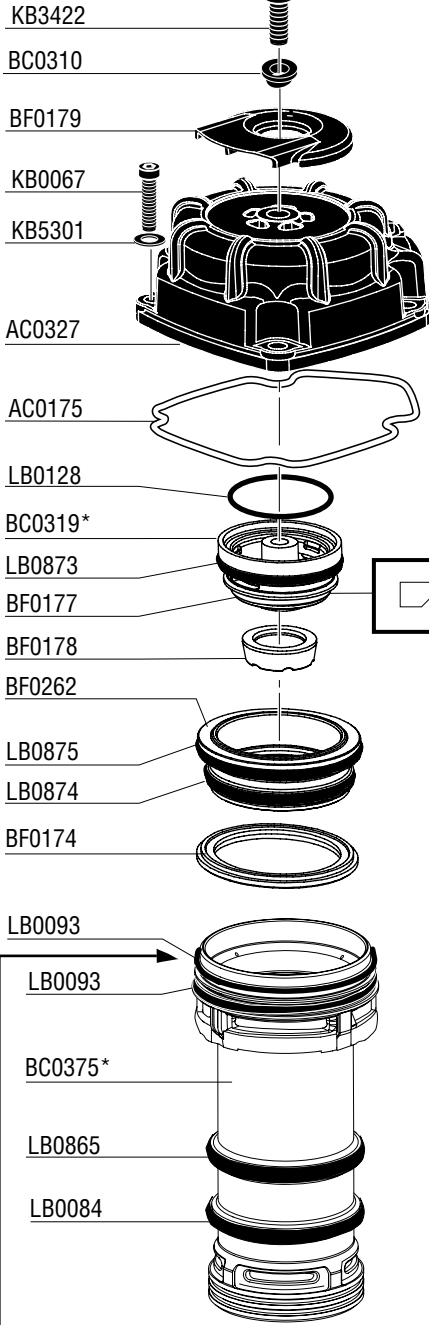

SQS55XP

Parts Reference Guide

Repair Kit
YK0375

* Schematic Drawings inside

Senco Brands Inc.
4270 Ivy Pointe Blvd.
Cincinnati, Ohio 45245
Visit Our Website: www.senco.com
EMEA Website: www.verpa-senco.com

Questions? Comments? call SENCO's toll-free Action-line: 1-800-543-4596
or e-mail: toolprof@senco.com

BA0139
 Optional Kit
 (Requires
 nstallation)

Model	A			
660101 Contact Actuation	EA0136	3/16"	CSK	
662001 Contact Actuation	EA0136	3/16"	CSK	
662002 Single Sequential	EA0136	3/16"	CSK	

SQS55XP

SENCO

Available Plugs (Not Included with Tool)

	PC0480
	Ind. Interchange 3/8" NPT
	PC0485 ✓
	Ind. Interchange 3/8" NPT
	PC0469
	Tru-Flate 3/8" NPT
	PC0475 ✓
	Tru-Flate 3/8" NPT

✓ **Recommended Plugs**
Plugs shown smaller than actual size