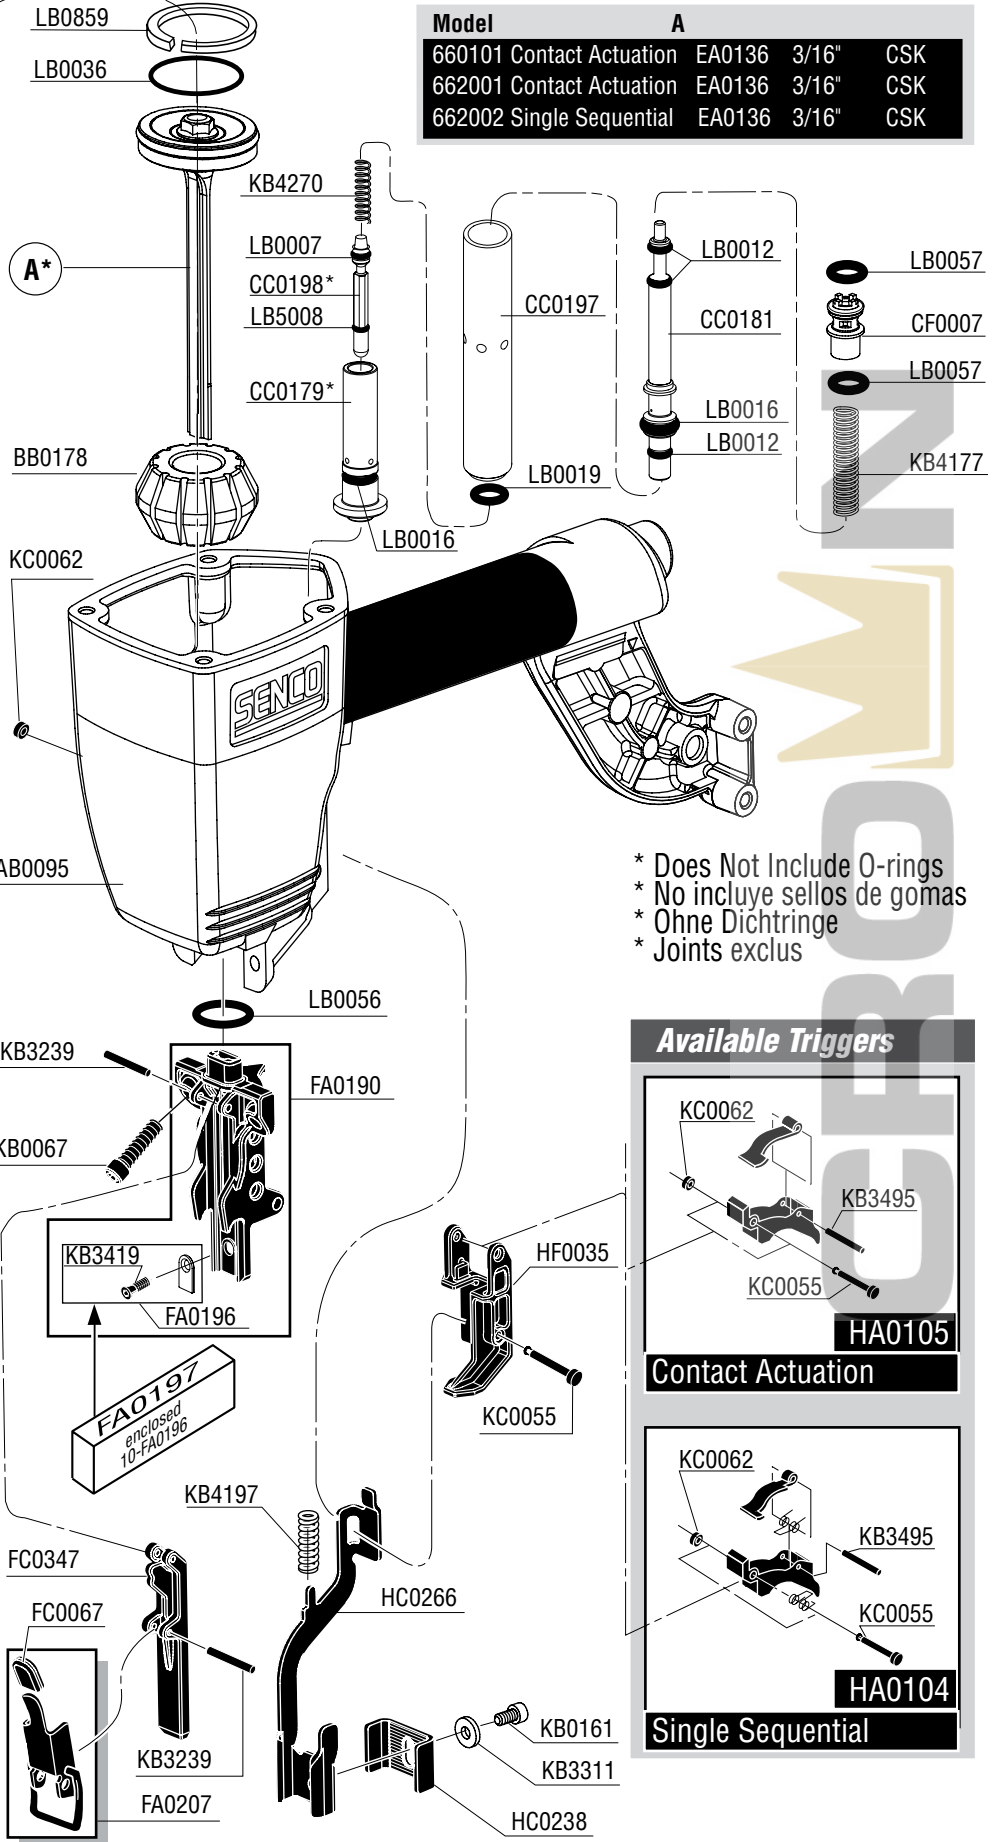

SQS55XP

Parts Reference Guide

Repair Kit
YK0375

* Schematic Drawings inside

Senco Brands Inc.
4270 Ivy Pointe Blvd.
Cincinnati, Ohio 45245
Visit Our Website: www.senco.com
EMEA Website: www.verpa-senco.com

Questions? Comments? call SENCO's toll-free Action-line: 1-800-543-4596
or e-mail: toolprof@senco.com

BA0139
 Optional Kit
 (Requires
 nstallation)

Model	A			
660101 Contact Actuation	EA0136	3/16"	CSK	
662001 Contact Actuation	EA0136	3/16"	CSK	
662002 Single Sequential	EA0136	3/16"	CSK	

* Does Not Include O-rings
 * No incluye sellos de gomas
 * Ohne Dichtringe
 * Joints exclus

Available Triggers

KC0062
 KB3495
 KC0055
HA0105
 Contact Actuation

KC0062
 KB3495
 KC0055
HA0104
 Single Sequential

SQS55XP

SENCO

Available Plugs (Not Included with Tool)

	PC0480
	Ind. Interchange 3/8" NPT
	PC0485 ✓
	Ind. Interchange 3/8" NPT
	PC0469
	Tru-Flate 3/8" NPT
	PC0475 ✓
	Tru-Flate 3/8" NPT

✓ **Recommended Plugs**
Plugs shown smaller than actual size