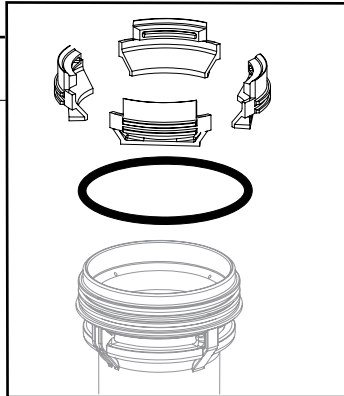

SQS55XP

Parts Reference Guide

Repair Kit
YK0375

* Schematic Drawings inside

Senco Brands Inc.
4270 Ivy Pointe Blvd.
Cincinnati, Ohio 45245
Visit Our Website: www.senco.com
EMEA Website: www.verpa-senco.com

Questions? Comments? call SENCO's toll-free Action-line: 1-800-543-4596
or e-mail: toolprof@senco.com

BA0139
 Optional Kit
 (Requires
 nstallation)

Model	A			
660101 Contact Actuation	EA0136	3/16"	CSK	
662001 Contact Actuation	EA0136	3/16"	CSK	
662002 Single Sequential	EA0136	3/16"	CSK	