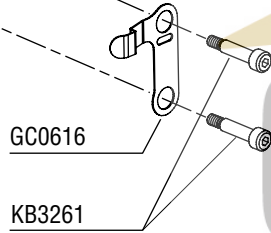

* Does Not Include O-rings
 * No incluye sellos de gomas
 * Ohne Dichtringe
 * Joints exclus

Available Triggers

KC0062
 KB3495
 KC0055
HA0105
 Contact Actuation

KC0062
 KB3495
 KC0055
HA0104
 Single Sequential

SQS55XP

SENCO

Available Plugs (Not Included with Tool)

	PC0480
	Ind. Interchange 3/8" NPT
	PC0485 ✓
	Ind. Interchange 3/8" NPT
	PC0469
	Tru-Flate 3/8" NPT
	PC0475 ✓
	Tru-Flate 3/8" NPT

✓ **Recommended Plugs**
Plugs shown smaller than actual size