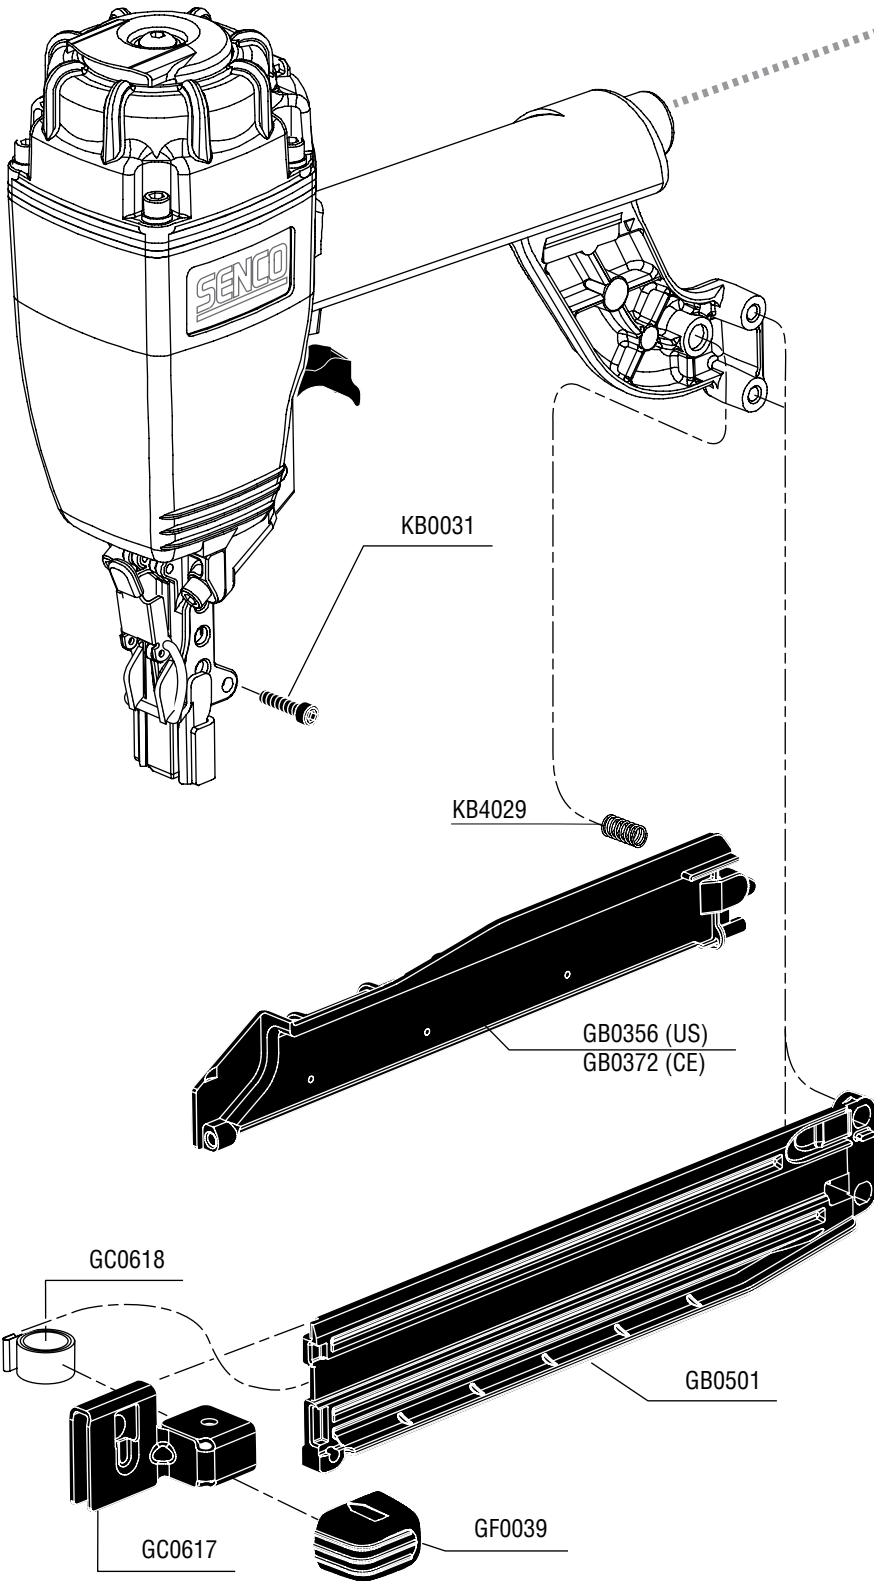

SQS55XP

SENCO

Available Plugs (Not Included with Tool)

	PC0480
	Ind. Interchange 3/8" NPT
	PC0485 ✓
	Ind. Interchange 3/8" NPT
	PC0469
	Tru-Flate 3/8" NPT
	PC0475 ✓
	Tru-Flate 3/8" NPT

✓ **Recommended Plugs**
Plugs shown smaller than actual size