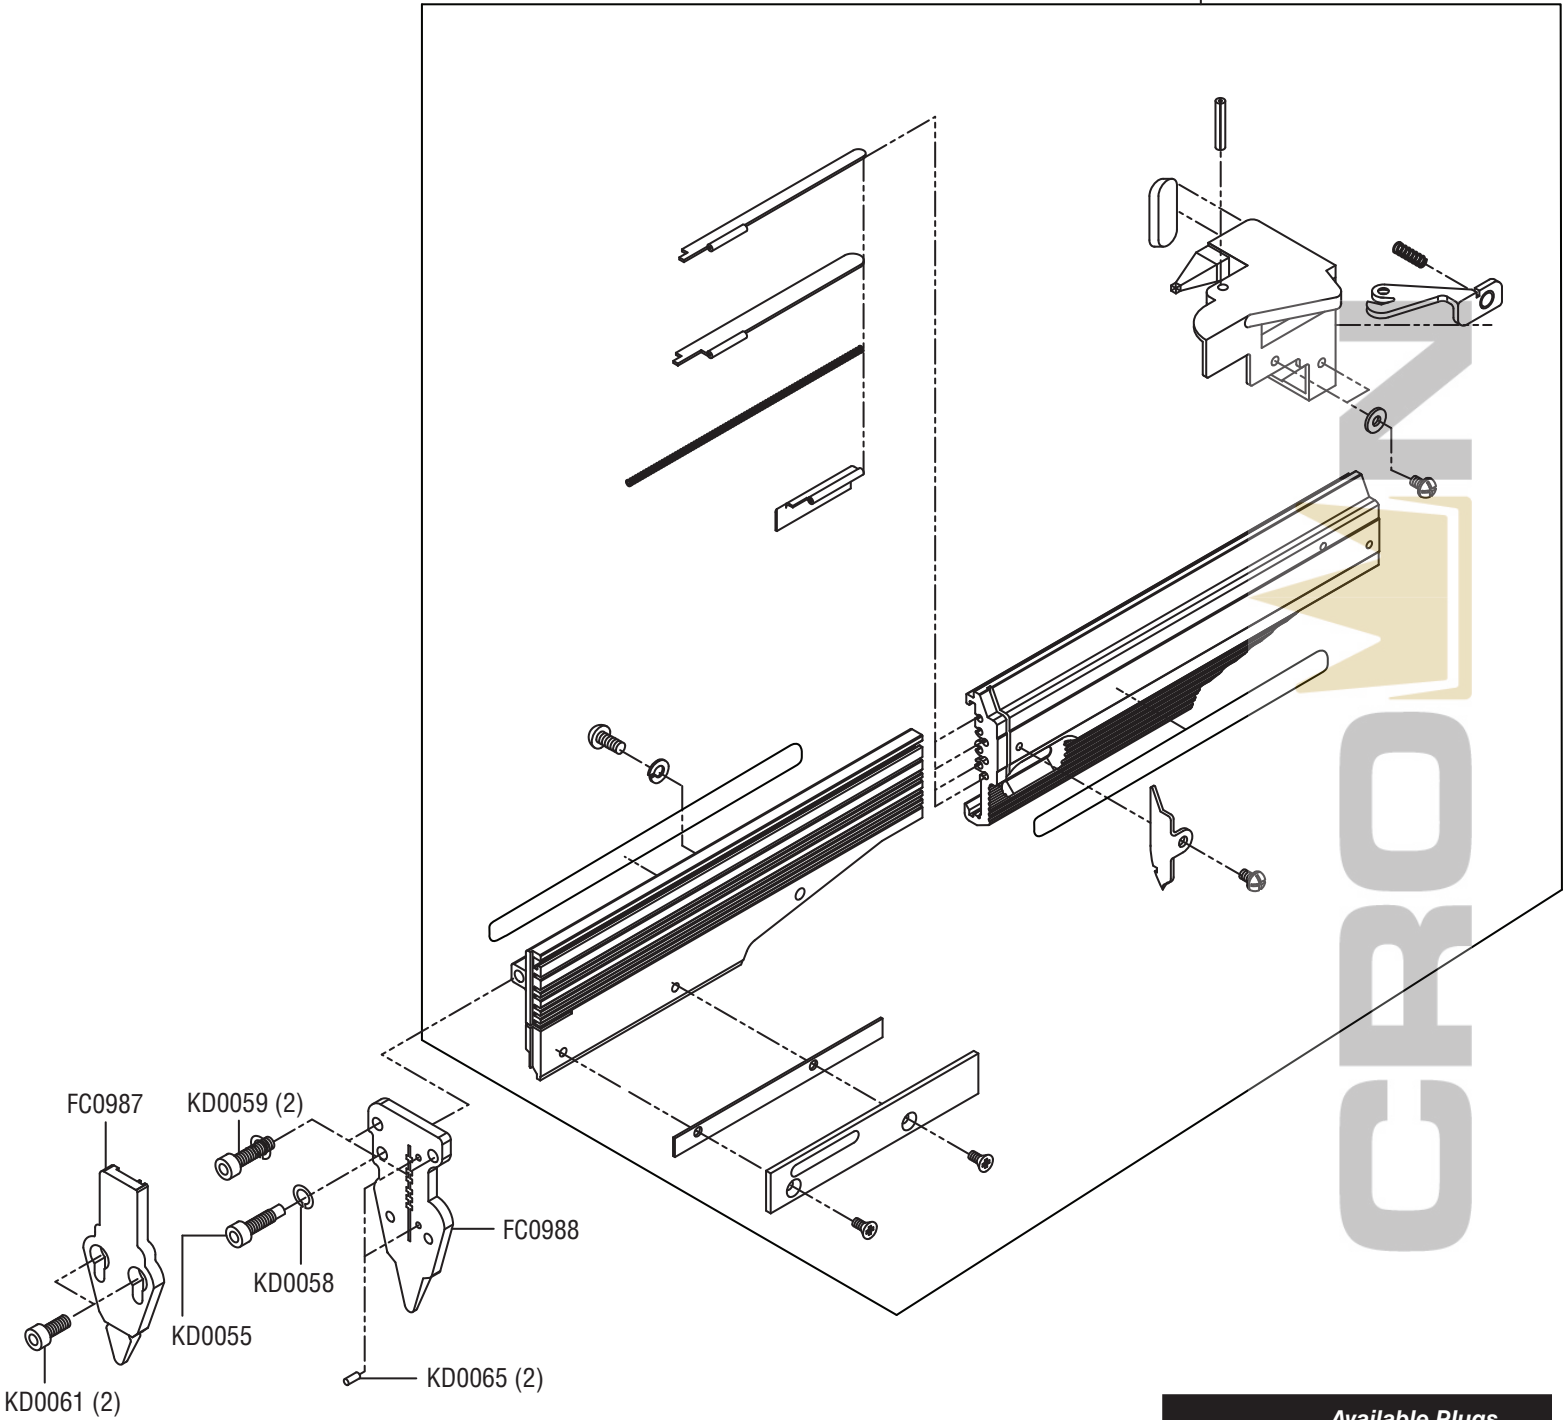

## SPBN18XP

GA0739

**Available Plugs**  
(Not Included with Tool)

	PC0479 ✓ 1/4" Body
Ind. Interchange 1/4" NPT	
	PC0486 3/8" Body
Ind. Interchange 1/4" NPT	

✓ **Recommended Plugs**  
Plugs shown smaller than actual size