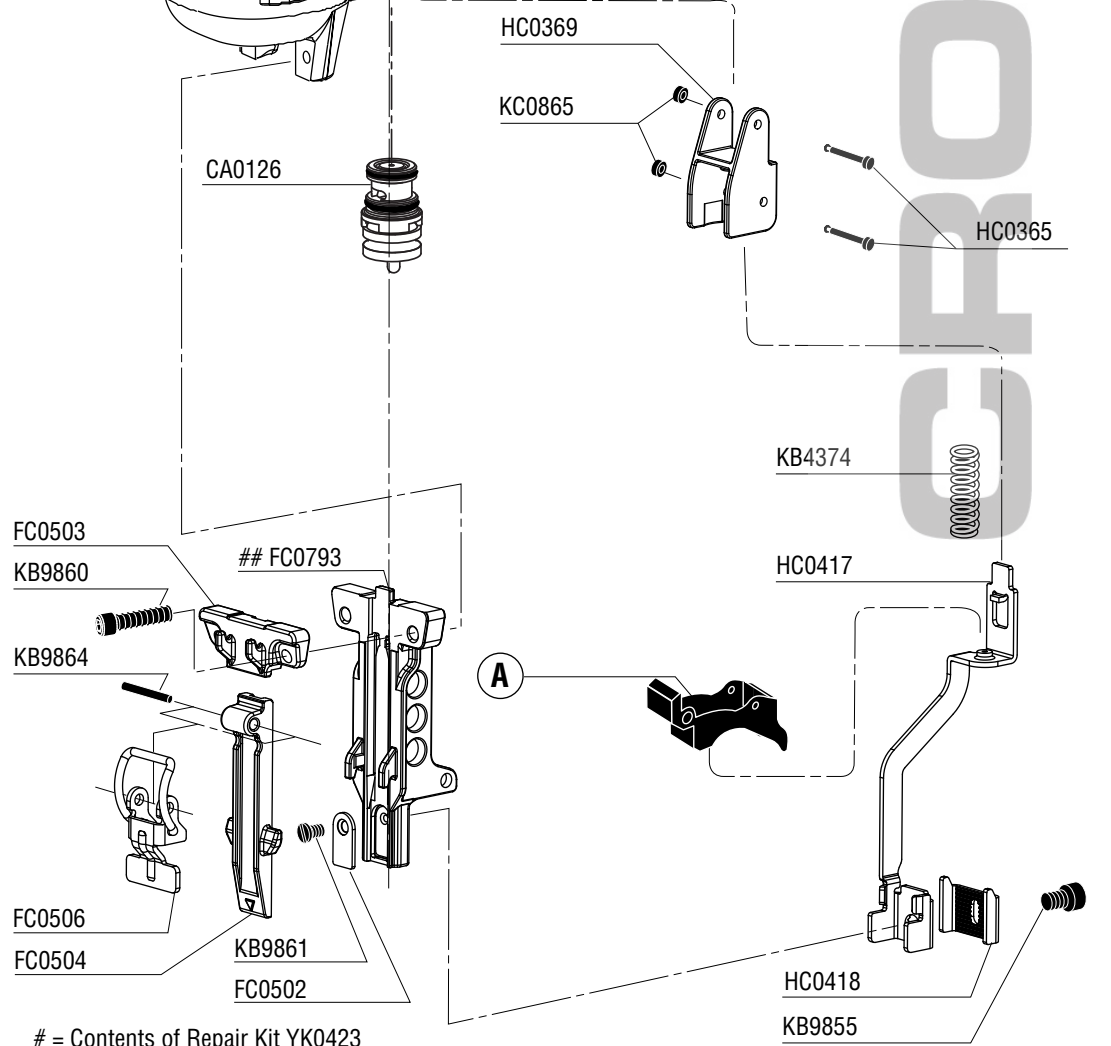

= Contents of Repair Kit YK0423
= Contents of Repair Kit YK0794

Available Plugs

(Not Included with Tool)

	PC0480 ✓ Ind. Interchange 3/8" NPT
	PC0485 Ind. Interchange 3/8" NPT
	PC0469 ✓ Tru-Flate 3/8" NPT
	PC0475 Tru-Flate 3/8" NPT