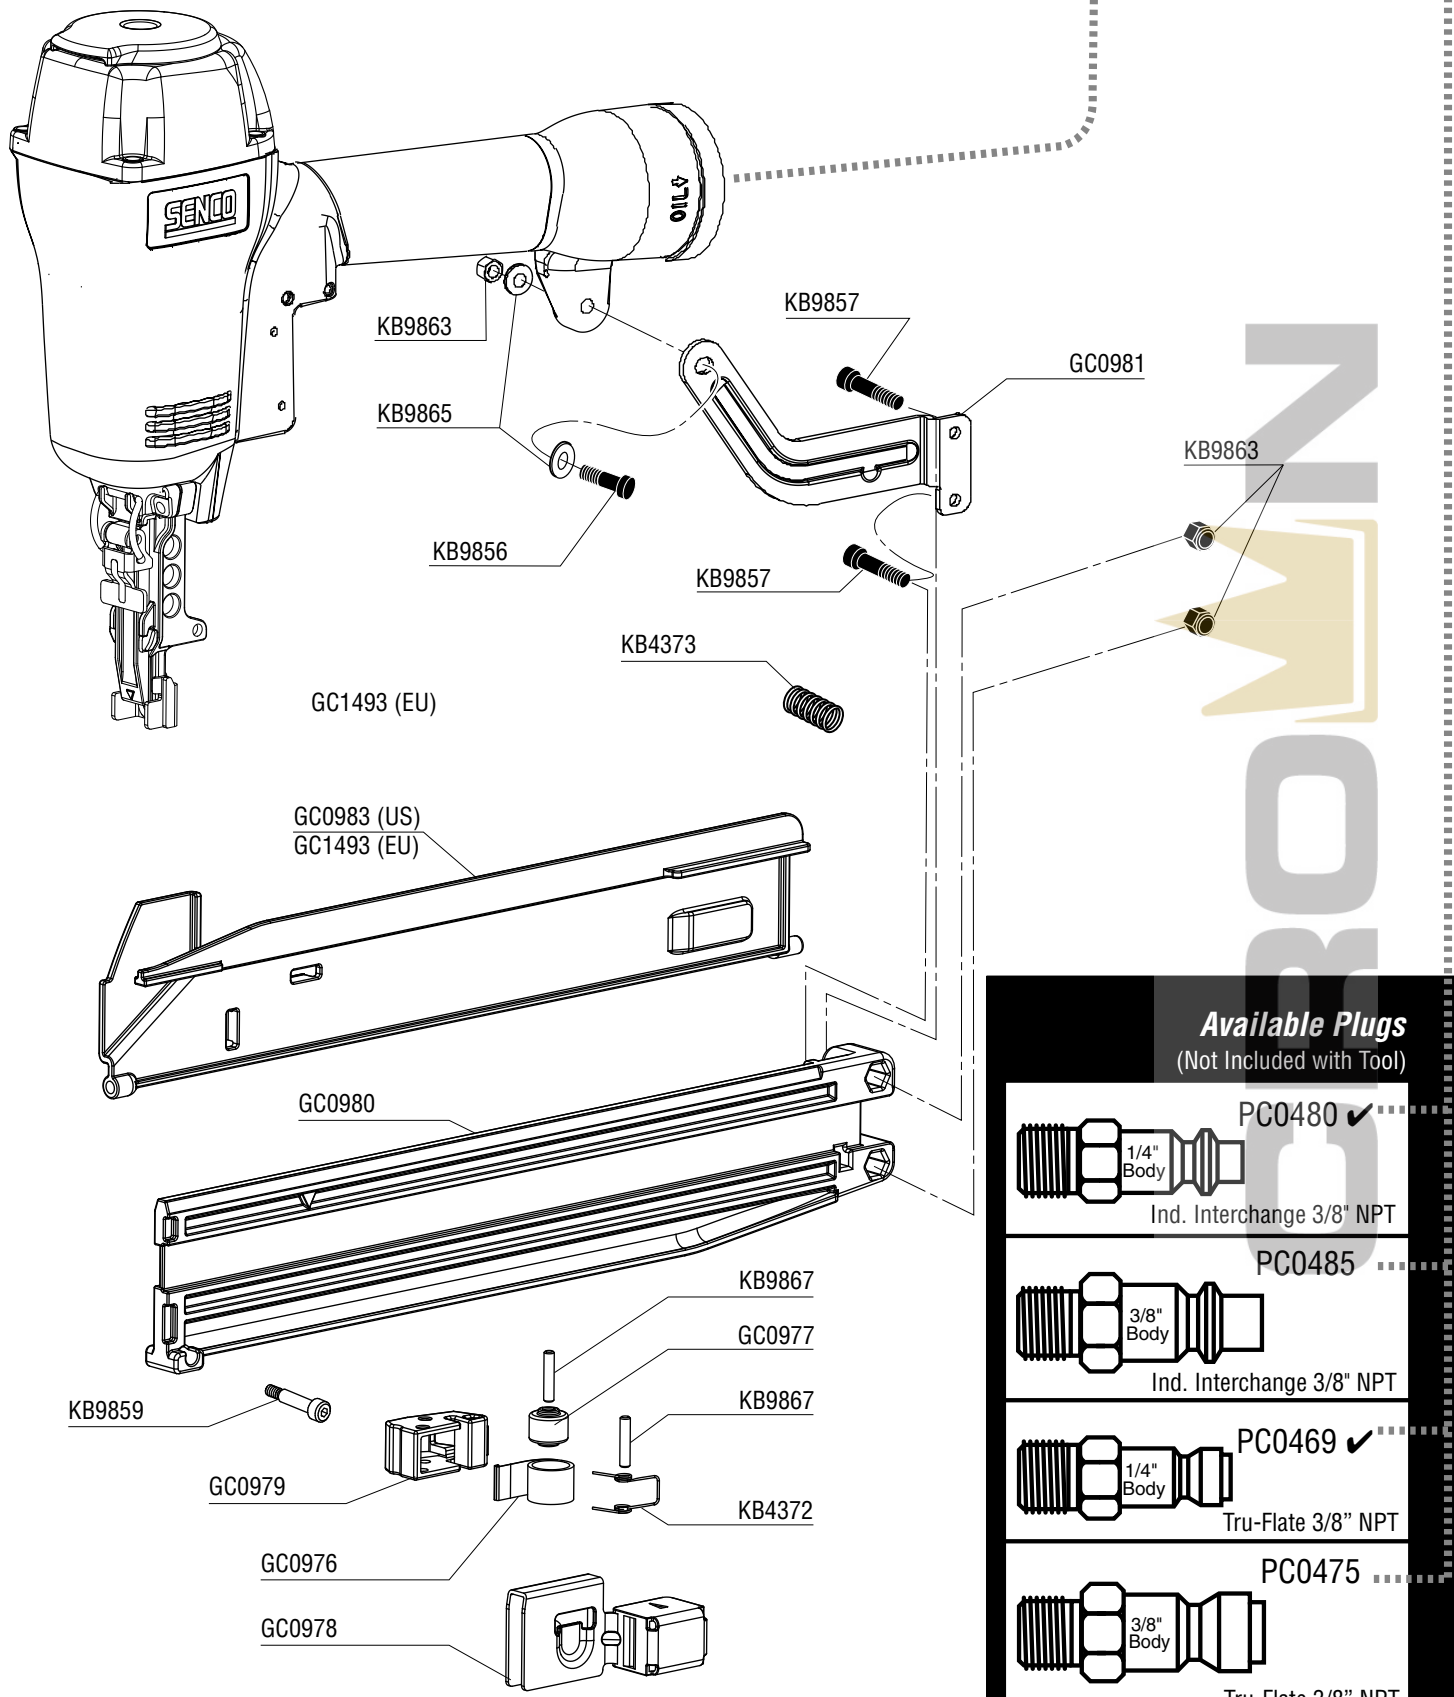

Available Plugs

(Not Included with Tool)

	PC0480 ✓ Ind. Interchange 3/8" NPT
	PC0485 Ind. Interchange 3/8" NPT
	PC0469 ✓ Tru-Flate 3/8" NPT
	PC0475 Tru-Flate 3/8" NPT

✓ Recommended Plugs
Plugs shown smaller than actual size