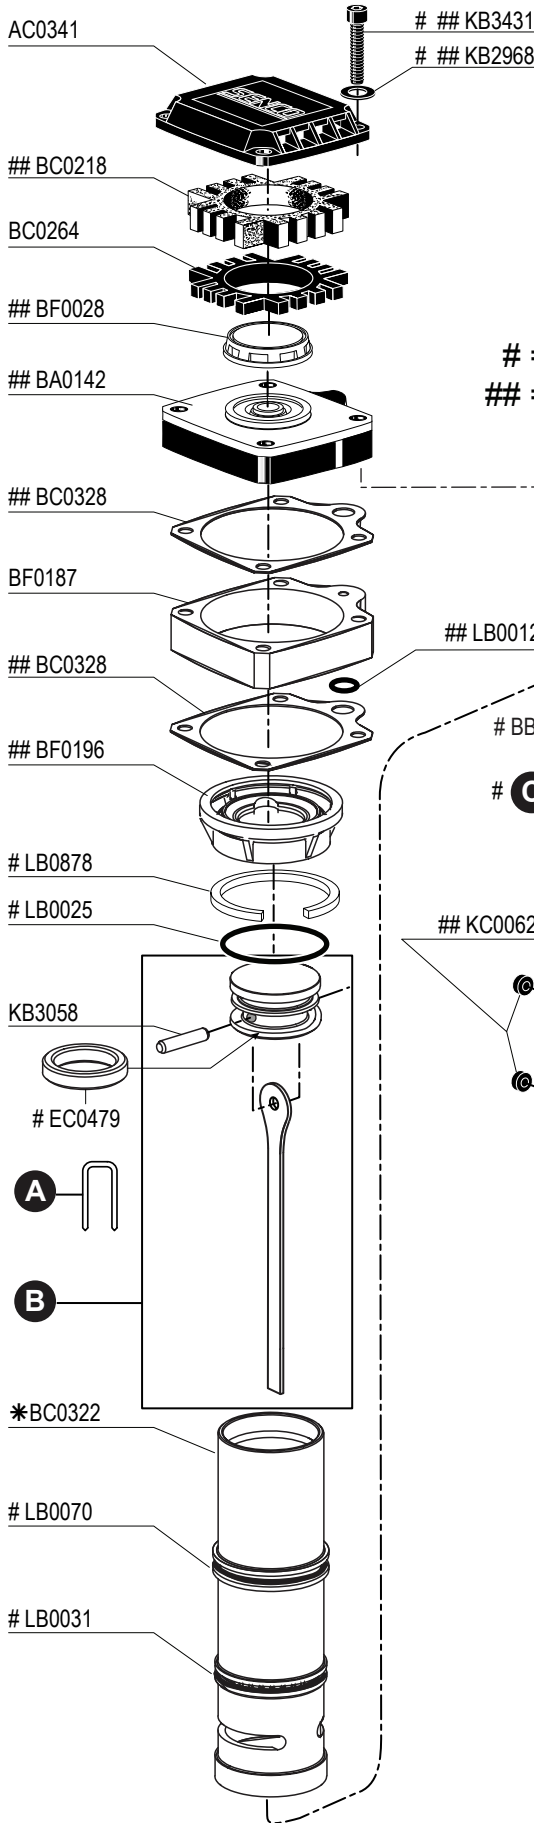

Model		A	B	C #	D	E	F	G
US	Euro							
820103N SSA/CA	822009N CA	L06-L17	EA0374	BF0208	HB0232	HF0028	FC0233	GC0564
820107N SSA/CA	822010N CA	M06-M17	EA0375	BF0209	HB0233	HF0029	FC0251	GC0581

US	Euro	A	H	I	J	K	L	M
820103N SSA/CA	822009N CA	L06-L17	FA0161	-	GC0588	KB0017	GC0565	-
820107N SSA/CA	822010N CA	M06-M17	GC0572	FC0283	GC0586	KB3265	GC0579	GC0619

SSA - Single Sequential Actuation
CA - Contact Actuation

= Contents of YK0291 Kit
= Contents of YK0359 Kit

* Does Not Include O-rings
* No incluye sellos de gomas
* Joints exclus