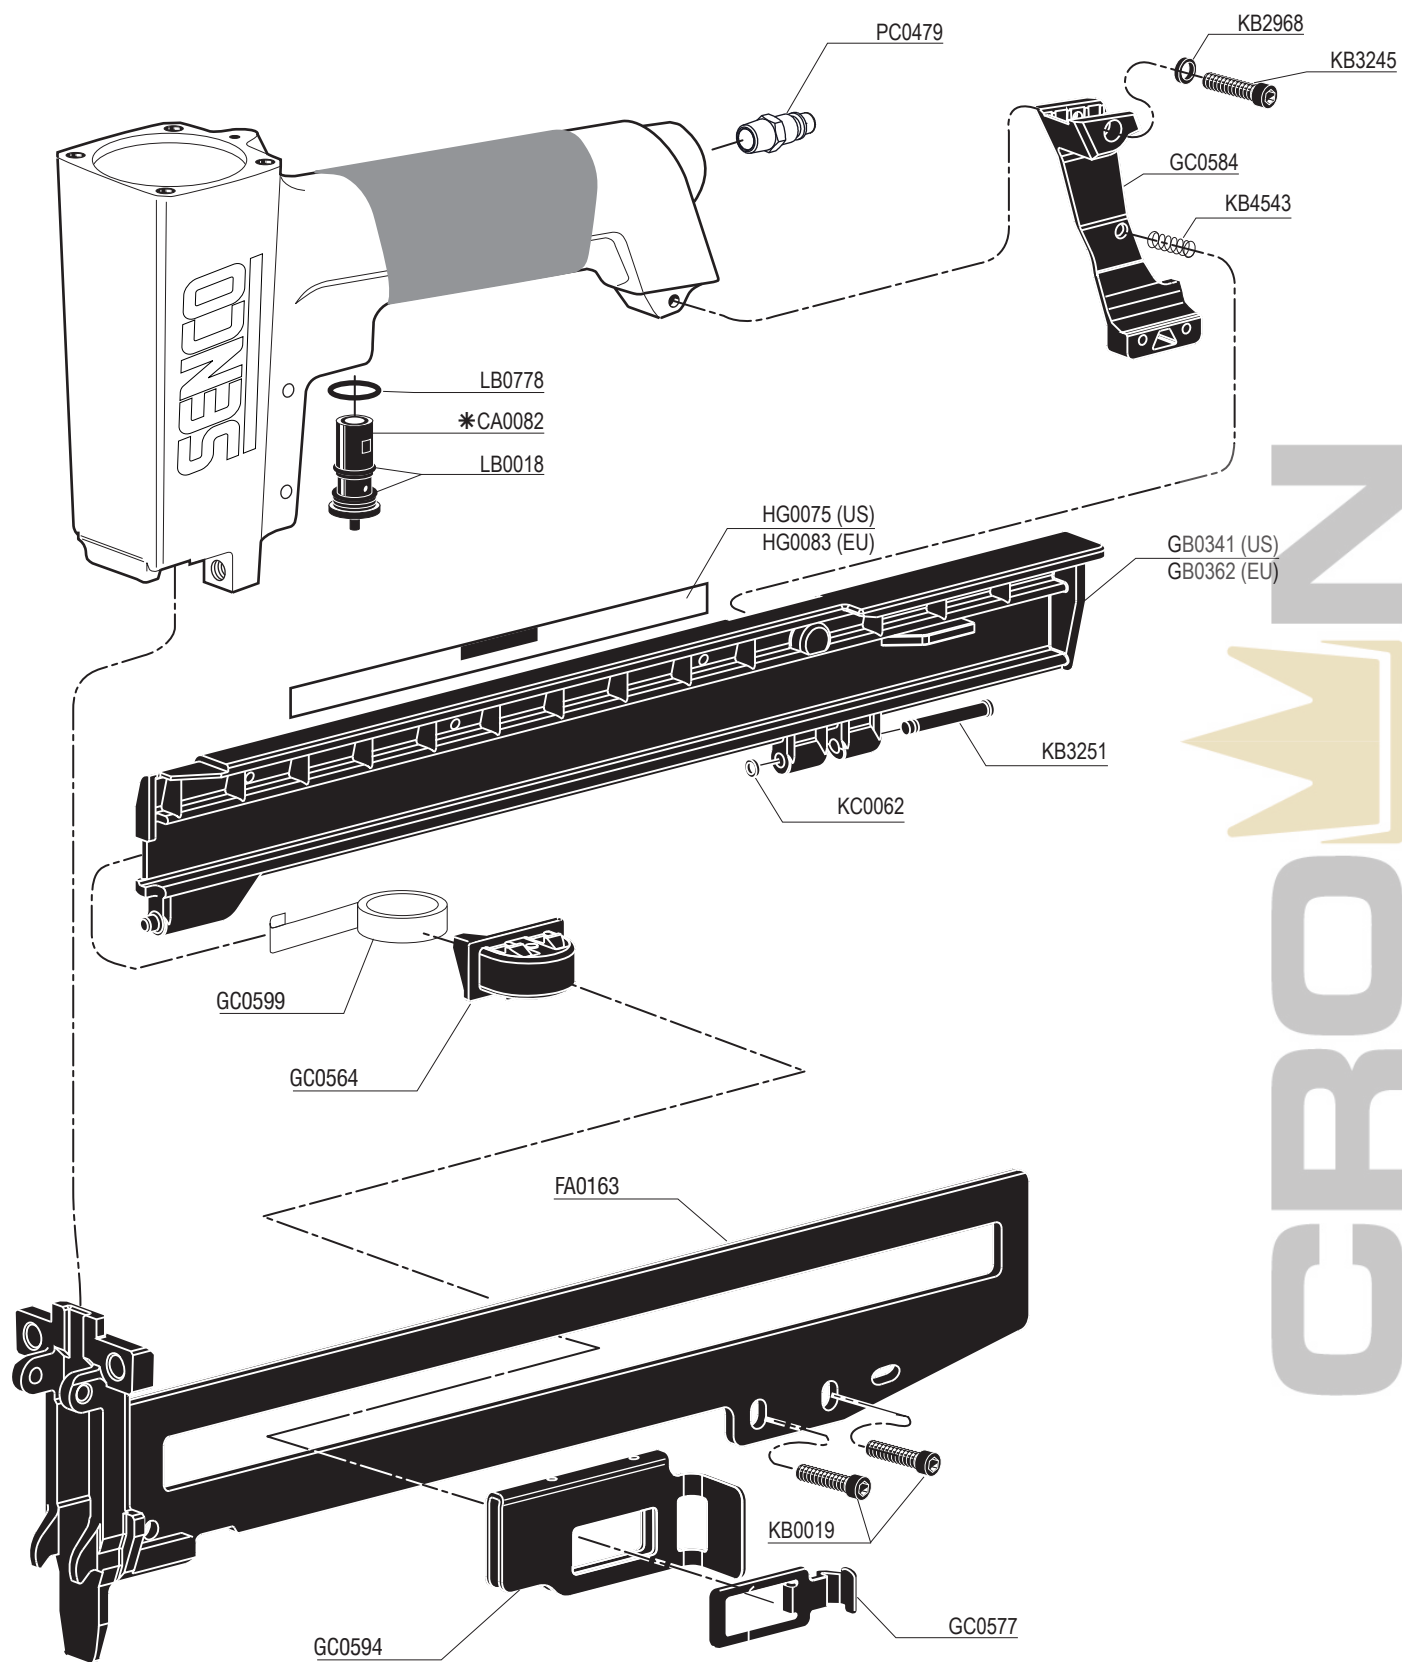

1" Hardwood & Laminate Floor Stapler

SLS20XP-HF