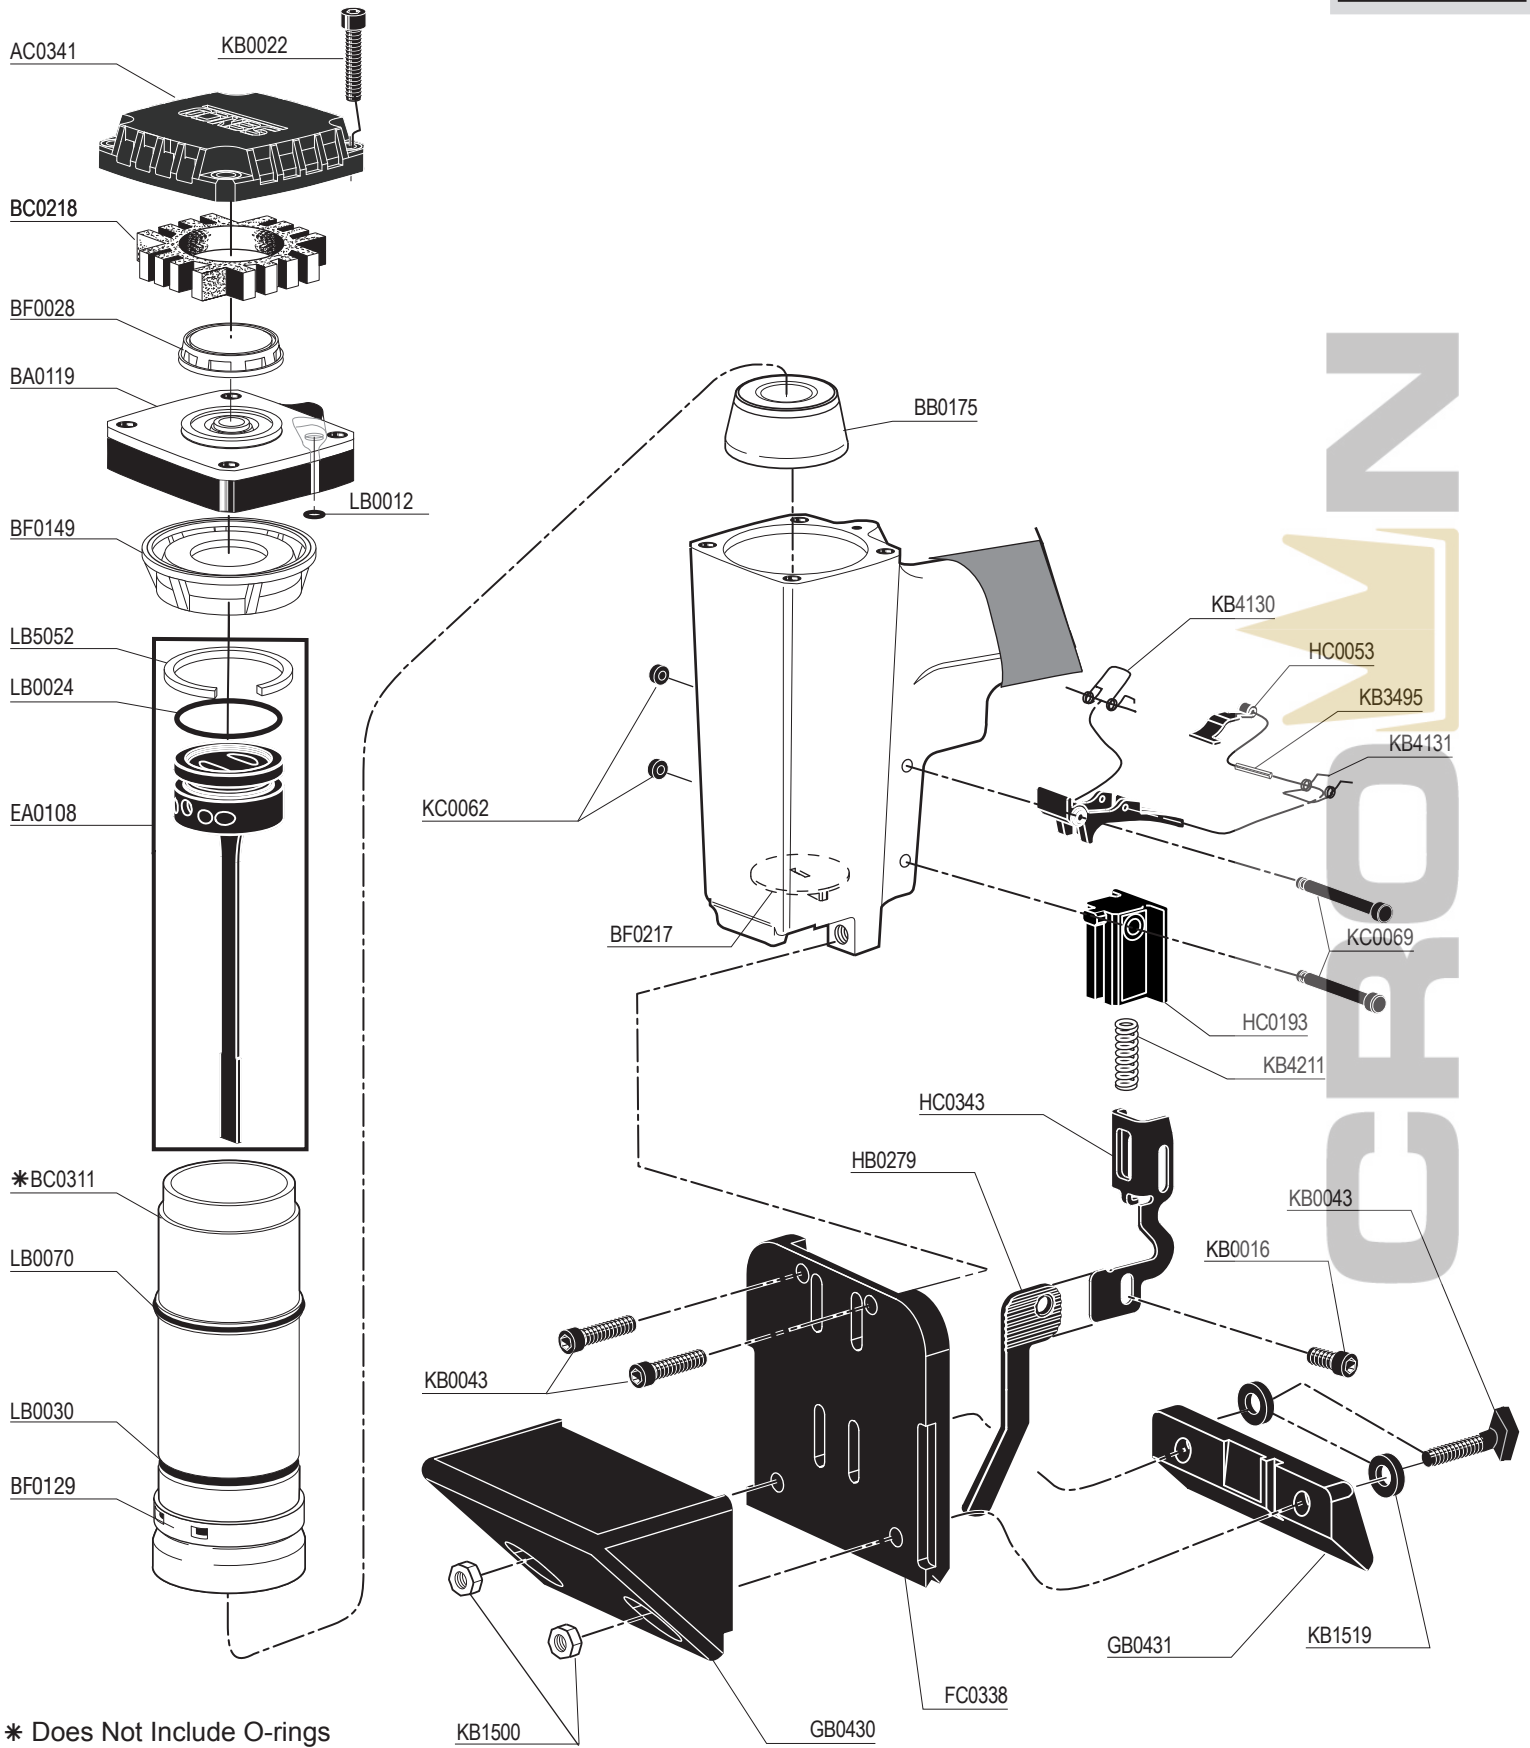

* Does Not Include O-rings
* No incluye sellos de gomas
* Joints exclus