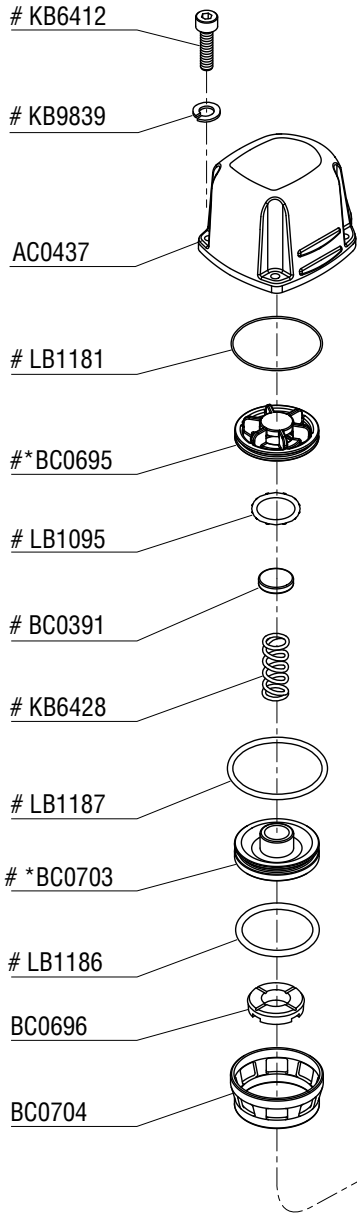

Tool #

1W0021N (U.S.)
1W2025N (EU)
1W3025N (AU)

- Does Not Include O-rings
- No incluye sellos de gomas
- Joints exclus