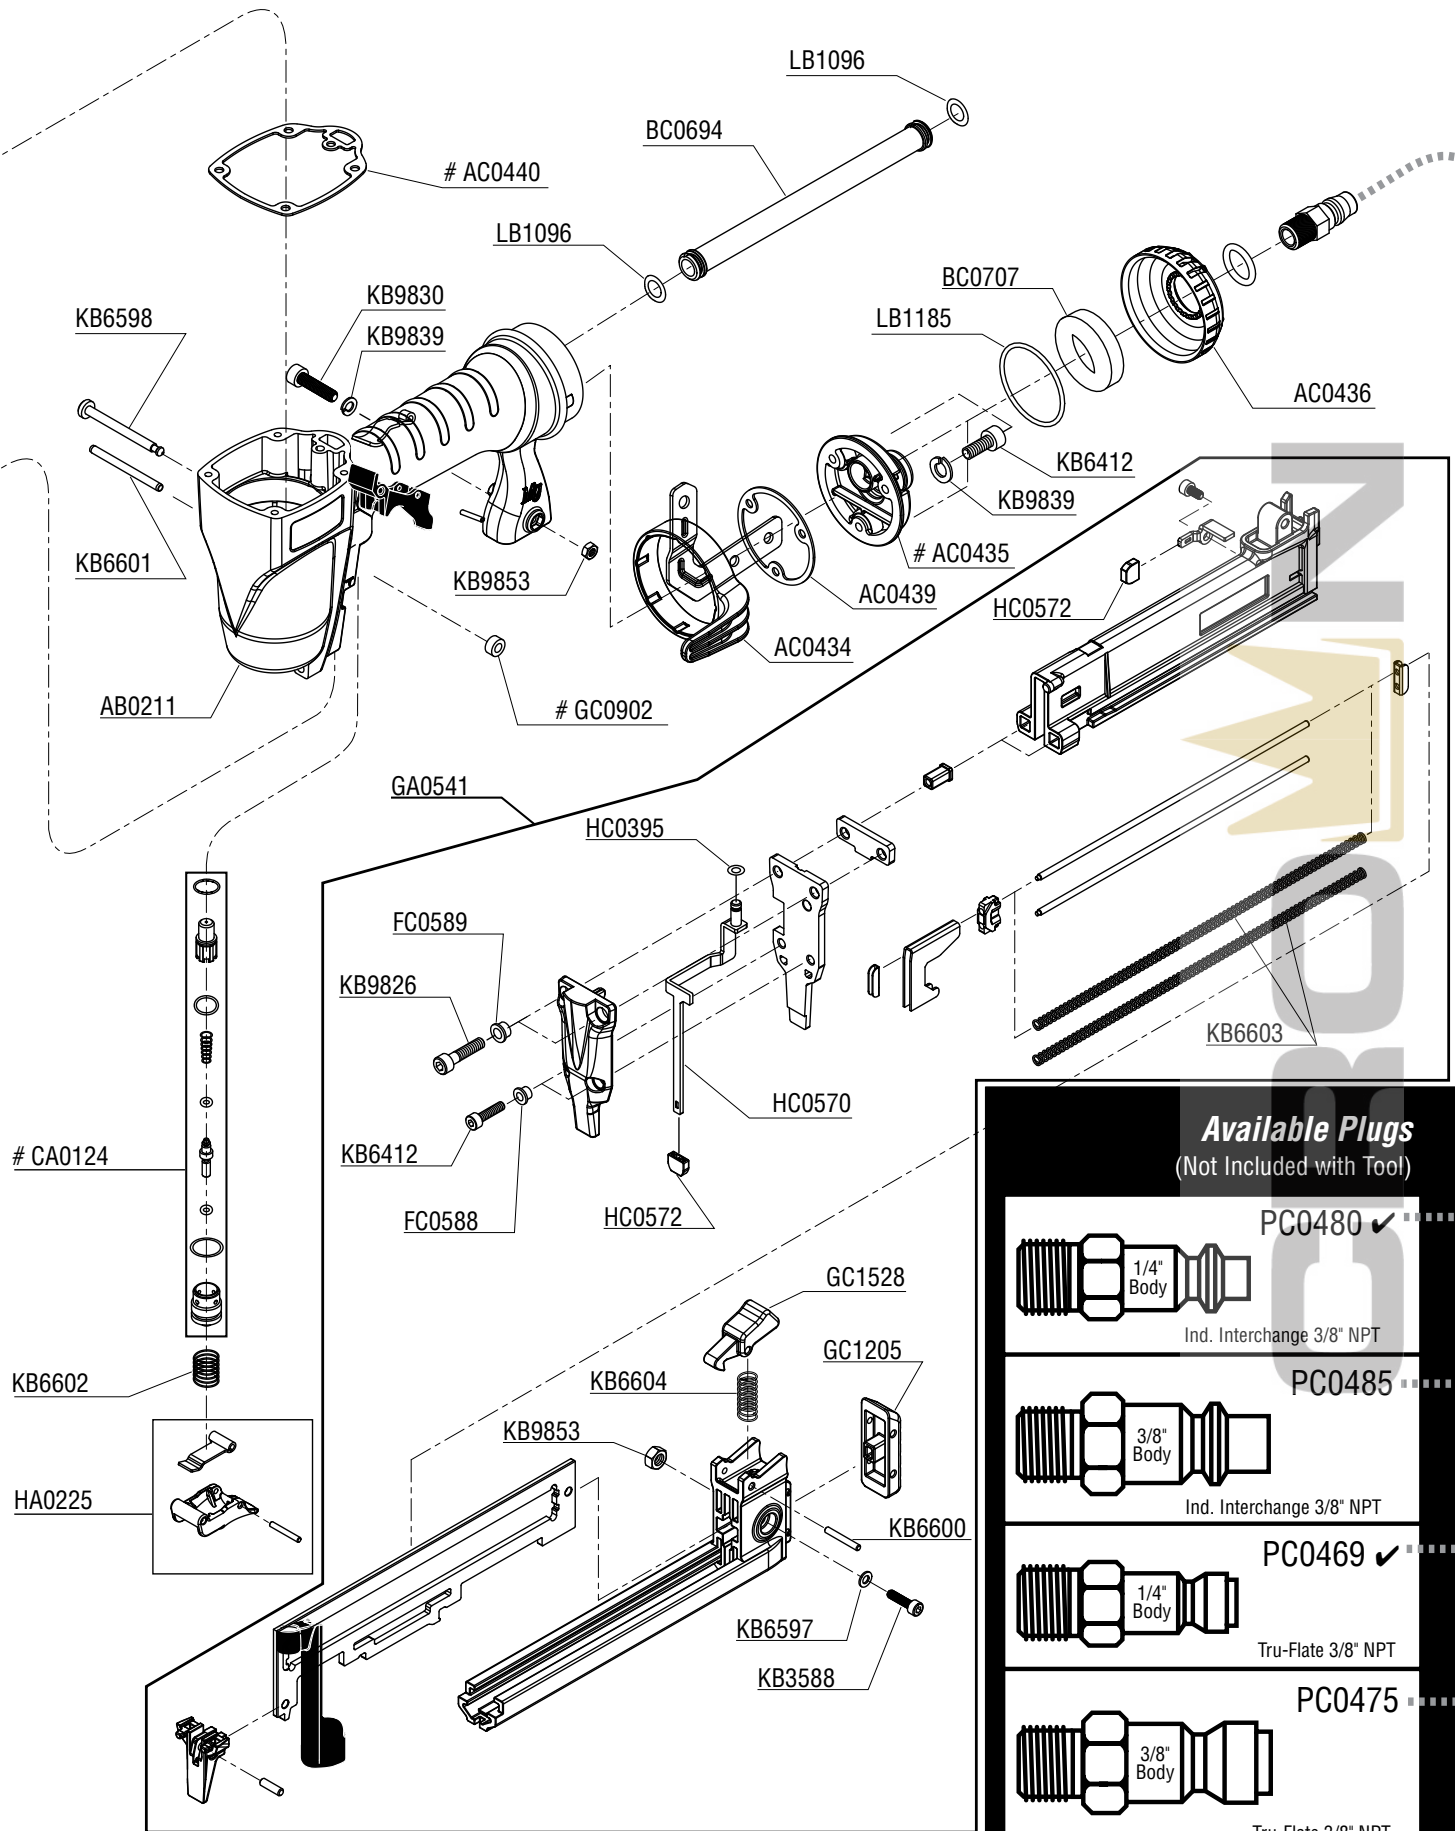

18 Ga. Finish Stapler

SLS18Mg

Available Plugs (Not Included with Tool)