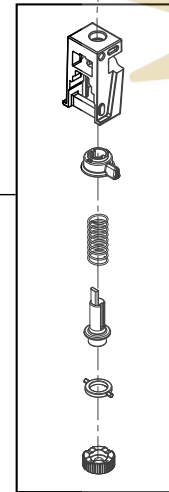

Tool #

1W0021N (U.S.)
1W2025N (EU)
1W3025N (AU)

- Does Not Include O-rings
- No incluye sellos de gomas
- Joints exclus

HA0224

= Contents of YK0780 Kit