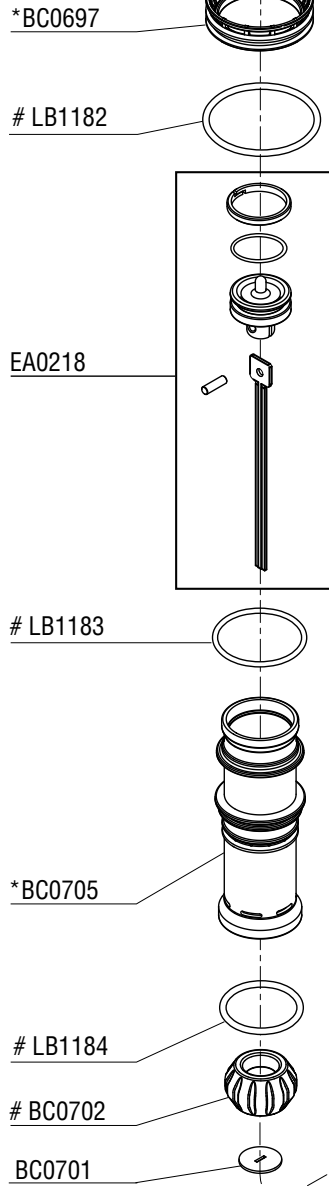

Tool #

1W0021N (U.S.)
1W2025N (EU)
1W3025N (AU)

- Does Not Include O-rings
- No incluye sellos de gomas
- Joints exclus