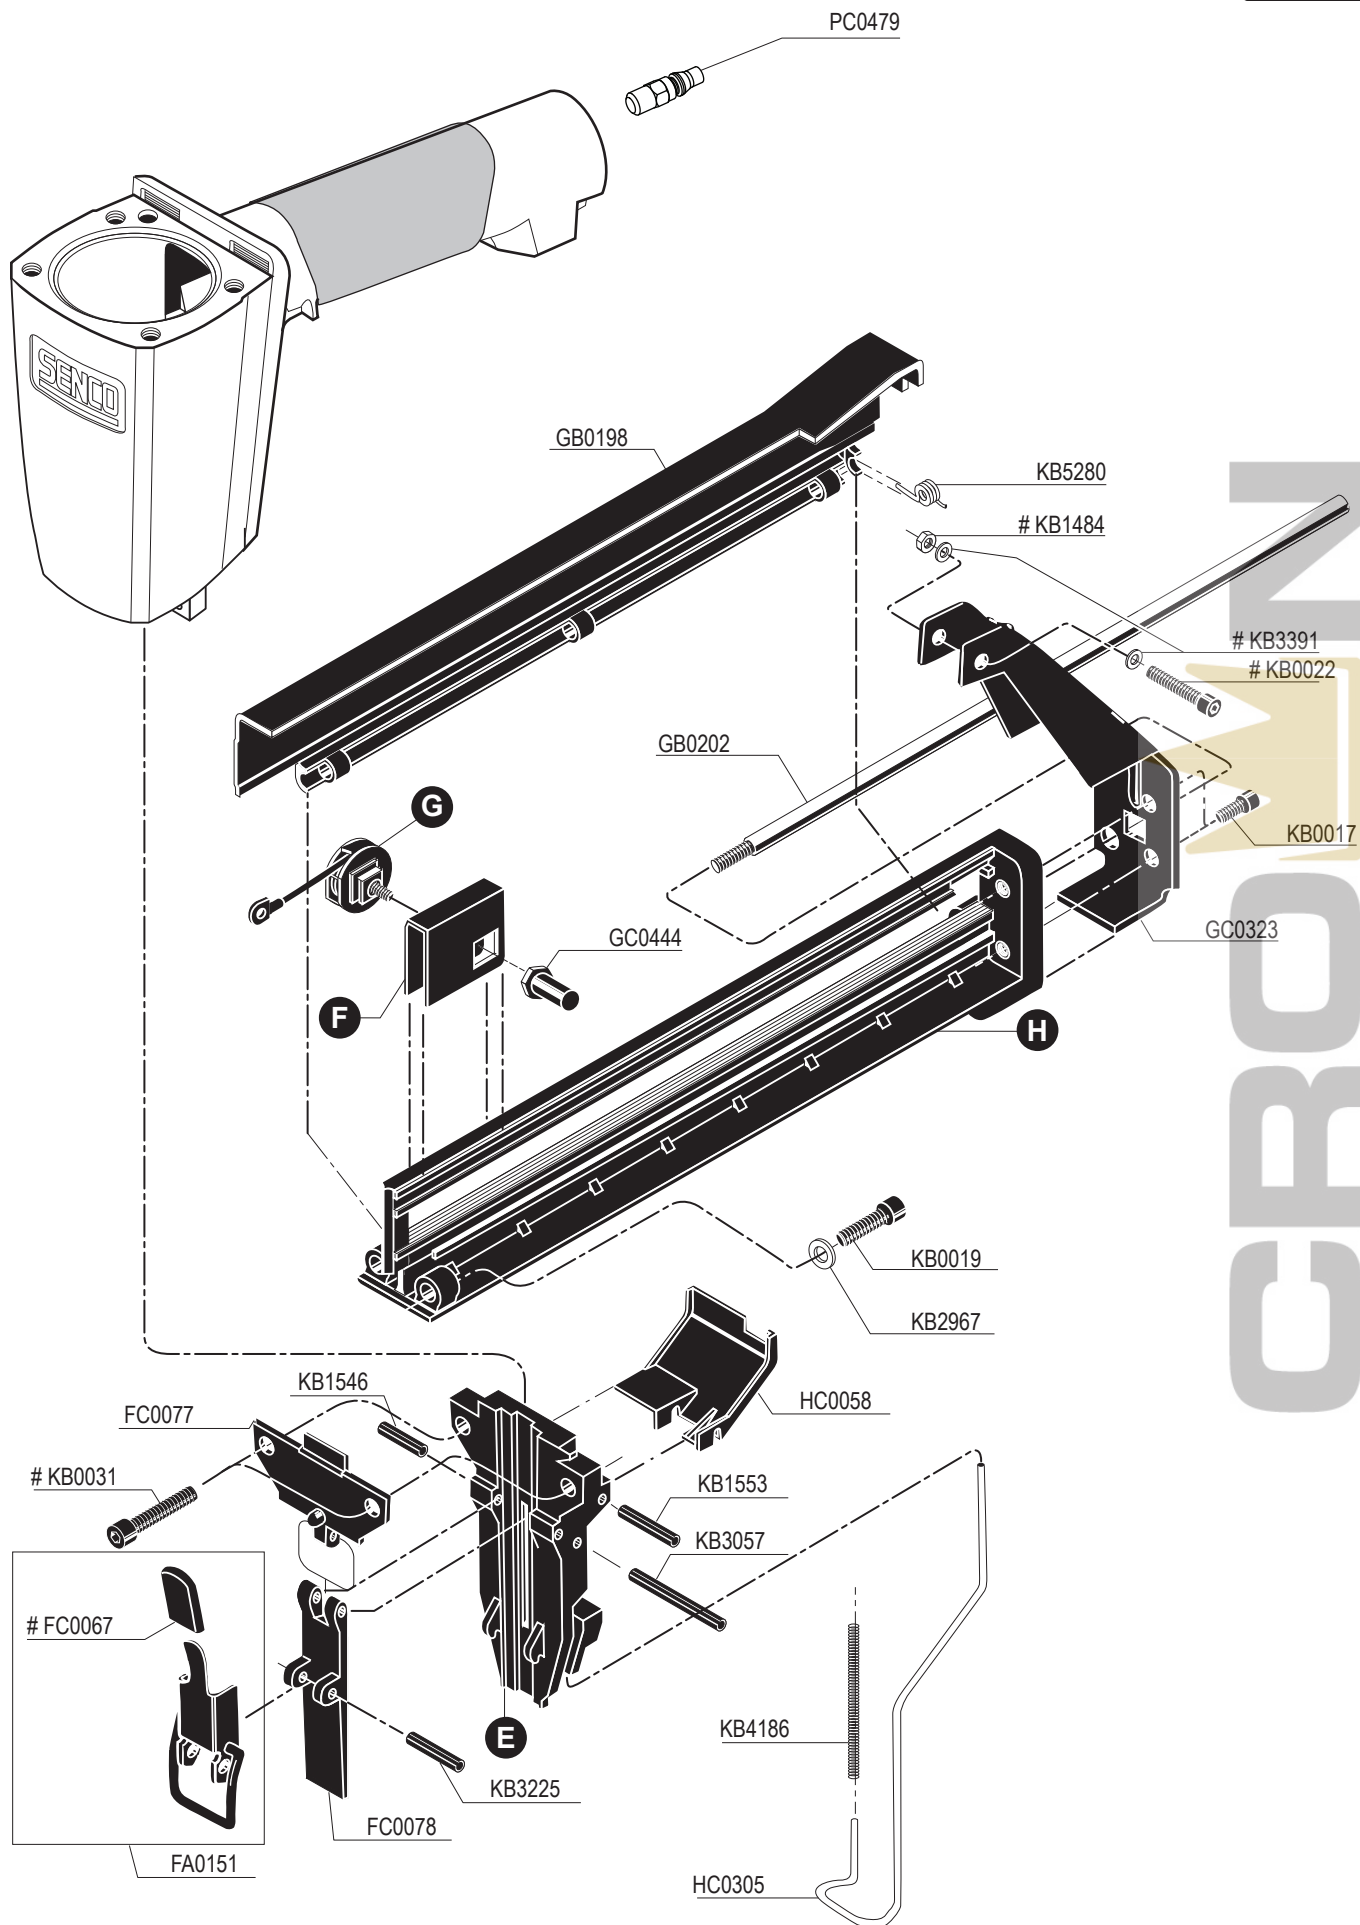

1 1/2" Medium/Heavy Wire Stapler

SKSXP