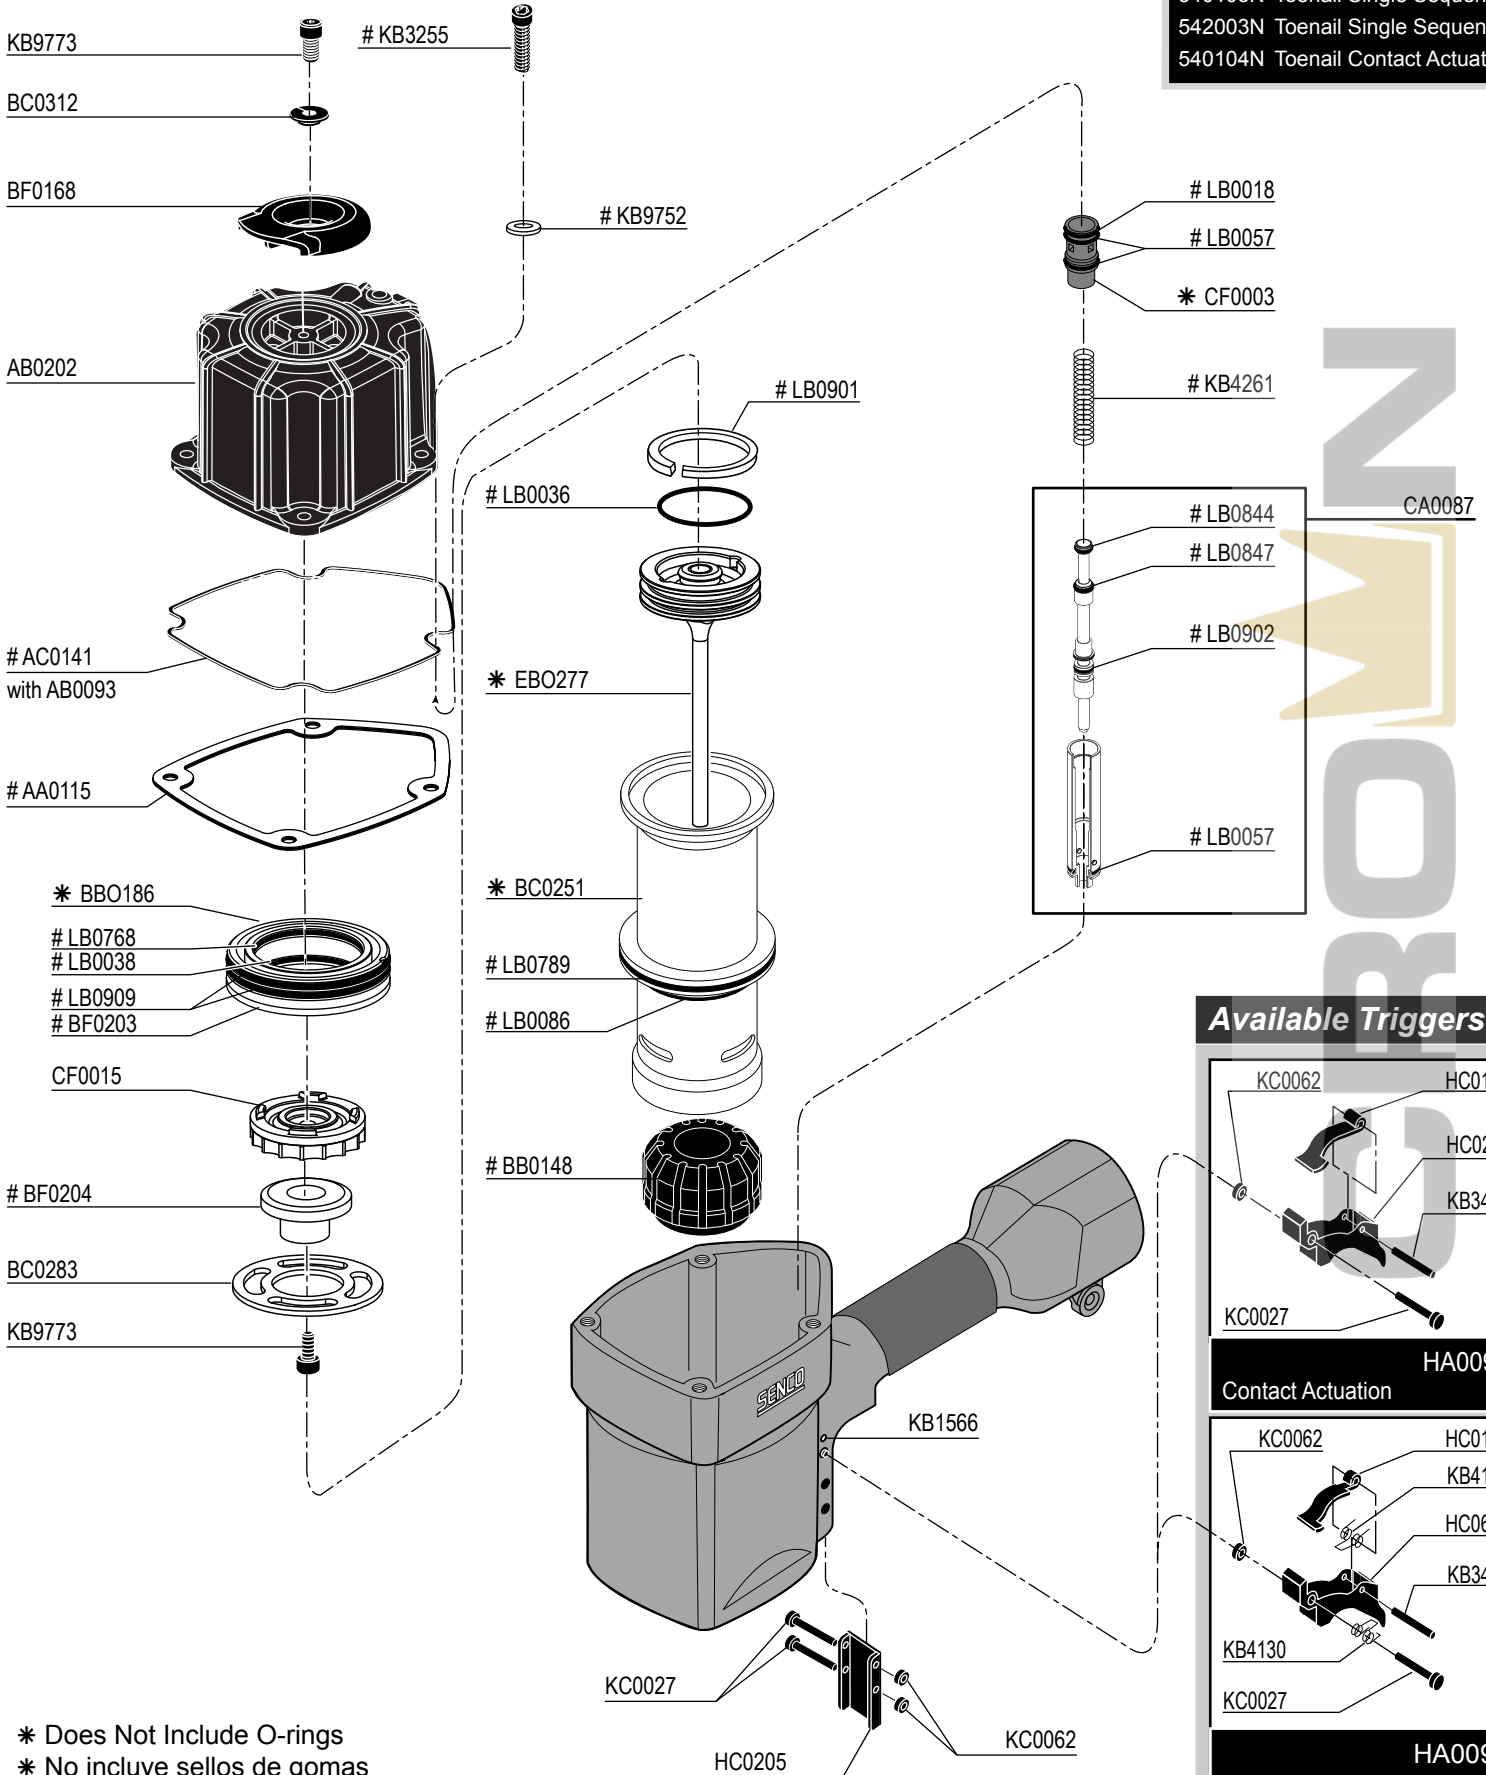

= Contents of YK0366 Repair Kit

Model	
540101N	Contact Actuation
542001N	Contact Actuation
540103N	Toenail Single Sequential
542003N	Toenail Single Sequential
540104N	Toenail Contact Actuation

- Does Not Include O-rings
- No incluye sellos de gomas
- Joints exclus