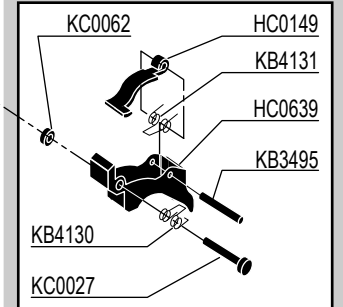

HA0098
Single Sequential