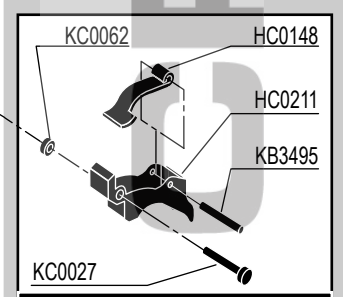

Available Triggers

HA0093
Contact Actuation