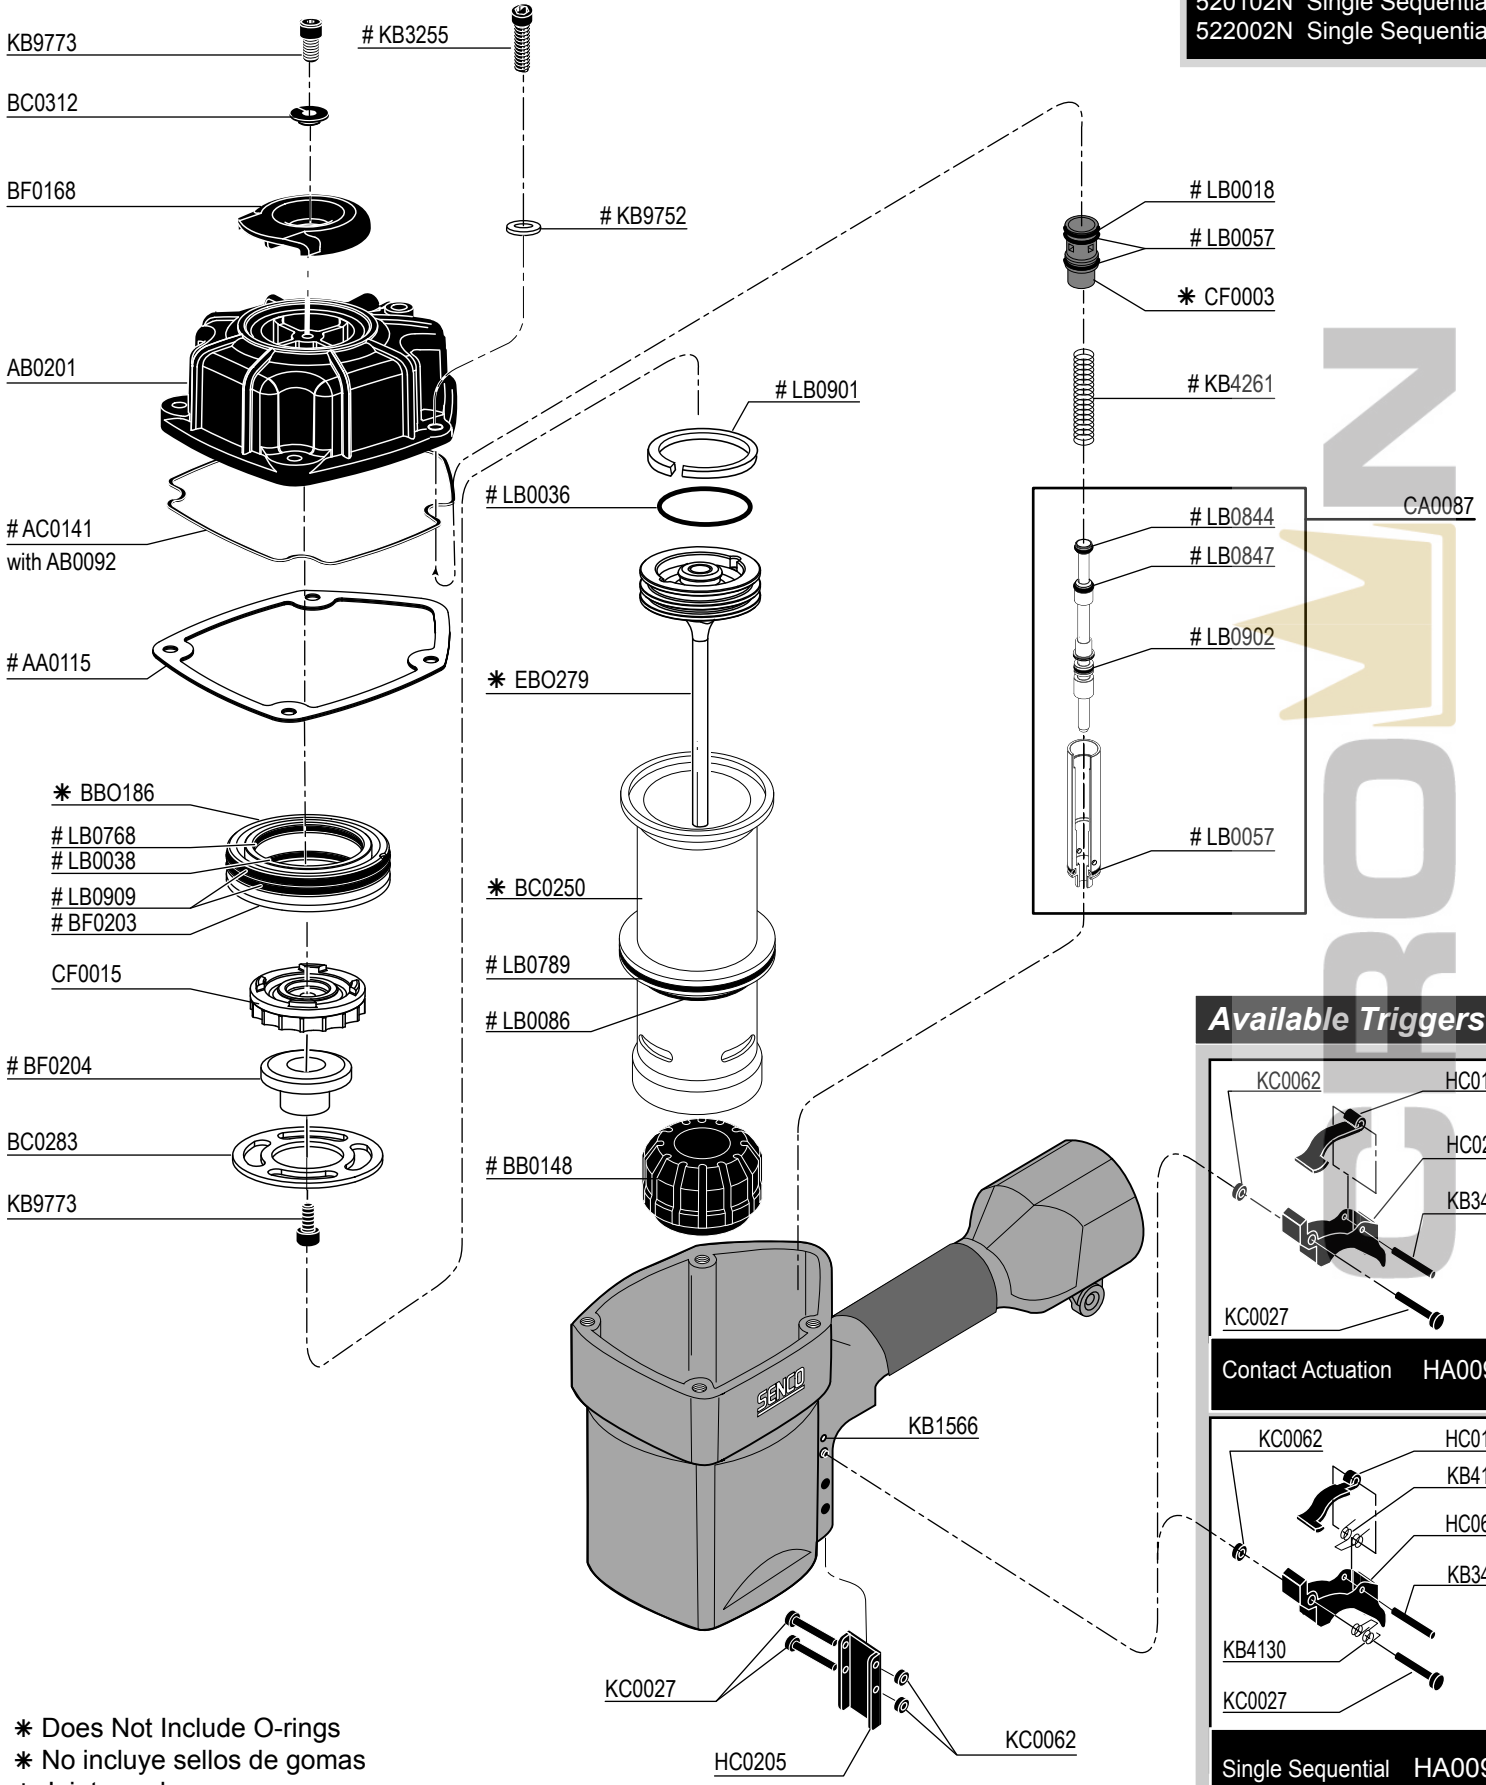

= Contents of YK0366 Repair Kit

Tool #	Model
520101N	Contact Actuation
522001N	Contact Actuation
520102N	Single Sequential
522002N	Single Sequential