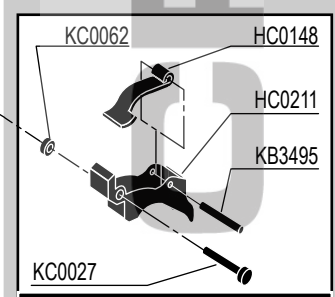

Available Triggers

Contact Actuation HA0093