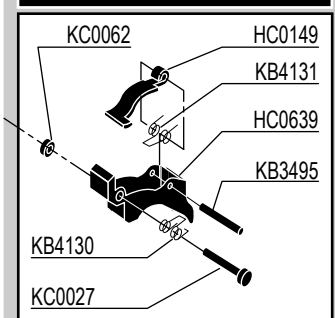

= Contents of YK0366 Repair Kit

Tool #	Model
520101N	Contact Actuation
522001N	Contact Actuation
520102N	Single Sequential
522002N	Single Sequential

Available Triggers

Contact Actuation HA0093

Single Sequential HA0098