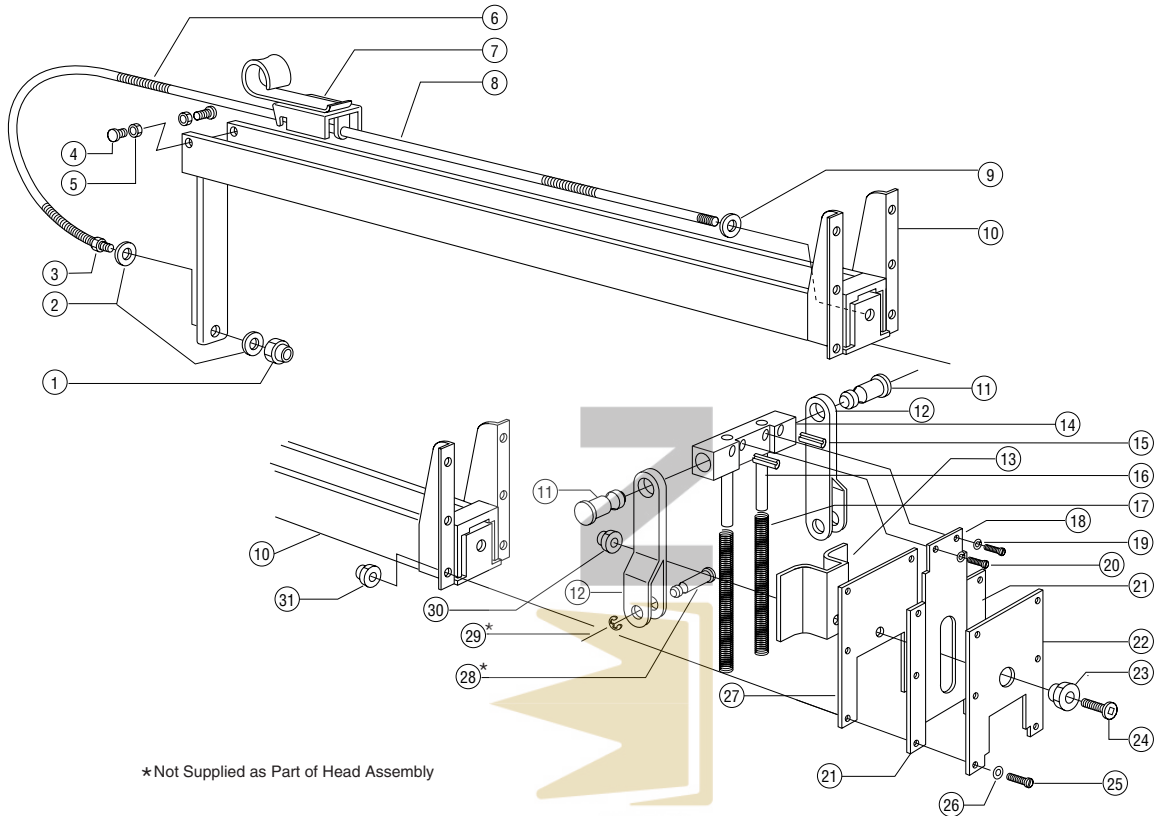

Staple Head Breakdown

Panne de la tête de l'agrafeuse

Lista de Grapas de Cabeza

Item No.	Product Code No.	Description	Quantity	Item No.	Product Code No.	Description	Quantity
1	33944005	L/Nut Nyl Ins 6MM	1	18	35211239	Blade/Drive 1-3/8 A	1
2	33921009	Washer/AF 6MM	2	18	35211246	Blade/Drive 1-1/4 C	1
3	33940017	Nut Reg Hex 6MM	1	19	33231207	L/Wash Med SPG 194 332	2
4	35217408	Screw/SOC 4MM x 70MM	2	20	33121403	Screw/SOC 10-24 x 5/8	2
5	33944003	L/Nut Nyl Ins 4MM	2	21	35211140	Guide/Blade 1-3/8 A	2
6	35212130	Spring/Pusher Comp	1	21	35211142	Guide/Blade 1-1/4 C	2
7	35212126	Assy/Pusher	1	22	35211139	Plate/Front	1
8	35212129	Rod/Pusher SPL Guide	1	23	35211245	Spacer/Blade 1-3/8 A	1
9	35212131	Washer/Spring	1	23	35211248	Spacer/Blade 1-1/4 C	1
10	35213410	Mag Weldment w/o Plate	1	24	33913137	Screw/FHD 5MM x 16	1
11	35211252	Pin/Bottomer Head	2	25	33912027	Screw/SOC 5MM x 16	6
12	35211241	Link/Drive	2	26	33231207	L/Wash Med SPG 194 337	6
13	35211244	Retainer/Spring Blade	1	27	35211141	Plate/Rear	1
14	35211251	Drive Block Assy.	1	28	35211229	Pivot/Retainer	2
15	33351353	Pin/Slot SPG 3/16 x 5/8	2	29	33950009	Ring E/Ext 6MM	2
16	33930345	Pin/SPG 5MM x 50	2	30	33944004	L/Nut Nyl Ins 5MM	1
17	35211230	Spring/Head Return	2	31	33944004	L/Nut Nyl Ins 5MM	6