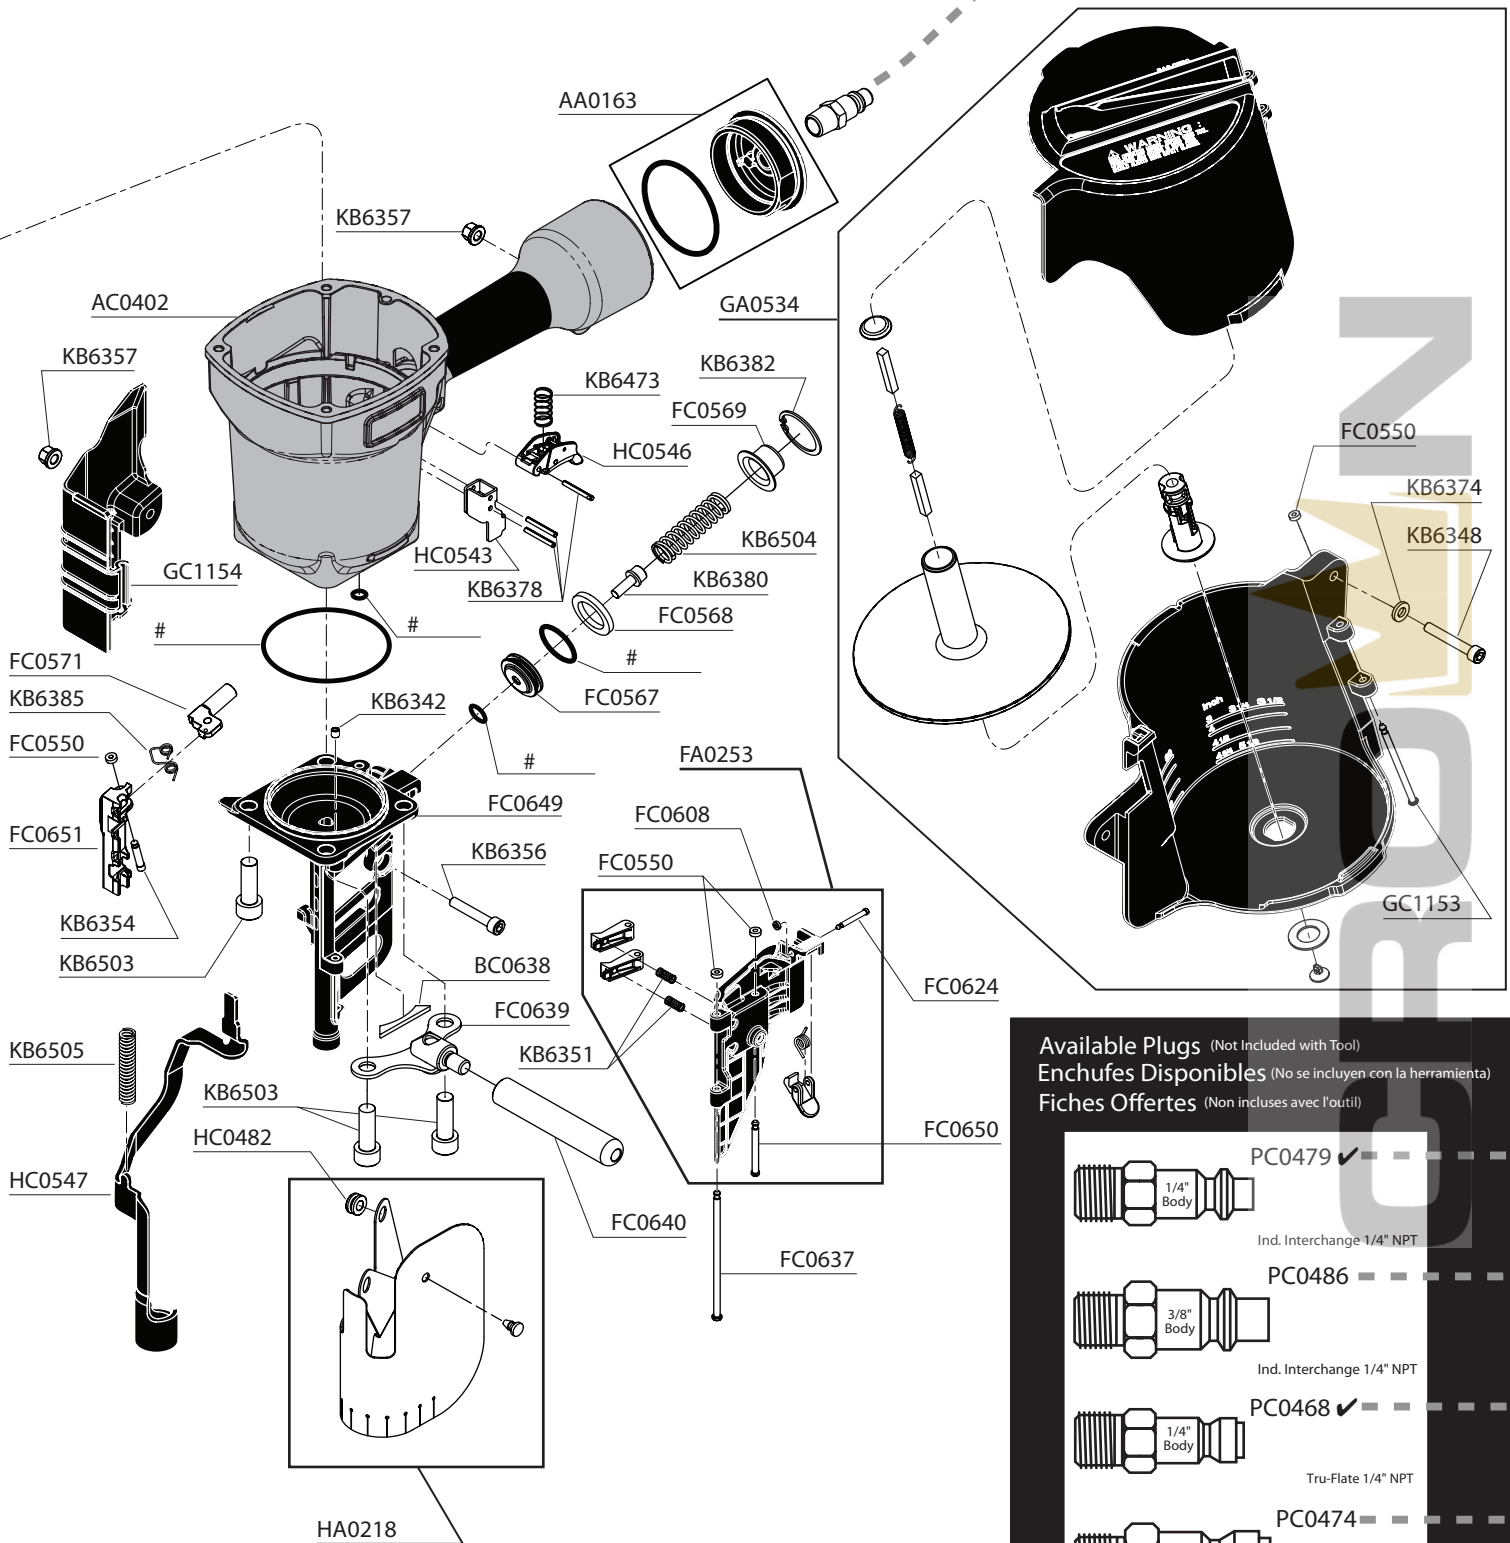

5 1/8" Coil Nailer

PalletPro™ 130XP

NFG05M Revised Dec. 16, 2013 (Replaces 3/2/11) © 2013 by SENCO Brands, Inc. Cincinnati, Ohio 45245 - U.S.A.

Available Plugs (Not Included with Tool)
Enchufes Disponibles (No se incluyen con la herramienta)
Fiches Offertes (Non incluses avec l'outil)