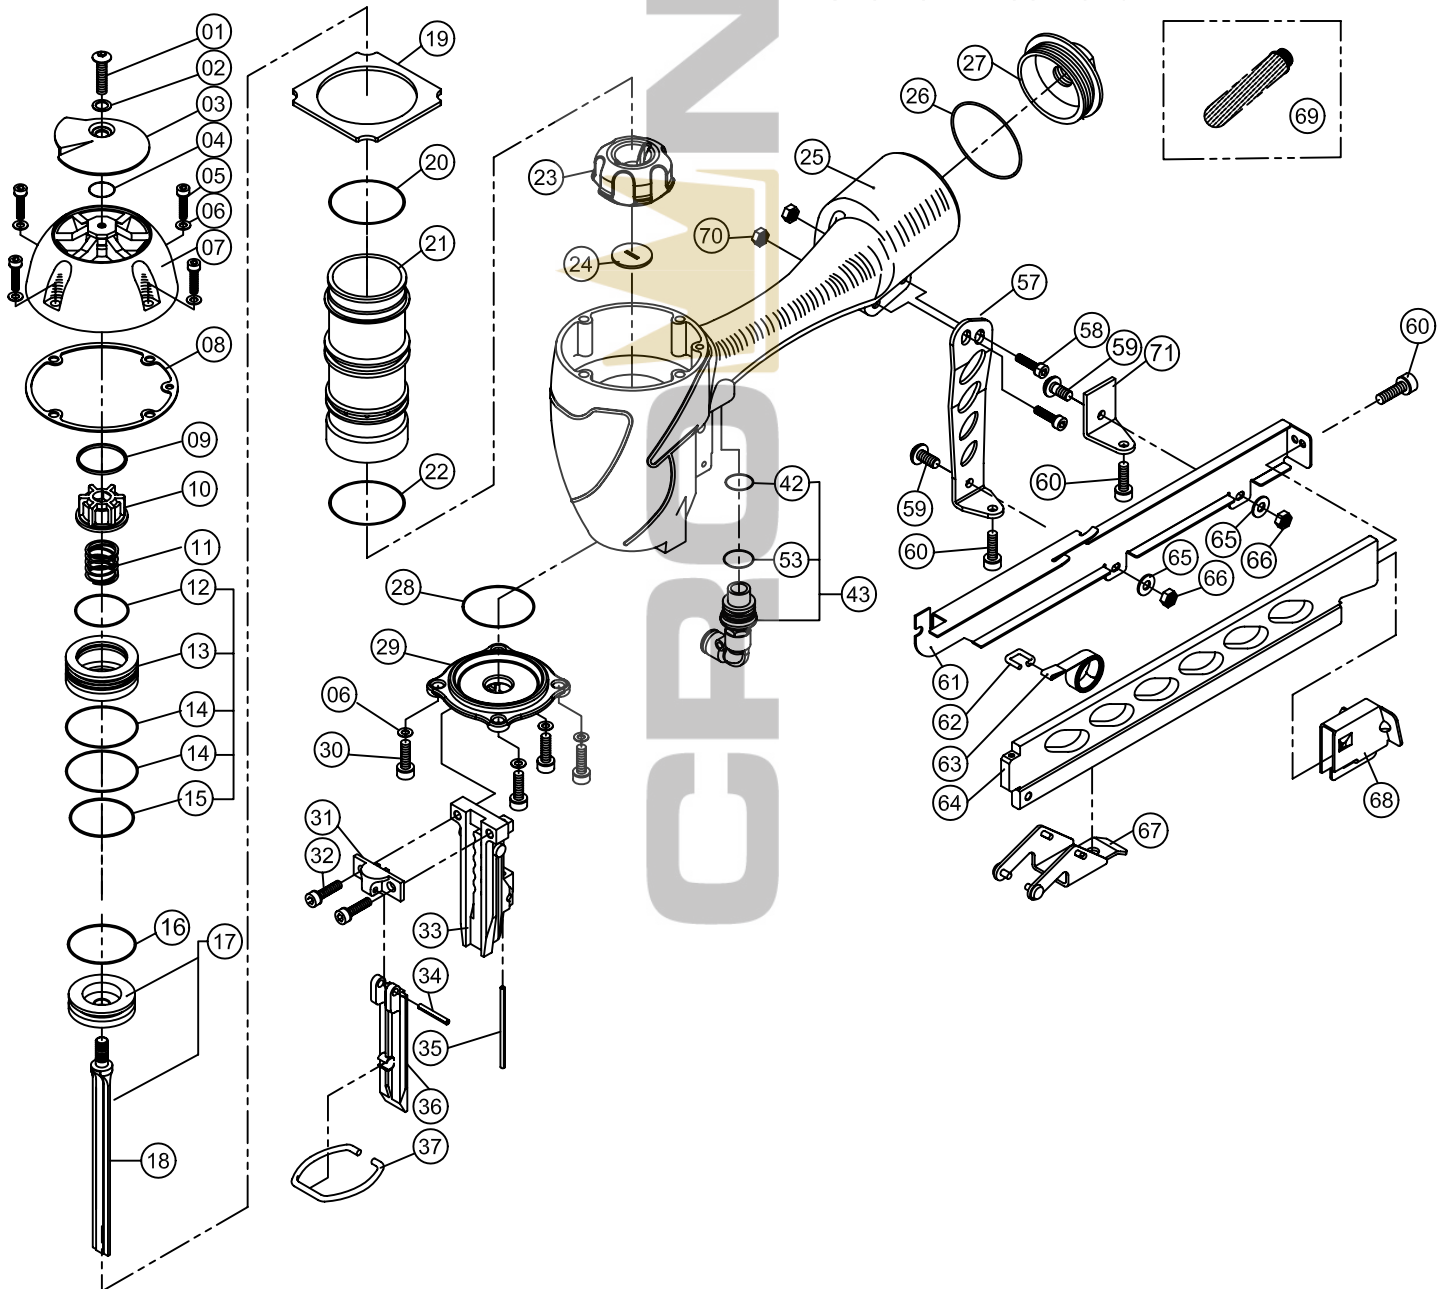

MODEL MS6650iLM

SPOTNAILS®

DIVISION OF PEACE INDUSTRIES, LTD.

1100 Hicks Rd
Rolling Meadows, IL 60008
Phone : 847-259-1620

9/2/2010

SPOTNAILS MODEL MS6650iLM

Ref No.	Part No.	Description	Ref No.	Part No.	Description
01	P-24370	Screw	29	P-60182	Bottom Plate
02	P-96118	Bushing	30	P-24453	Screw
03	P-70047	Exhaust Deflector	31	P-10276	Stationary Front Plate
04	P-64377	O-Ring	32	P-24358	Screw
05	P-24314	Cap Screw	33	P-08463	Wear Plate
06	P-32169	Flat Washer	34	P-07253	Roll Pin
07	P-60181	Cap	35	P-07257	Safety Yoke Pin
◆ 08	P-62080	Gasket	36	P-10277	Removable Front Plate
09	P-03076	Spacer	37	P-18251	Latch Spring
10	P-15204	Exhaust Seal	◆ 42	P-64332	O-Ring
11	P-18442	Poppet Spring	43	AS97290	Remote Valve
◆ 12	P-64399	Poppet O-Ring	◆ 53	P-64328	O-Ring
13	P-63043	Poppet	57	P-13080	Bracket
◆ 14	P-64426	Poppet O-Ring	58	P-24383	Screw
◆ 15	P-64312	Cylinder Seal O-Ring	59	P-24370	Screw
◆ 16	P-64427	Piston O-Ring	60	P-24353	Screw
17	AS-06055	Piston & Driver Assembly	61	P-12443	Magazine Cover (A)
18	P-06237	Driver Blade	62	P-18131	Spring Clip
19	P-03082	Guide Spacer	63	P-18479	Negator Spring
◆ 20	P-64428	Cylinder O-Ring	64	P-12474	Magazine
21	P-05108	Cylinder	65	P-32170	Washer
◆ 22	P-64429	O-Ring	66	P-26142	Nut
23	P-15215	Bumper	67	P-04060	Quick Clear Latch
24	P-15191	Return Seal	68	P-09159	Pusher
25	P-01272	Body	69	P-97454	Filter
26	P-64312	O-Ring	70	P-26143	Nut
27	P-60156	End Cap	71	P-13107	Bracket
28	P-64430	O-Ring			

◆ Parts Included In AS-97372 O-Ring And Seal Kit