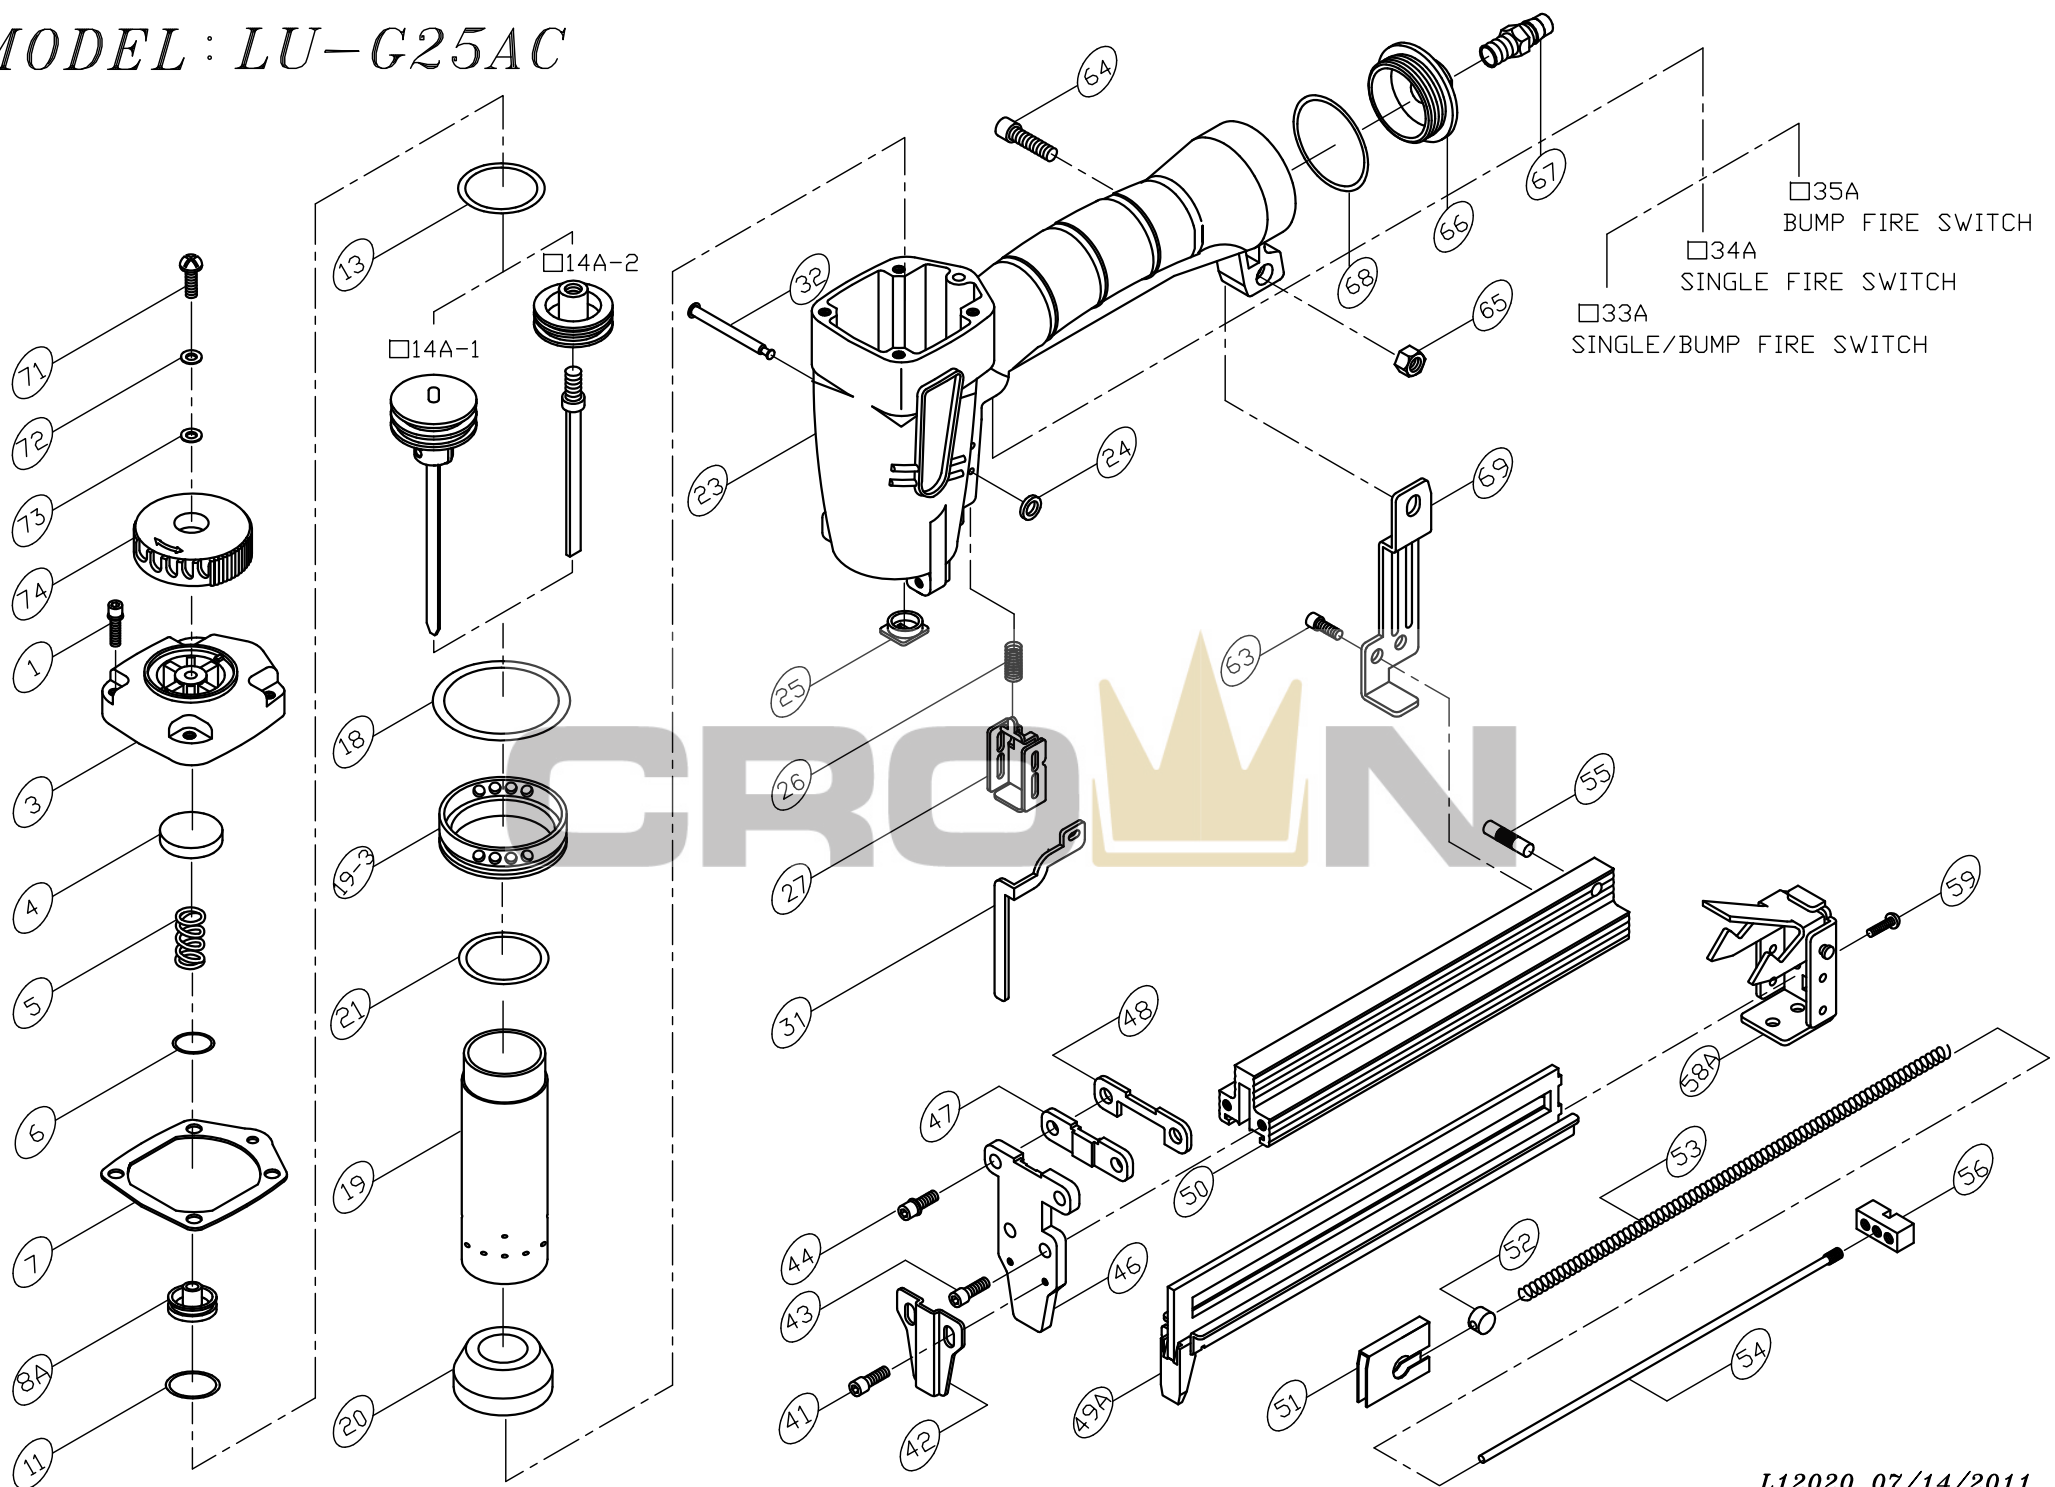

MODEL : LU-G25AC

PARTS LIST (LU-G25AC)

*WHEN ORDERING SPARE PARTS, PLEASE STATE ITEM No, PART NO. AND DESCRIPTION.

ITEM	PART NO	DESCRIPTION	QTY	ITEM	PART NO	DESCRIPTION	QTY	ITEM	PART NO	DESCRIPTION	QTY
01	HS05080BW-16	HEX. SOC. HD. BOLT+SW	4	53	11305301	SPRING**	1				
03	11100302	CAP	1	54	11305401	ROD	1				
04	12100401	SEAL**	1	55	11305501	SHAFT	1				
05	12100501	SPRING**	1	56	11305601	SET BLOCK	1				
06	OR13824N	O RING**	1	58A	11605801A	END CORE ASM.	1				
07	11100701	CAP SEAL**	1	59	US05080B-10	UM. HD. BOLT	2				
08A	12100801A	HEAD VALVE ASM.	1	63	HS04070B-10	HEX. SOC. HD. BOLT	2				
11	OR31824N	O RING**	1	64	HS05080B-16	HEX. SOC. HD. BOLT	1				
13	OR22431N	O RING**	1	65	LN0500N	LOCK NUT	1				
14A-1	12001403A	DRIVER ASSEMBLY**	1	66	11106601	COVER	1				
14A-2	12001404A	DRIVER ASSEMBLY**	1	67	12106401	AIR PLUG	1				
18	OR44431N	O RING**	1	68	OR40030N	O RING**	1				
19	11101902	CYLINDER	1	69	11306902	BRACKET	1				
19-3	11101903	COLLAR	1	71	US05080B-06	UM. HD. BOLT	1				
20	11002001	BUMPER**	1	72	FW050120B-08	FLAT WASHER	1				
21	OR28318N	O RING**	1	73	12103301	SEAL	1				
23	11102309	BODY	1	74	13907403	EXHAUST COVER	1				
24	OR01919N	O RING**	2								
25	11602501	JOINT GUIDE	1								
26	11002601	SPRING	1								
27	11002702	GUIDE SAFETY LEVER	1								
31	11303101	SAFETY LEVER	1								
32	11103201	STEPPED PIN	2								
41	HS04070B-06	HEX. SOC. HD. BOLT	2								
42	11604201	NOSE COVER	1								
43	HS04070B-12	HEX. SOC. HD. BOLT	2								
44	HS05080BW-25	HEX. SOC. HD. BOLT+SW	2								
46	12004601	NOSE	1								
47	11304701	SET PLATE	1								
48	12104501	SET PLATE	1								
49A	12004901A	STAPLE GUIDE UNIT	1								
50	12005001	MAGAZINE	1								
51	12005101	PUSHER	1								
52	14305201	SLIDE BLOCK	1								