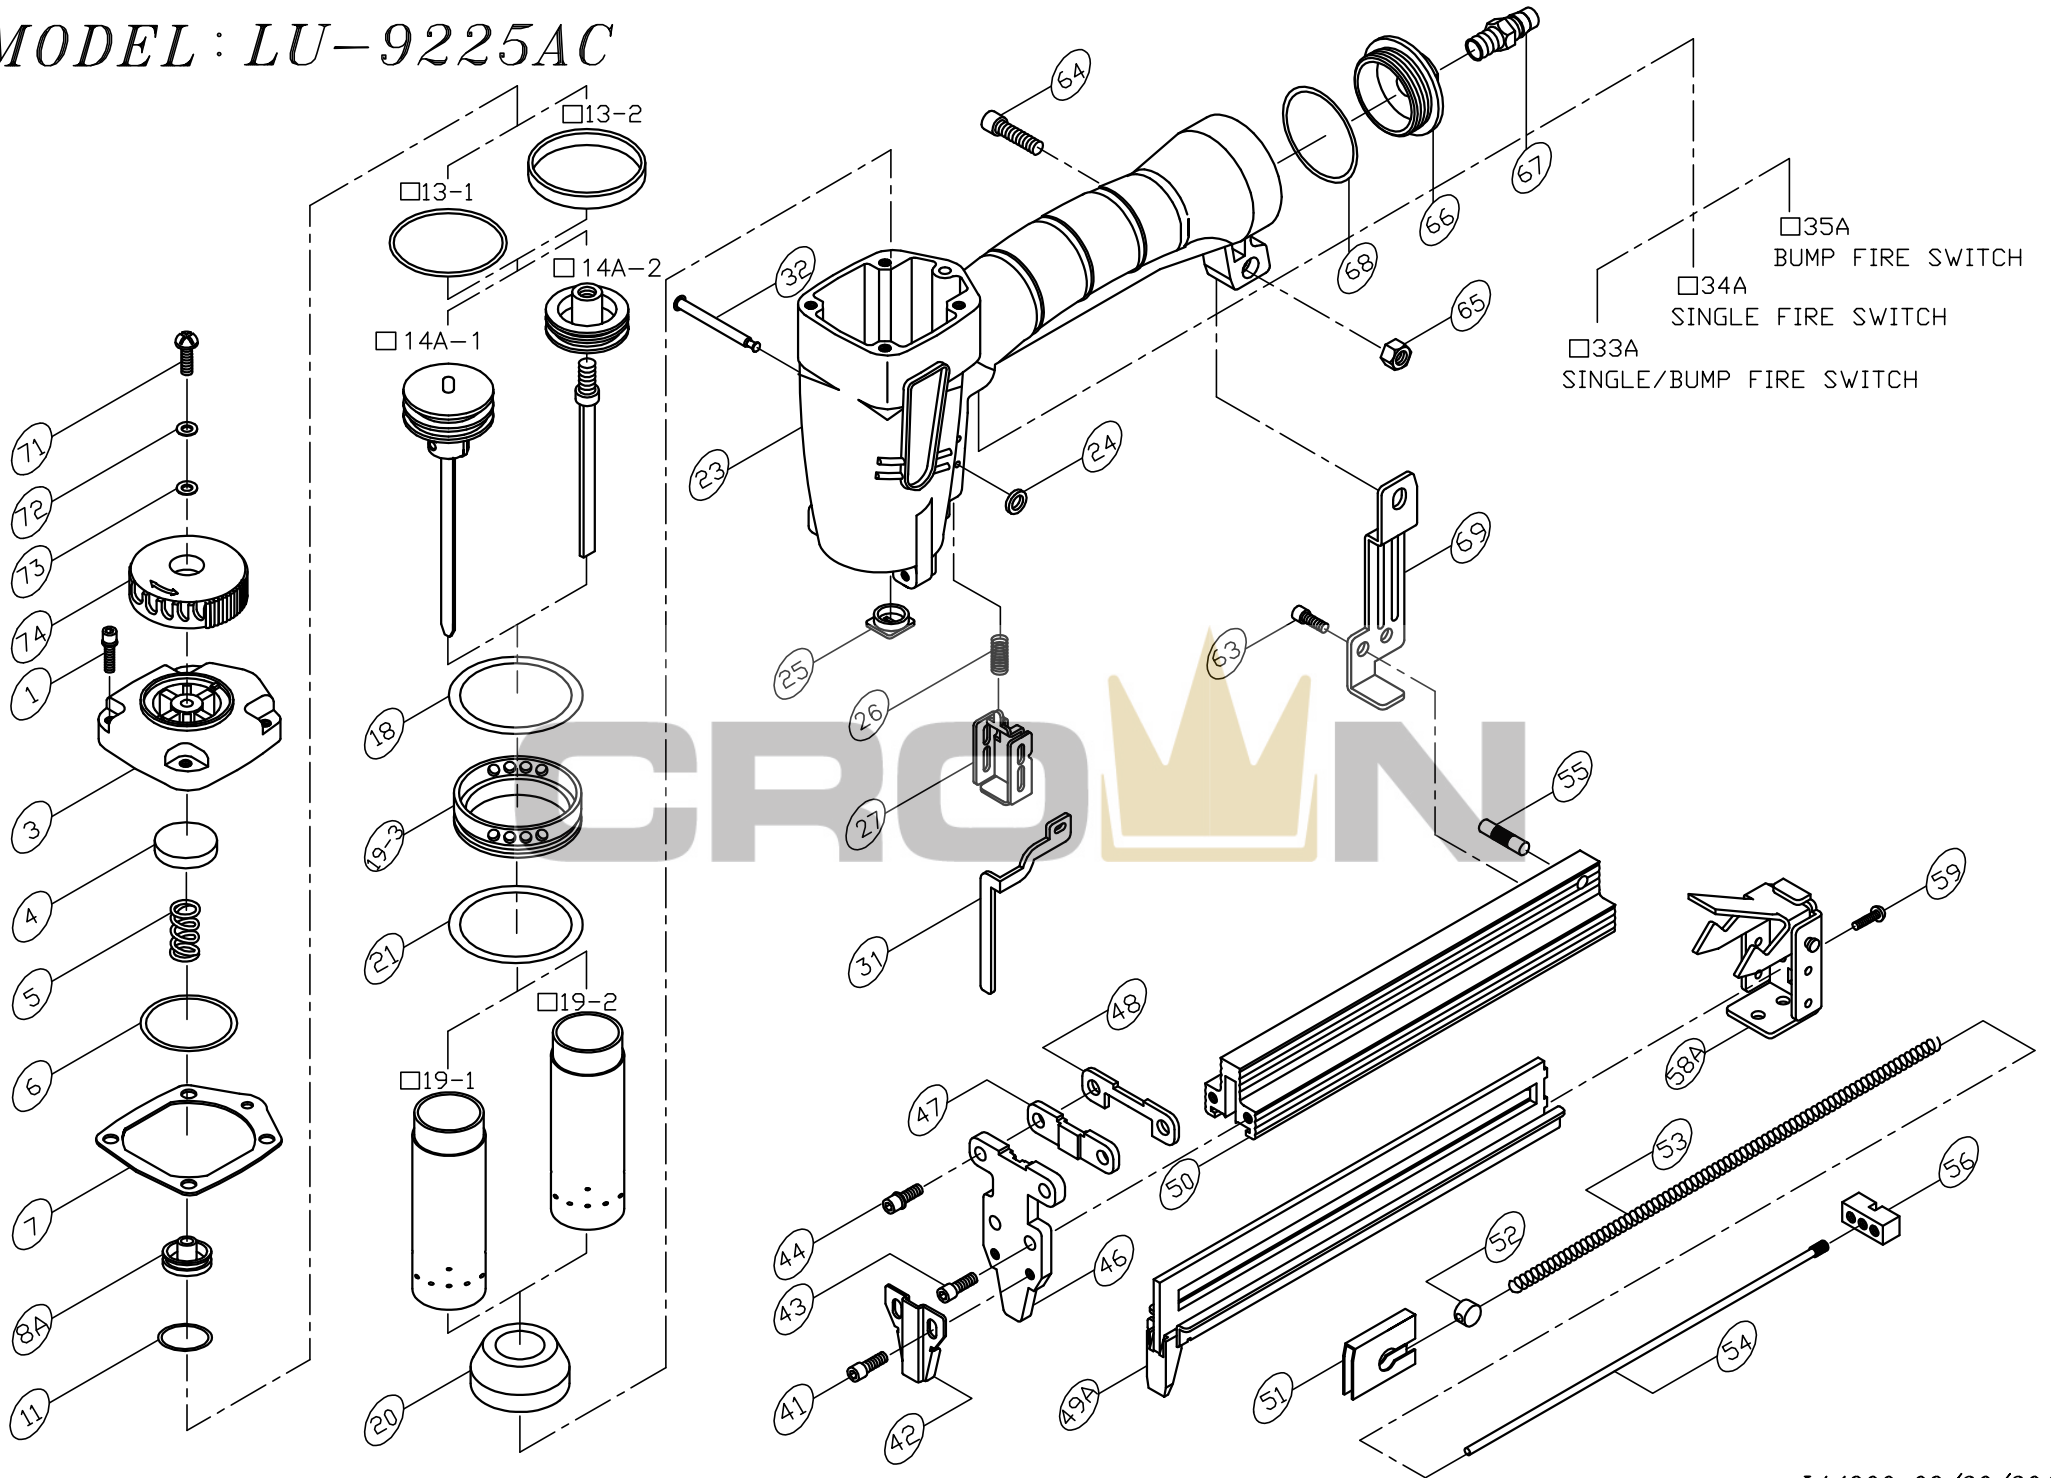

MODEL : LU-9225AC

PARTS LIST (LU-9225AC)

*WHEN ORDERING SPARE PARTS, PLEASE STATE ITEM No, PART NO. AND DESCRIPTION.

ITEM	PART NO	DESCRIPTION	QTY	ITEM	PART NO	DESCRIPTION	QTY	ITEM	PART NO	DESCRIPTION	QTY
01	HS05080BW-16	HEX. SOC. HD. BOLT+SW	4	51	11805101	PUSHER	1				
03	11100302	CAP	1	52	12405202	SLIDE BLOCK	1				
04	12100401	SEAL**	1	53	11305301	SPRING**	1				
05	12100501	SPRING**	1	54	11305401	ROD	1				
06	OR13824N	O RING**	1	55	11305501	SHAFT	1				
07	11100701	CAP SEAL**	1	56	11305601	SET BLOCK	1				
08A	12100801A	HEAD VALVE ASM.	1	58A	11605801A	END CORE ASM.	1				
11	OR31824N	O RING**	1	59	US05080B-10	UM. HD. BOLT	2				
13-1	OR22431N	O RING**	1	63	HS04070B-10	HEX. SOC. HD. BOLT	2				
13-2	11001303	PISTON RING	1	64	HS05080B-16	HEX. SOC. HD. BOLT	1				
14A-1	11801401A	DRIVER ASSEMBLY**	1	65	LN0500N	LOCK NUT	1				
14A-2	11801402A	DRIVER ASSEMBLY**	1	66	11106601	COVER	1				
18	OR44431N	O RING**	1	67	12106401	AIR PLUG	1				
19-1	11101902	CYLINDER	1	68	OR40030N	O RING**	1				
19-2	11101902G	CYLINDER	1	69	11306902	BRACKET	1				
19-3	11101903	COLLAR	1	71	US05080B-06	UM. HD. BOLT	1				
20	11002001	BUMPER**	1	72	FW050120B-08	FLAT WASHER	1				
21	OR28318N	O RING**	1	73	12103301	SEAL	1				
23	11102309	BODY	1	74	13907403	EXHAUST COVER	1				
24	OR01919N	O RING**	2								
25	11602501	JOINT GUIDE	1								
26	11002601	SPRING	1								
27	11002702	GUIDE SAFETY LEVER	1								
31	11303101	SAFETY LEVER	1								
32	11103201	STEPPED PIN	2								
41	HS04070B-06	HEX. SOC. HD. BOLT	2								
42	11604201	NOSE COVER	1								
43	HS04070B-12	HEX. SOC. HD. BOLT	2								
44	HS05080BW-25	HEX. SOC. HD. BOLT+SW	2								
46	12404601	NOSE	1								
47	11304701	SET PLATE	1								
48	12104501	SET PLATE	1								
49A	11804901A	STAPLE GUIDE UNIT	1								
50	11805001	MAGAZINE	1								