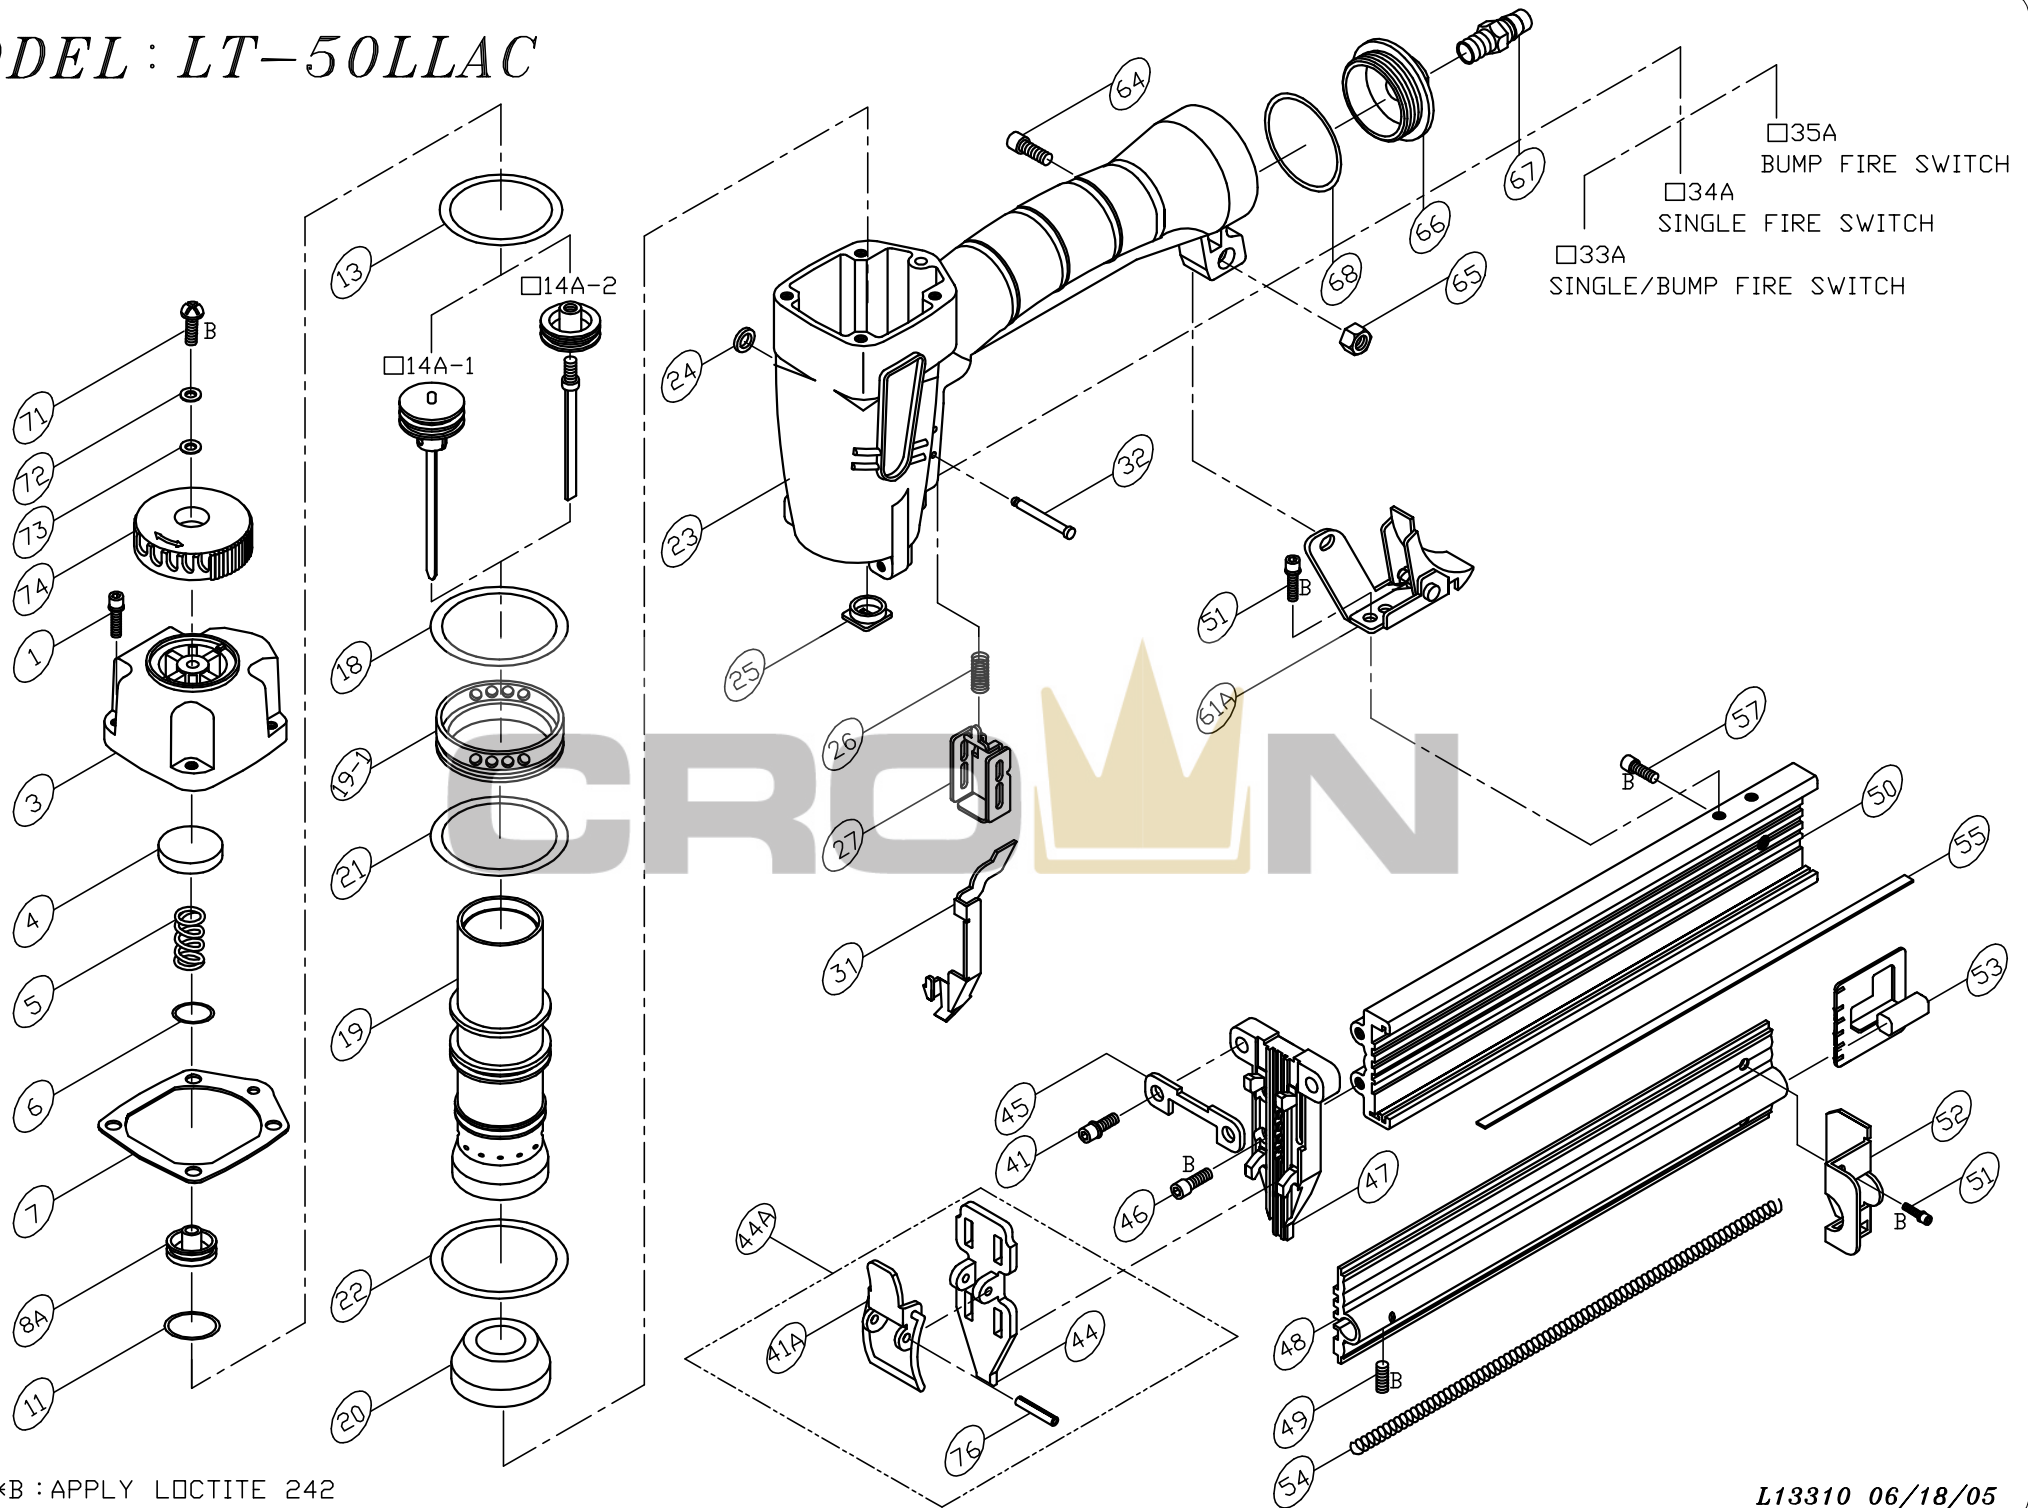

MODEL : LT-50LLAC

*B : APPLY LOCTITE 242

L13310 06/18/05

PARTS LIST (LT-50LLAC)

*WHEN ORDERING SPARE PARTS, PLEASE STATE ITEM No, PART NO. AND DESCRIPTION.

ITEM	PART NO	DESCRIPTION	QTY	ITEM	PART NO	DESCRIPTION	QTY	ITEM	PART NO	DESCRIPTION	QTY
01	HS05080BW-20	HEX. SOC. HD. BOLT+SW	4	51	HS04070BW-08	HEX. SOC. HD. BOLT+SW	4				
03	13900306	CAP	1	52	13105201	TAIL COVER	1				
04	12100401	SEAL**	1	53	13705301	PUSHER	1				
05	12100501	SPRING**	1	54	12105401	SPRING**	1				
06	OR13824N	O RING**	1	55	13606001	NAIL GUIDE LINER	1				
07	11100701	CAP SEAL**	1	57	HS05080B-07	HEX. SOC. HD. BOLT	1				
08A	13900801A	HEAD VALVE ASM.	1	61A	13906102A	BRACKET ASSEMBLY	1				
11	OR31824N	O RING**	1	64	HS05080B-16	HEX. SOC. HD. BOLT	1				
13	OR25735N	O RING**	1	65	LN0500N	LOCK NUT	1				
14A-1	13301401A	DRIVER ASSEMBLY**	1	66	11106601	COVER	1				
14A-2	13301402A	DRIVER ASSEMBLY**	1	67	12106401	AIR PLUG	1				
18	OR44431N	O RING**	1	68	OR40030N	O RING**	1				
19	13301901	CYLINDER	1	71	US05080B-06	UM. HD. BOLT	1				
19-1	13901903	COLLAR	1	72	FW050120B-08	FLAT WASHER	1				
20	13902001	BUMPER**	1	73	12103301	SEAL	1				
21	OR35020N	O RING**	1	74	13907403	EXHAUST COVER	1				
22	OR35735N	O RING**	1	76	RP3020S	ROLLED PIN	1				
23	11102309	BODY	2								
24	OR01919N	O RING**	2								
25	13702501	JOINT GUIDE	1								
26	11002601	SPRING	1								
27	11002702	GUIDE SAFETY LEVER	1								
31	13203101	SAFETY LEVER	1								
32	11103201	STEPPED PIN	2								
41	HS05080BW-25	HEX. SOC. HD. BOLT+SW	2								
41A	13104101A	LATCH**	1								
44	13104401	DRIVER GUIDE COVER	1								
44A	13104401A	DRIVER GUIDE COVER ASM	1								
45	12104501	SET PLATE	1								
46	HS04070B-12	HEX. SOC. HD. BOLT	2								
47	13704701	DRIVER GUIDE	1								
48	13605201	MAGAZINE COVER	1								
49	SS04070B-12	SET SCREW	1								
50	13705003	MAGAZINE	1								