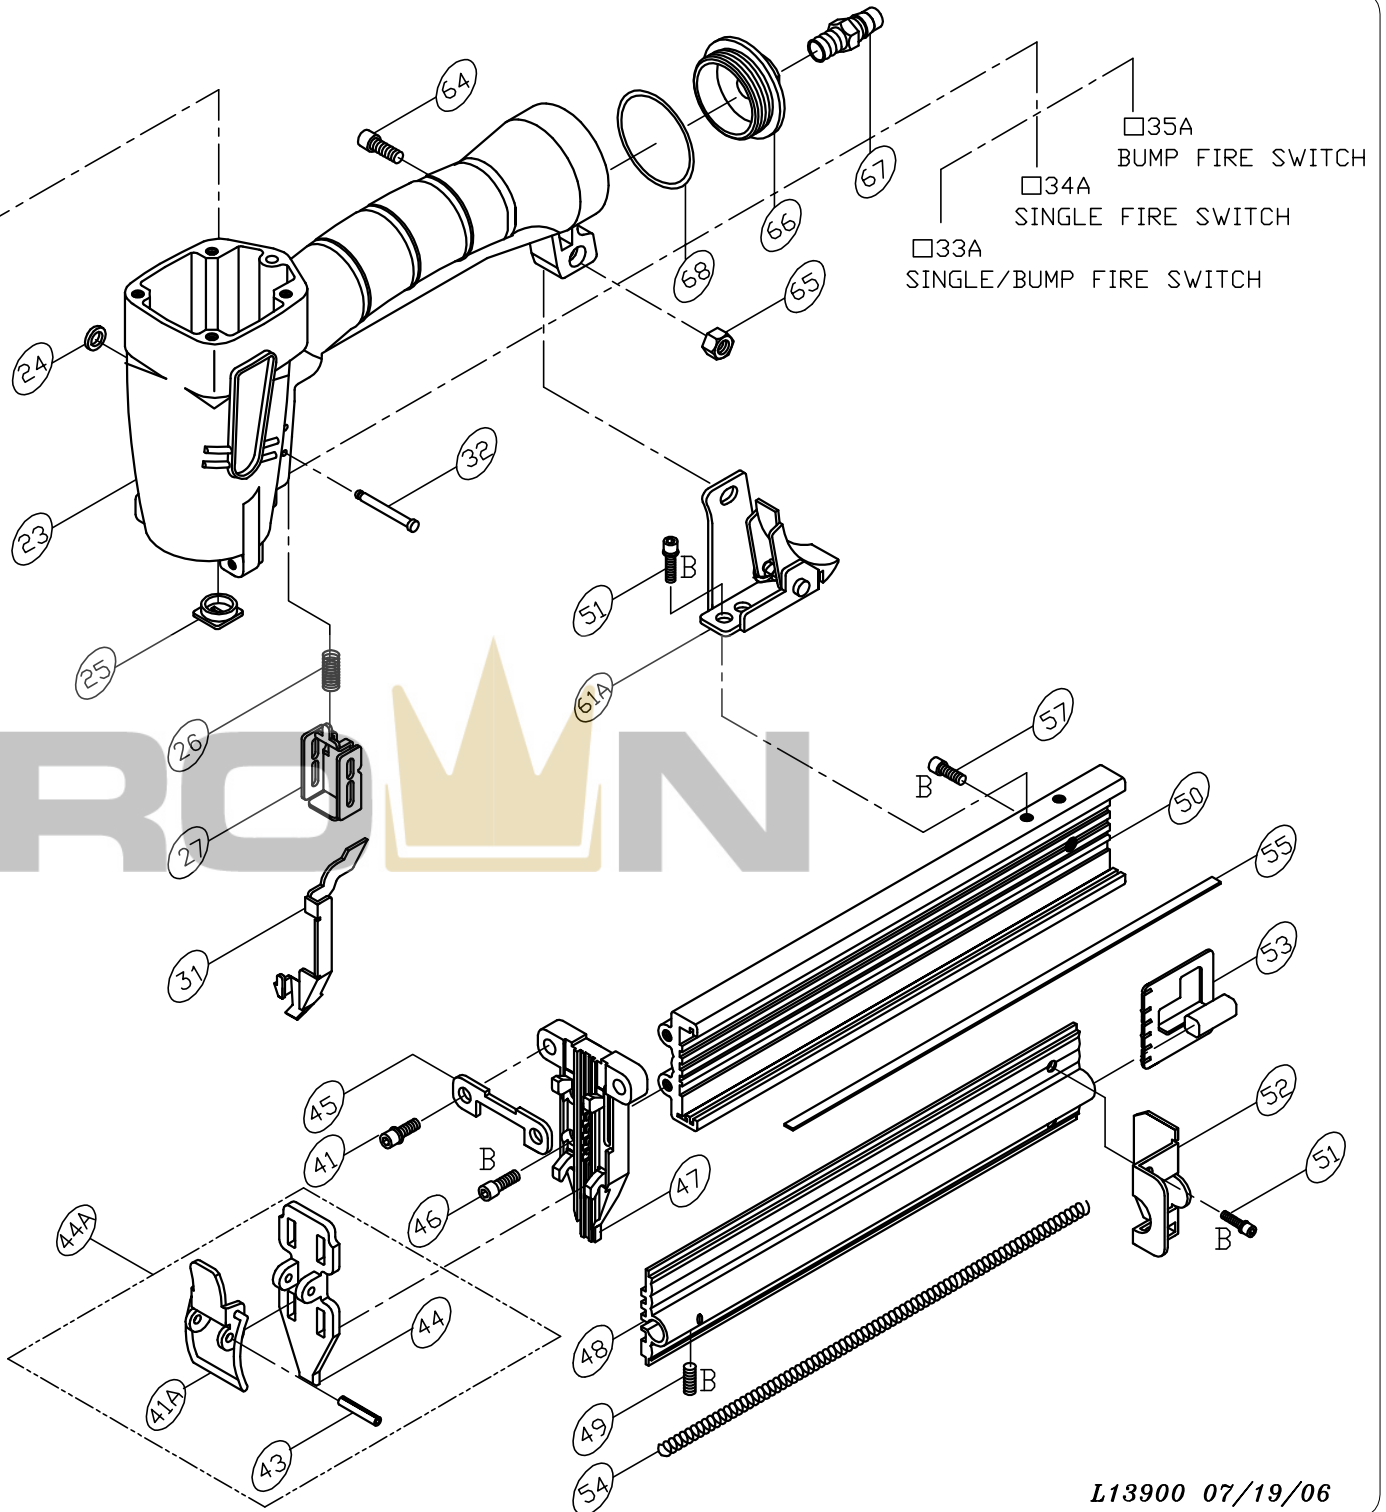

MODEL : LNF-50AC

- 35A BUMP FIRE SWITCH
- 34A SINGLE FIRE SWITCH
- 33A SINGLE/BUMP FIRE SWITCH

*B : APPLY LOCTITE 242

L13900 07/19/06

PARTS LIST (LNF-50AC)

*WHEN ORDERING SPARE PARTS, PLEASE STATE ITEM No, PART NO. AND DESCRIPTION.

ITEM	PART NO	DESCRIPTION	QTY	ITEM	PART NO	DESCRIPTION	QTY	ITEM	PART NO	DESCRIPTION	QTY
01	HS05080BW-20	HEX. SOC. HD. BOLT+SW	4	49	SS04070B-12	SET SCREW	1				
03	13900306	CAP	1	50	13105001	MAGAZINE	1				
04	12100401	SEAL**	1	51	HS04070BW-08	HEX. SOC. HD. BOLT+SW	4				
05	12100501	SPRING**	1	52	13105201	TAIL COVER	1				
06	OR13824N	O RING**	1	53	13105301	PUSHER	1				
07	11100701	CAP SEAL**	1	54	12105401	SPRING**	1				
08A	13900801A	HEAD VALVE ASM.	1	55	12105501	NAIL GUIDE LINER	1				
11	OR31824N	O RING**	1	57	HS05080B-07	HEX. SOC. HD. BOLT	1				
13-1	OR23735N	O RING**	1	61A	13206101A	BRACKET ASSEMBLY	1				
13-2	13901304	PISTON RING	1	64	HS05080B-16	HEX. SOC. HD. BOLT	1				
14A-1	13901401A	DRIVER ASSEMBLY**	1	65	LN0500N	LOCK NUT	1				
14A-2	13901402A	DRIVER ASSEMBLY**	1	66	11106601	COVER	1				
18	OR44431N	O RING**	1	67	12106401	AIR PLUG	1				
19-1	13901902	CYLINDER	1	68	OR40030N	O RING**	1				
19-2	13901902G	CYLINDER	1	71	US05080B-06	UM. HD. BOLT	1				
19-3	13901903	COLLAR	1	72	FW05012B-08	FLAT WASHER	1				
20	13902001	BUMPER**	1	73	12103301	SEAL	1				
21	OR35020N	O RING**	2	74	13907403	EXHAUST COVER	1				
23	11102309	BODY	1								
24	OR01919N	O RING**	2								
25	10902501	JOINT GUIDE	1								
26	11002601	SPRING	1								
27	11002702	GUIDE SAFETY LEVER	1								
31	13203101	SAFETY LEVER	1								
32	11103201	STEPPED PIN	2								
41	HS05080BW-25	HEX. SOC. HD. BOLT+SW	2								
41A	13104101A	LATCH**	1								
43	RP3020S	ROLLED PIN	1								
44	13104401	DRIVER GUIDE COVER	1								
44A	13104401A	DRIVER GUIDE COVER ASM	1								
45	12104501	SET PLATE	1								
46	HS04070B-12	HEX. SOC. HD. BOLT	2								
47	13104701	DRIVER GUIDE	1								
48	13104801	MAGAZINE COVER	1								