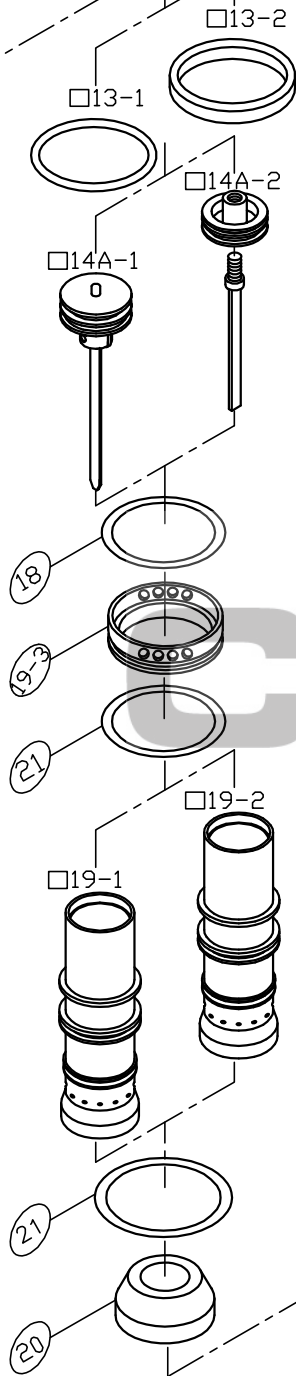

MODEL : LNF-50AC

- 35A BUMP FIRE SWITCH
- 34A SINGLE FIRE SWITCH
- 33A SINGLE/BUMP FIRE SWITCH

*B : APPLY LOCTITE 242

L13900 07/19/06

PARTS LIST (LNF-50AC)

*WHEN ORDERING SPARE PARTS, PLEASE STATE ITEM No, PART NO. AND DESCRIPTION.

ITEM	PART NO	DESCRIPTION	QTY	ITEM	PART NO	DESCRIPTION	QTY	ITEM	PART NO	DESCRIPTION	QTY
01	HS05080BW-20	HEX. SOC. HD. BOLT+SW	4	49	SS04070B-12	SET SCREW	1				
03	13900306	CAP	1	50	13105001	MAGAZINE	1				
04	12100401	SEAL**	1	51	HS04070BW-08	HEX. SOC. HD. BOLT+SW	4				
05	12100501	SPRING**	1	52	13105201	TAIL COVER	1				
06	OR13824N	O RING**	1	53	13105301	PUSHER	1				
07	11100701	CAP SEAL**	1	54	12105401	SPRING**	1				
08A	13900801A	HEAD VALVE ASM.	1	55	12105501	NAIL GUIDE LINER	1				
11	OR31824N	O RING**	1	57	HS05080B-07	HEX. SOC. HD. BOLT	1				
13-1	OR23735N	O RING**	1	61A	13206101A	BRACKET ASSEMBLY	1				
13-2	13901304	PISTON RING	1	64	HS05080B-16	HEX. SOC. HD. BOLT	1				
14A-1	13901401A	DRIVER ASSEMBLY**	1	65	LN0500N	LOCK NUT	1				
14A-2	13901402A	DRIVER ASSEMBLY**	1	66	11106601	COVER	1				
18	OR44431N	O RING**	1	67	12106401	AIR PLUG	1				
19-1	13901902	CYLINDER	1	68	OR40030N	O RING**	1				
19-2	13901902G	CYLINDER	1	71	US05080B-06	UM. HD. BOLT	1				
19-3	13901903	COLLAR	1	72	FW05012B-08	FLAT WASHER	1				
20	13902001	BUMPER**	1	73	12103301	SEAL	1				
21	OR35020N	O RING**	2	74	13907403	EXHAUST COVER	1				
23	11102309	BODY	1								
24	OR01919N	O RING**	2								
25	10902501	JOINT GUIDE	1								
26	11002601	SPRING	1								
27	11002702	GUIDE SAFETY LEVER	1								
31	13203101	SAFETY LEVER	1								
32	11103201	STEPPED PIN	2								
41	HS05080BW-25	HEX. SOC. HD. BOLT+SW	2								
41A	13104101A	LATCH**	1								
43	RP3020S	ROLLED PIN	1								
44	13104401	DRIVER GUIDE COVER	1								
44A	13104401A	DRIVER GUIDE COVER ASM	1								
45	12104501	SET PLATE	1								
46	HS04070B-12	HEX. SOC. HD. BOLT	2								
47	13104701	DRIVER GUIDE	1								
48	13104801	MAGAZINE COVER	1								