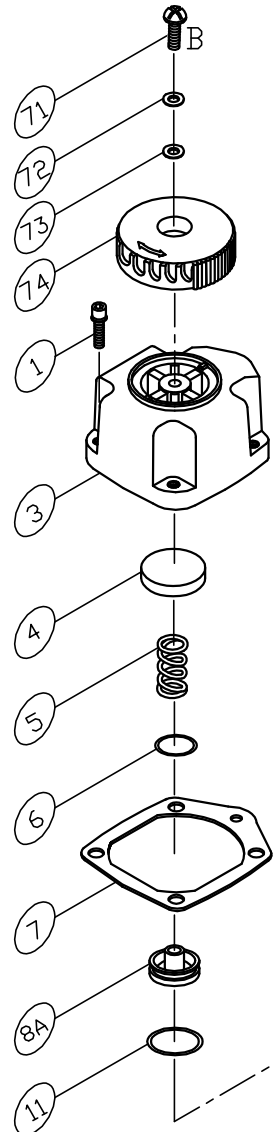

MODEL : LNF-50AC

- 35A BUMP FIRE SWITCH
- 34A SINGLE FIRE SWITCH
- 33A SINGLE/BUMP FIRE SWITCH

*B : APPLY LOCTITE 242

L13900 07/19/06

PARTS LIST (LNF-50AC)

*WHEN ORDERING SPARE PARTS, PLEASE STATE ITEM No, PART NO. AND DESCRIPTION.

ITEM	PART NO	DESCRIPTION	QTY	ITEM	PART NO	DESCRIPTION	QTY	ITEM	PART NO	DESCRIPTION	QTY
01	HS05080BW-20	HEX. SOC. HD. BOLT+SW	4	49	SS04070B-12	SET SCREW	1				
03	13900306	CAP	1	50	13105001	MAGAZINE	1				
04	12100401	SEAL**	1	51	HS04070BW-08	HEX. SOC. HD. BOLT+SW	4				
05	12100501	SPRING**	1	52	13105201	TAIL COVER	1				
06	OR13824N	O RING**	1	53	13105301	PUSHER	1				
07	11100701	CAP SEAL**	1	54	12105401	SPRING**	1				
08A	13900801A	HEAD VALVE ASM.	1	55	12105501	NAIL GUIDE LINER	1				
11	OR31824N	O RING**	1	57	HS05080B-07	HEX. SOC. HD. BOLT	1				
13-1	OR23735N	O RING**	1	61A	13206101A	BRACKET ASSEMBLY	1				
13-2	13901304	PISTON RING	1	64	HS05080B-16	HEX. SOC. HD. BOLT	1				
14A-1	13901401A	DRIVER ASSEMBLY**	1	65	LN0500N	LOCK NUT	1				
14A-2	13901402A	DRIVER ASSEMBLY**	1	66	11106601	COVER	1				
18	OR44431N	O RING**	1	67	12106401	AIR PLUG	1				
19-1	13901902	CYLINDER	1	68	OR40030N	O RING**	1				
19-2	13901902G	CYLINDER	1	71	US05080B-06	UM. HD. BOLT	1				
19-3	13901903	COLLAR	1	72	FW05012B-08	FLAT WASHER	1				
20	13902001	BUMPER**	1	73	12103301	SEAL	1				
21	OR35020N	O RING**	2	74	13907403	EXHAUST COVER	1				
23	11102309	BODY	1								
24	OR01919N	O RING**	2								
25	10902501	JOINT GUIDE	1								
26	11002601	SPRING	1								
27	11002702	GUIDE SAFETY LEVER	1								
31	13203101	SAFETY LEVER	1								
32	11103201	STEPPED PIN	2								
41	HS05080BW-25	HEX. SOC. HD. BOLT+SW	2								
41A	13104101A	LATCH**	1								
43	RP3020S	ROLLED PIN	1								
44	13104401	DRIVER GUIDE COVER	1								
44A	13104401A	DRIVER GUIDE COVER ASM	1								
45	12104501	SET PLATE	1								
46	HS04070B-12	HEX. SOC. HD. BOLT	2								
47	13104701	DRIVER GUIDE	1								
48	13104801	MAGAZINE COVER	1								