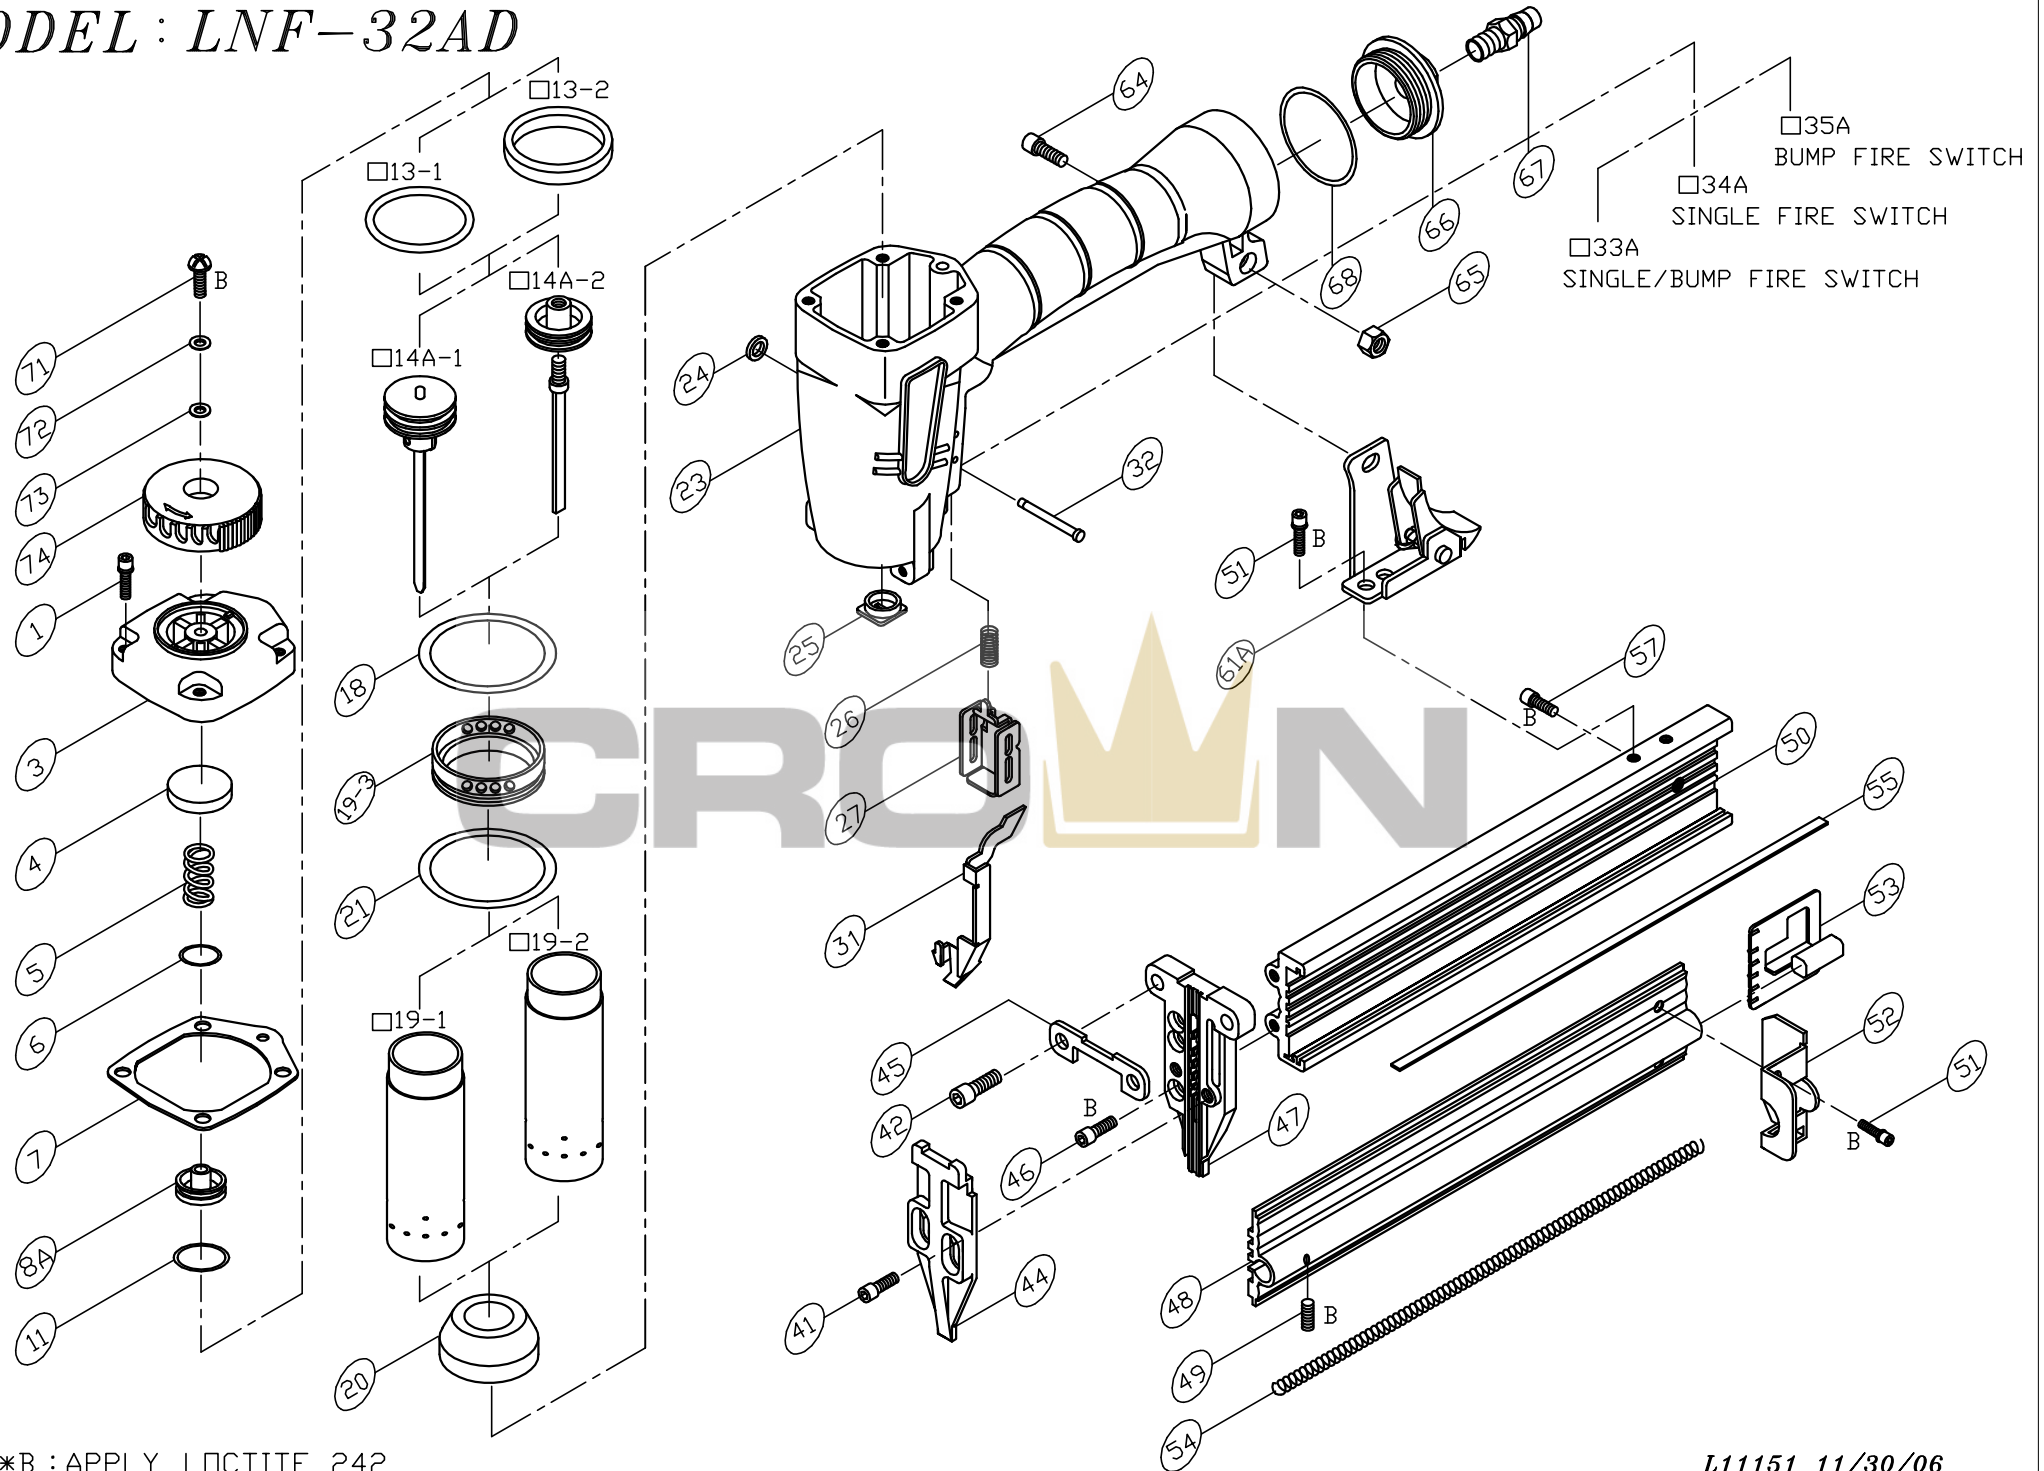

MODEL : LNF-32AD

*B : APPLY LOCTITE 242

L11151 11/30/06

PARTS LIST (LNF-32AD)

*WHEN ORDERING SPARE PARTS, PLEASE STATE ITEM No, PART NO. AND DESCRIPTION.

ITEM	PART NO	DESCRIPTION	QTY	ITEM	PART NO	DESCRIPTION	QTY	ITEM	PART NO	DESCRIPTION	QTY
01	HS05080BW-16	HEX. SOC. HD. BOLT+SW	4	51	HS04070BW-08	HEX. SOC. HD. BOLT+SW	4				
03	11100302	CAP	1	52	11005201	TAIL COVER	1				
04	12100401	SEAL**	1	53	12105301	PUSHER	1				
05	12100501	SPRING**	1	54	12105401	SPRING**	1				
06	OR13824N	O RING**	1	55	12105501	NAIL GUIDE LINER	1				
07	11100701	CAP SEAL**	1	57	HS05080B-07	HEX. SOC. HD. BOLT	1				
08A	12100801A	HEAD VALVE ASM.	1	61A	12106101A	BRACKET ASSEMBLY	1				
11	OR31824N	O RING**	1	64	HS05080B-16	HEX. SOC. HD. BOLT	1				
13-1	OR22431N	O RING**	1	65	LN0500N	LOCK NUT	1				
13-2	11001303	PISTON RING	1	66	11106601	COVER	1				
14A-1	11001401A	DRIVER ASSEMBLY**	1	67	12106401	AIR PLUG	1				
14A-2	11001402A	DRIVER ASSEMBLY**	1	68	OR40030N	O RING**	1				
18	OR44431N	O RING**	1	71	US05080B-06	UM. HD. BOLT	1				
19-1	11101902	CYLINDER	1	72	FW050120B-08	FLAT WASHER	1				
19-2	11101902G	CYLINDER	1	73	12103301	SEAL	1				
19-3	11101903	COLLAR	1	74	13907403	EXHAUST COVER	1				
20	11002001	BUMPER**	1								
21	OR30018N	O RING**	1								
23	11102309	BODY	1								
24	OR01919N	O RING**	2								
25	10902501	JOINT GUIDE	1								
26	11002601	SPRING	1								
27	11002702	GUIDE SAFETY LEVER	1								
31	11003101	SAFETY LEVER	1								
32	11103201	STEPPED PIN	2								
41	HS05080B-10	HEX. SOC. HD. BOLT	2								
42	HS05080BW-25	HEX. SOC. HD. BOLT+SW	2								
44	12104404	DRIVER GUIDE COVER	1								
45	12104501	SET PLATE	1								
46	HS04070B-12	HEX. SOC. HD. BOLT	2								
47	12104701	NOSE	1								
48	11004801	MAGAZINE COVER	1								
49	SS04070B-12	SET SCREW	1								
50	11005001	MAGAZINE	1								