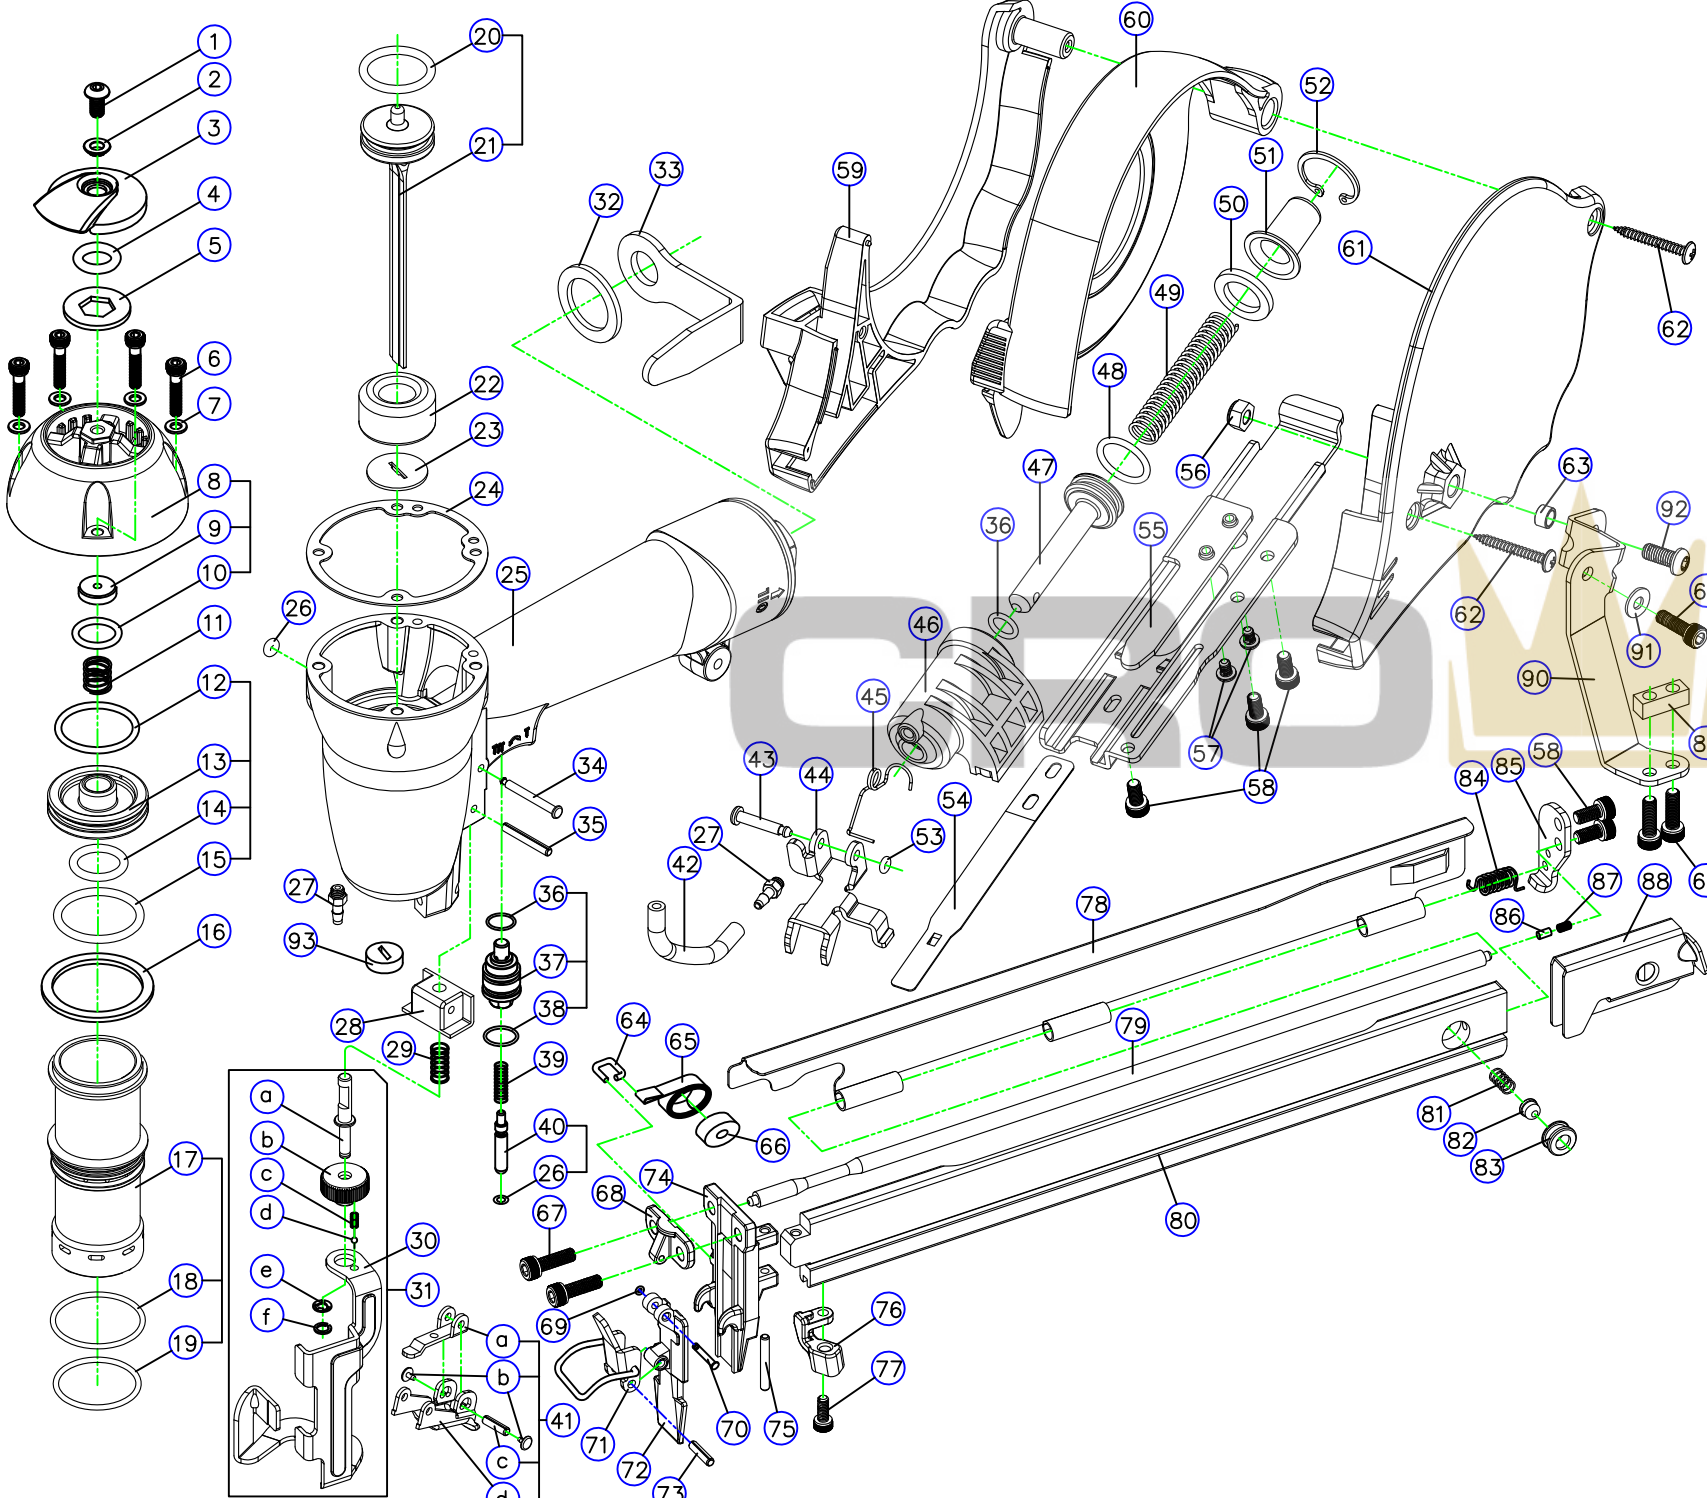

## MODEL LCS6838

◆ Parts Included in AS-97384 O-Ring and Seal Kit