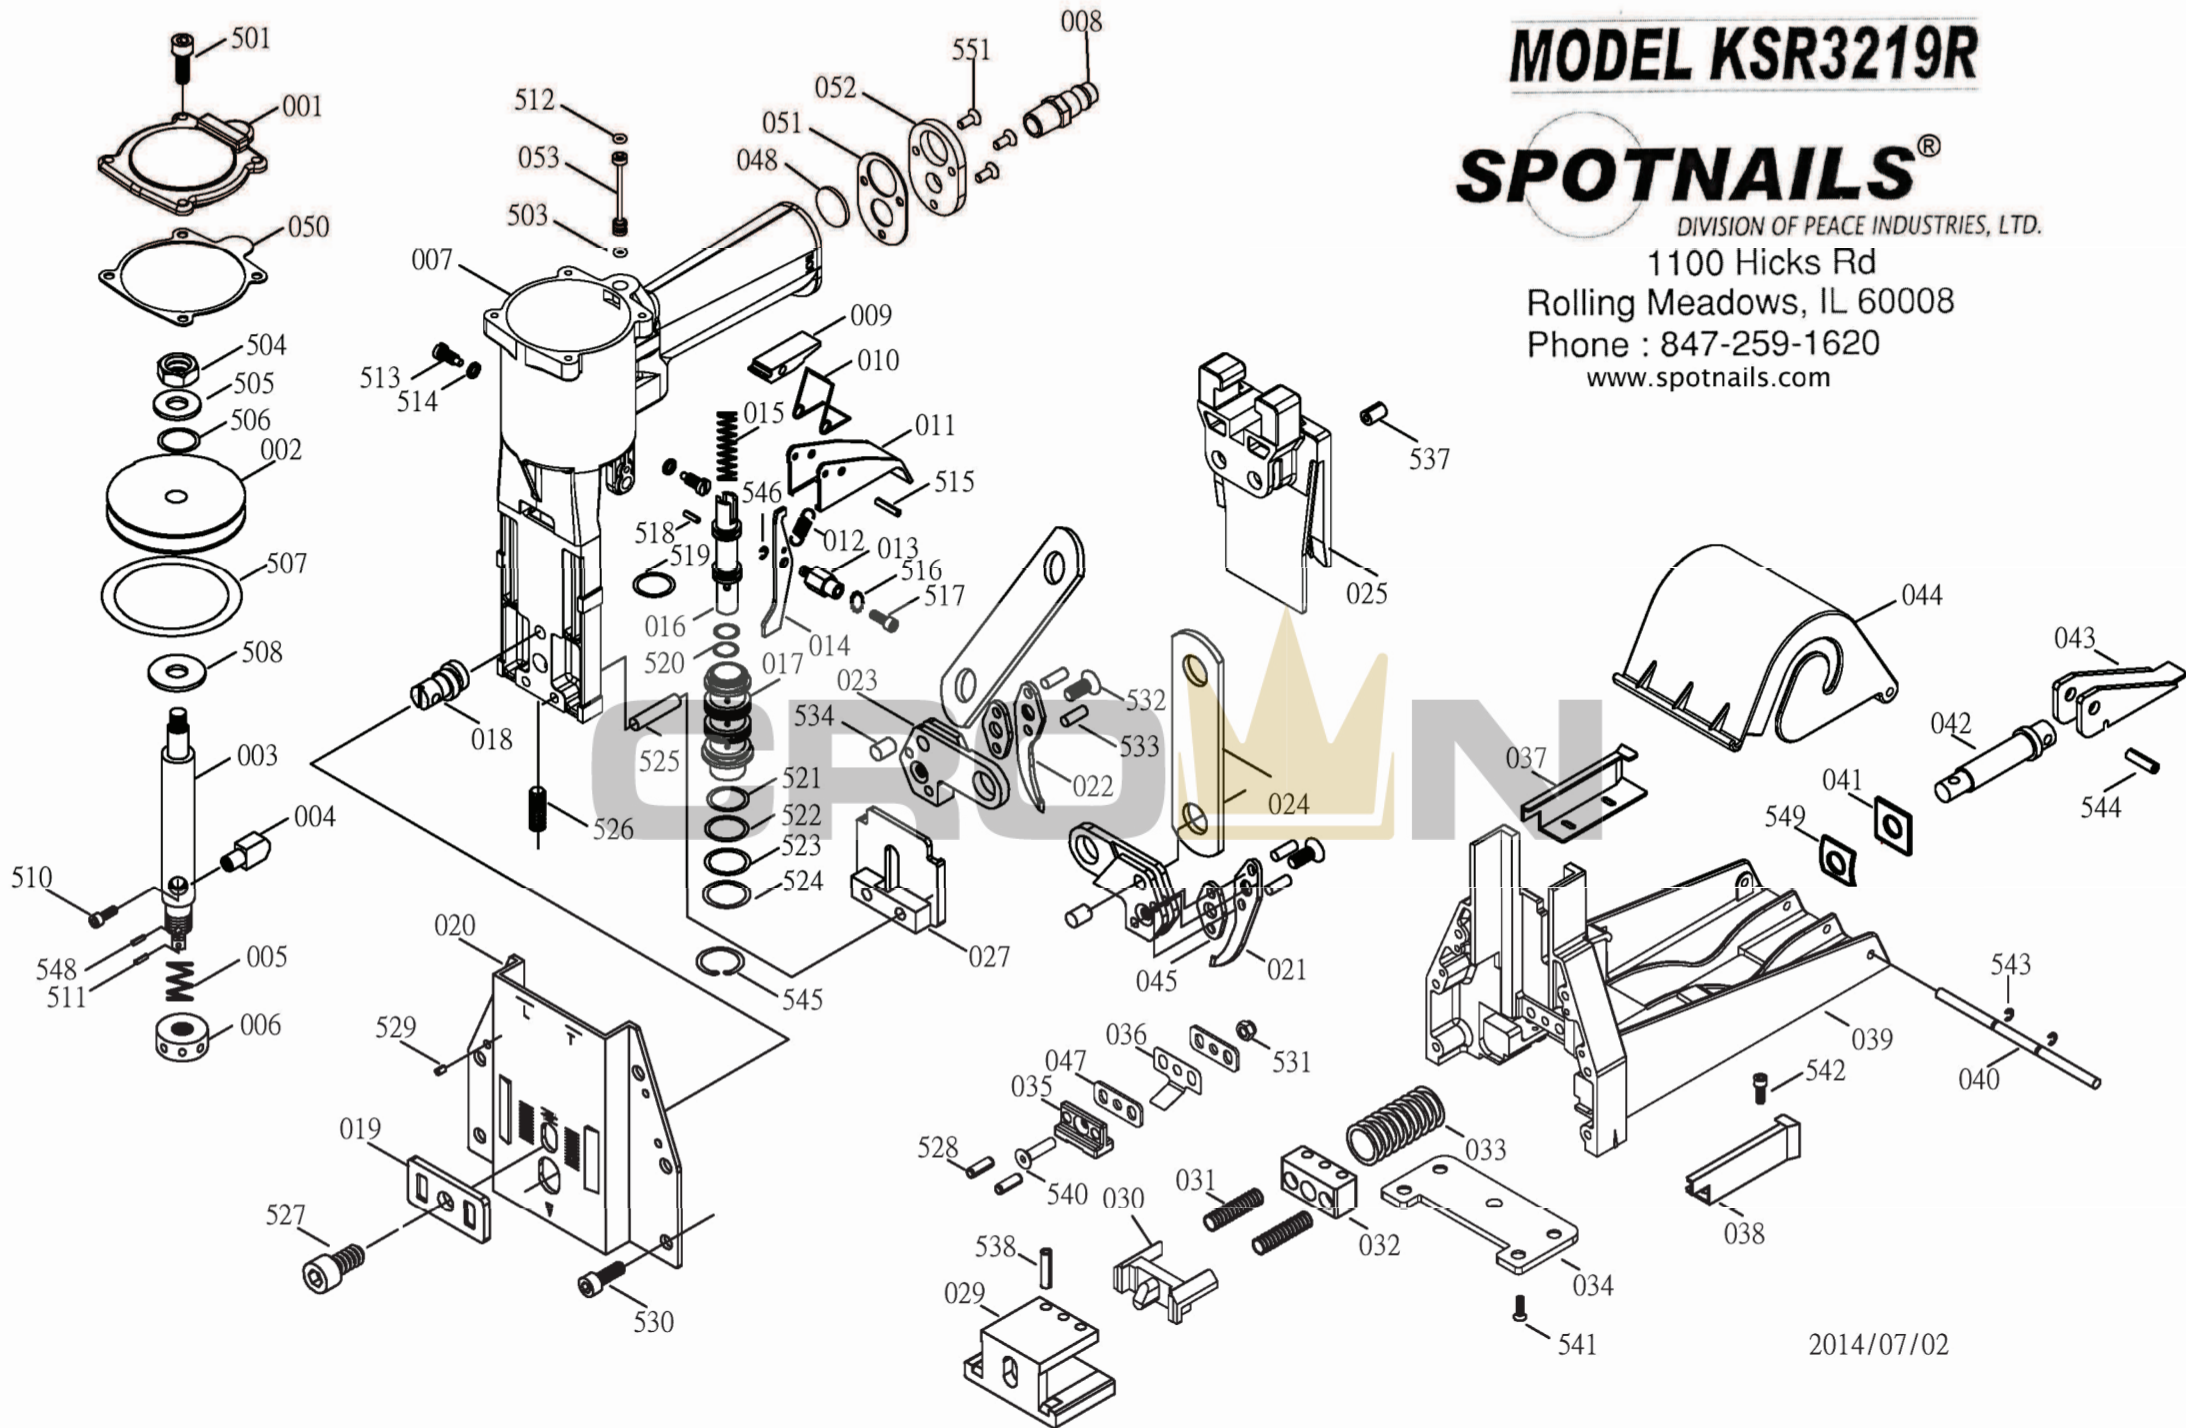

MODEL KSR3219R

SPOTNAILS®

DIVISION OF PEACE INDUSTRIES, LTD.

1100 Hicks Rd

Rolling Meadows, IL 60008

Phone : 847-259-1620

www.spotnails.com

2014/07/02

SPOTNAILS MODEL KSR3219R

Ref No.	Part No.	Description
01	P-60202	Cap
02	P-66118	Piston
03	P-16021	Piston Rod
04	P-96141	Block
05	P-18501	Spring
06	P-96142	Collar
07	P-01289	Body
09	P-96143	Block
10	P-18502	Spring
11	P-21090	Trigger
12	P-18503	Spring
13	P-16018	Rod
14	P-21091	Trigger Controll
15	P-18504	Spring
16	P-22205	Plunger
17	P-22203	Valve Body
18	P-16019	Adjusting Rod
19	P-96144	Adjusting Plate
20	P-10325	Front Plate
21	P-31064	Right Anvil
22	P-31065	Left Anvil
23	P-31066	Anvil Holder
24	P-31067	Anvil Link
25	P-06270	Driver
27	P-96167	Driver Guide
29	P-31068	Anvil
30	P-09227	Pusher
31	P-18509	Spring
32	P-31069	Anvil Cap
33	P-18510	Spring
34	P-96171	Plate

Ref No.	Part No.	Description
35	P-96170	Top Guide
36	P-18508	Spring
37	P-96173	Right Coil Guide
38	P-96172	Left Coil Guide
39	P-12526	Magazine
40	P-16023	Shaft
41	P-32258	Washer
42	P-16022	Shaft
43	P-21092	Release Lever
44	P-12525	Cover
45	P-96169	Plate
47	P-32257	Washer
48	P-96161	Silencer
50	P-62086	Gasket
51	P-62067	Gasket
52	P-12524	Cover
53	P-46186	Shaft
501	P-24533	Hex Socket Head Bolt
503	P-64514	O-Ring
504	P-26180	Hex Nut
505	P-32248	Washer
506	P-64502	O-Ring
507	P-64513	O-Ring
508	P-32249	Washer
510	P-24534	Hex Socket Head Bolt
511	P-07406	Spring Pin
512	P-64600	O-Ring
513	P-24595	Trigger Screw
514	P-32250	Spring Washer
515	P-07407	Spring Pin

Ref No.	Part No.	Description
516	P-32251	Washer
517	P-24538	Hex Socket Head Bolt
518	P-07408	Spring Pin
519	P-64504	O-Ring
520	P-64505	O-Ring
521	P-64506	O-Ring
522	P-64507	O-Ring
523	P-64508	O-Ring
524	P-64509	O-Ring
525	P-96163	Rod
526	P-24527	Hex Socket Set Screw
527	P-24531	Hex Socket Head Bolt
528	P-07411	Pin
529	P-07400	Spring Pin
530	P-24543	Hex Socket Head Bolt
531	P-26181	Nut
532	P-24532	Flat Head Cap Screw
533	P-07401	Pin
534	P-07402	Pin
537	P-07412	Spring Pin
538	P-07410	Pin
540	P-24544	Flat Head Cap Screw
541	P-24545	Flat Head Cap Screw
542	P-24546	Hex Socket Head Bolt
543	P-32260	E-Ring
544	P-07413	Pin
545	P-32253	C-Ring
546	P-32254	E-Ring
548	P-07409	Plastic Pin
549	P-32259	Washer
551	P-24542	Flat Head Cap Screw

◆ Parts Included In AS-97327 O-Ring And Seal Kit

★ Staple Remover P-97491 Available