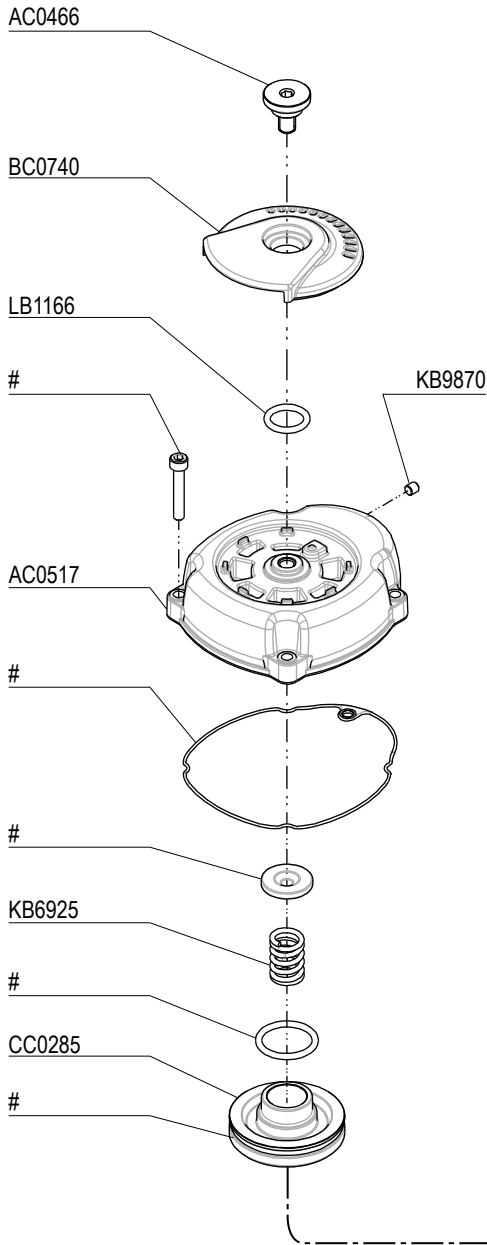

= Contents of YK0869 Repair Kit
= Contents Of YK0824 Repair Kit

Tool #
7L0001N