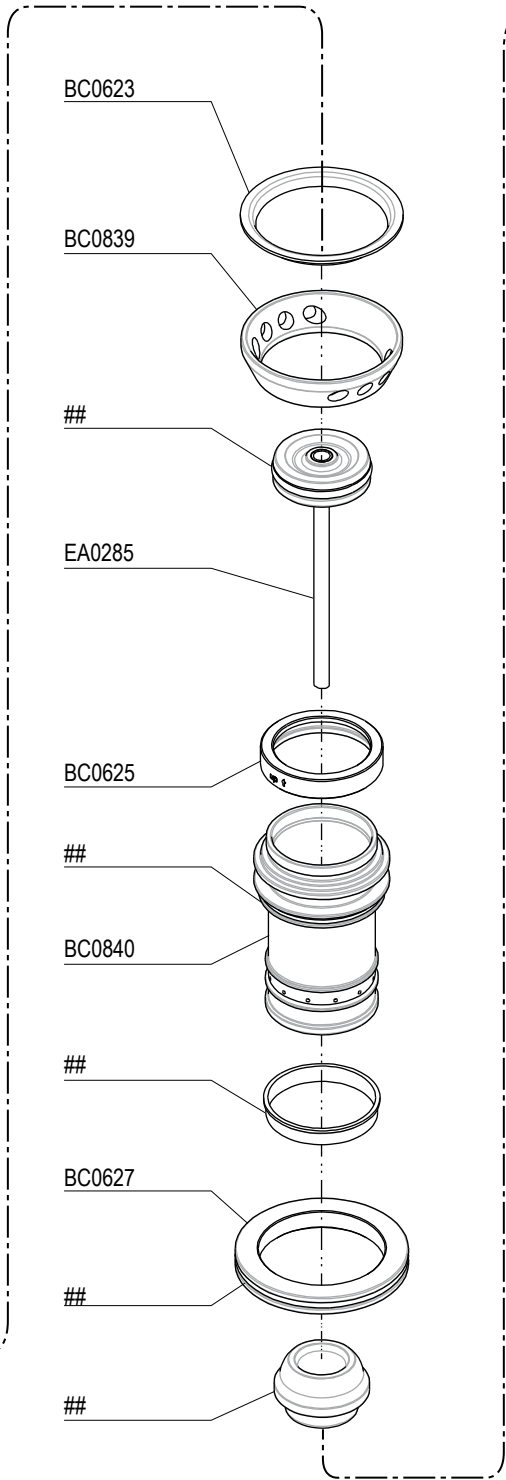

= Contents of YK0869 Repair Kit
= Contents Of YK0824 Repair Kit

Tool #
7L0001N