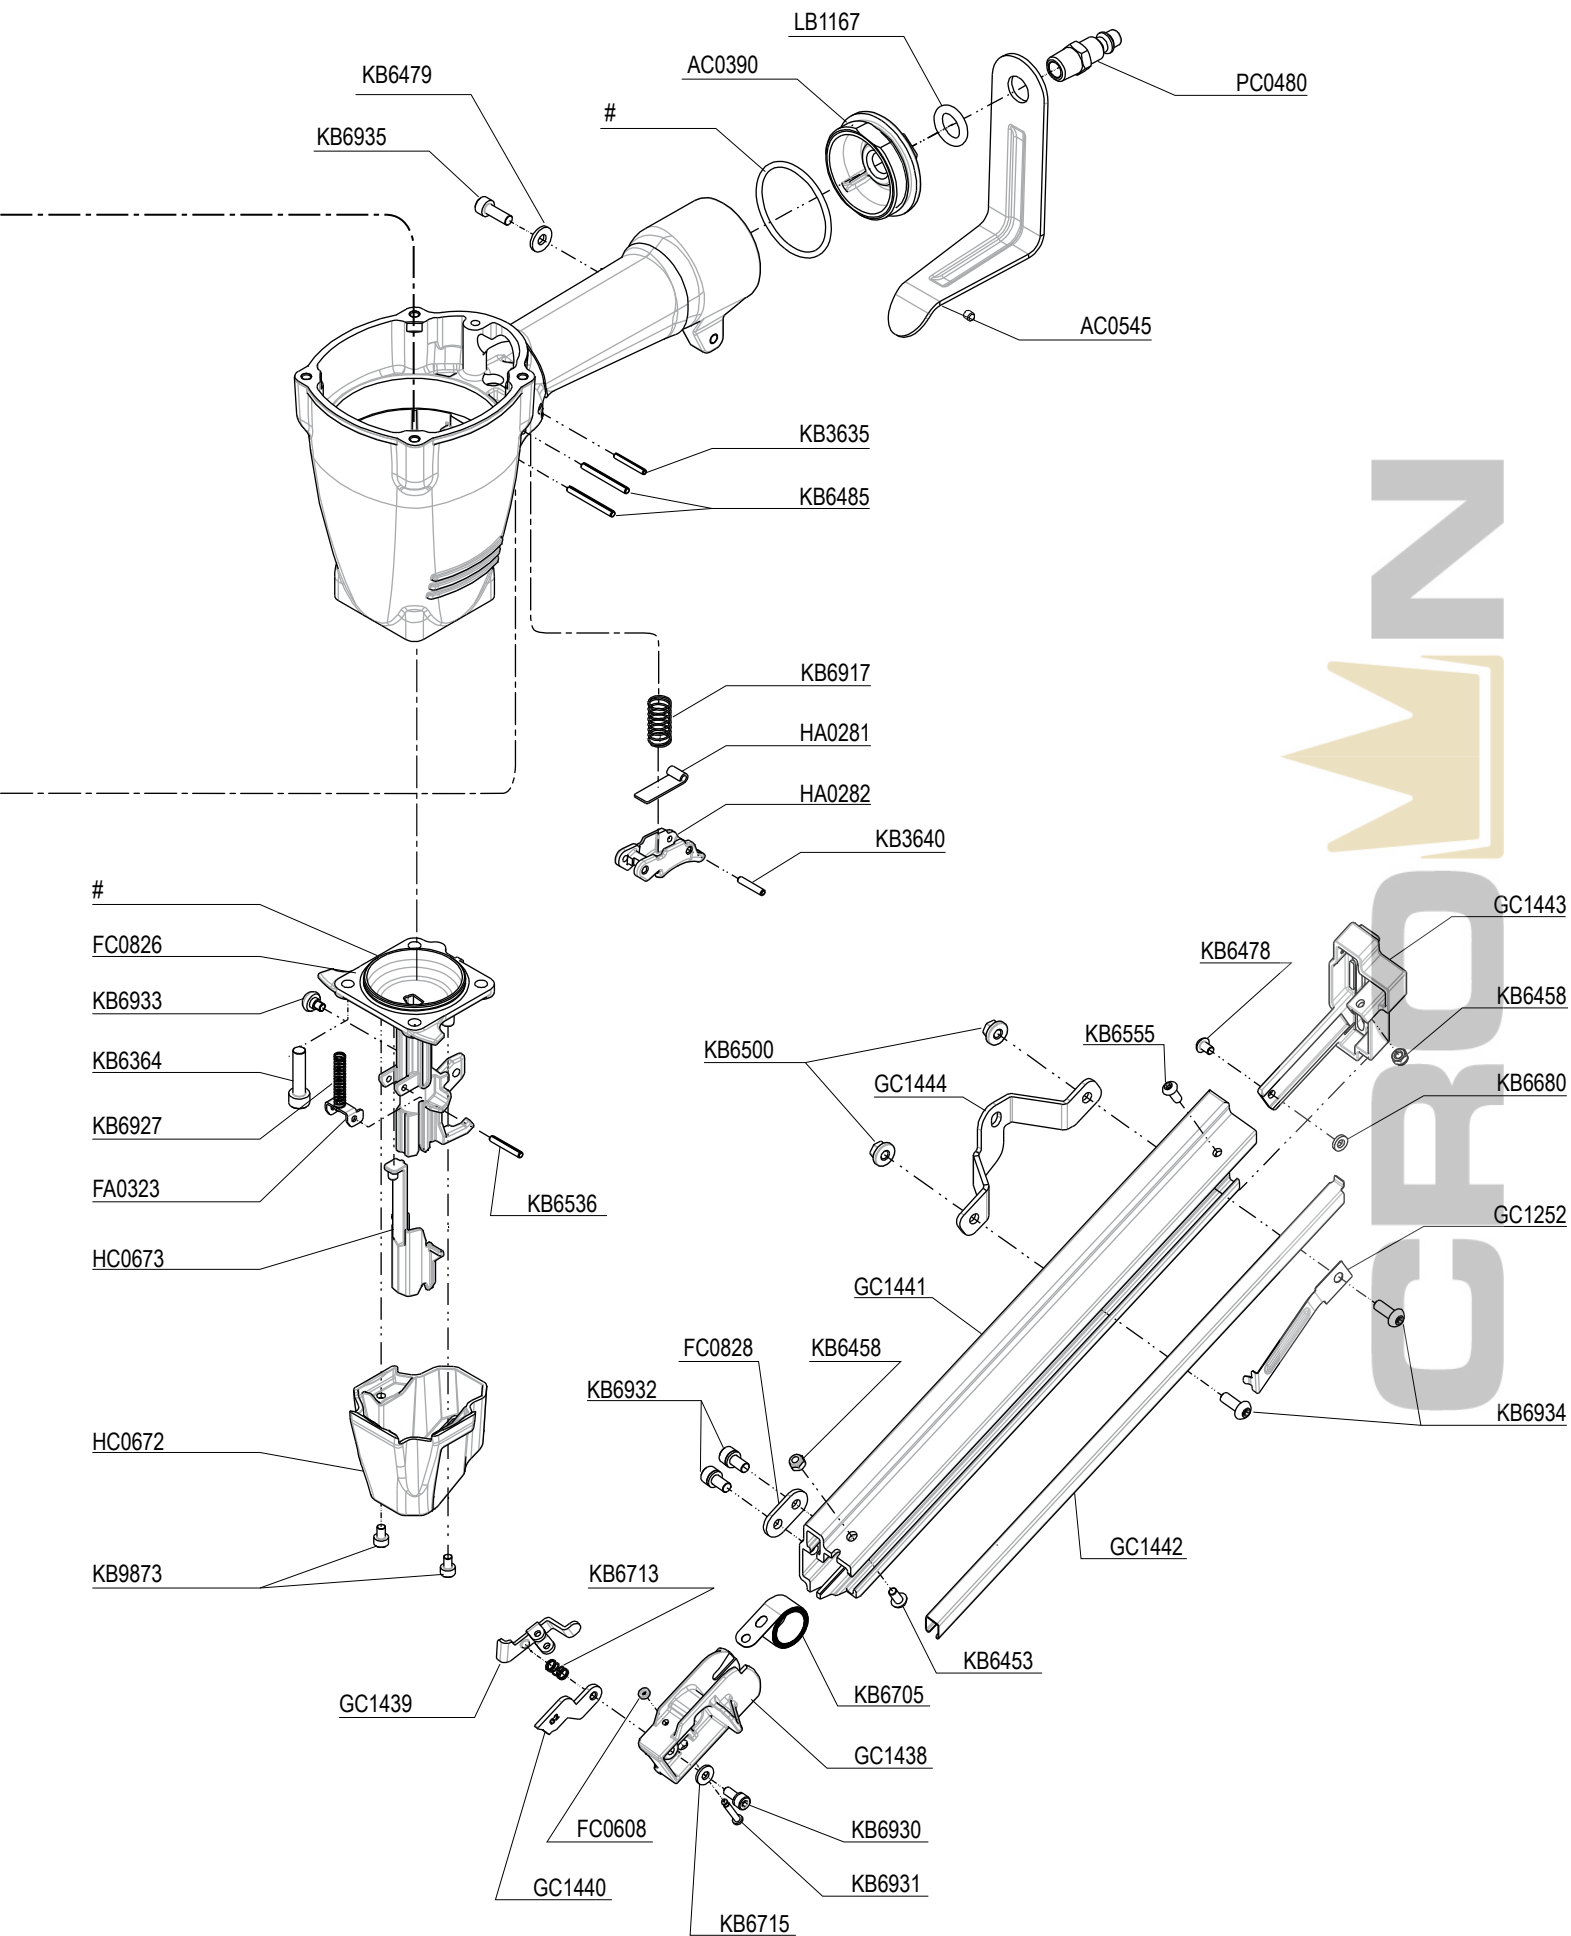

1 1/2" Metal Connector Nailer

JoistPro 150XP