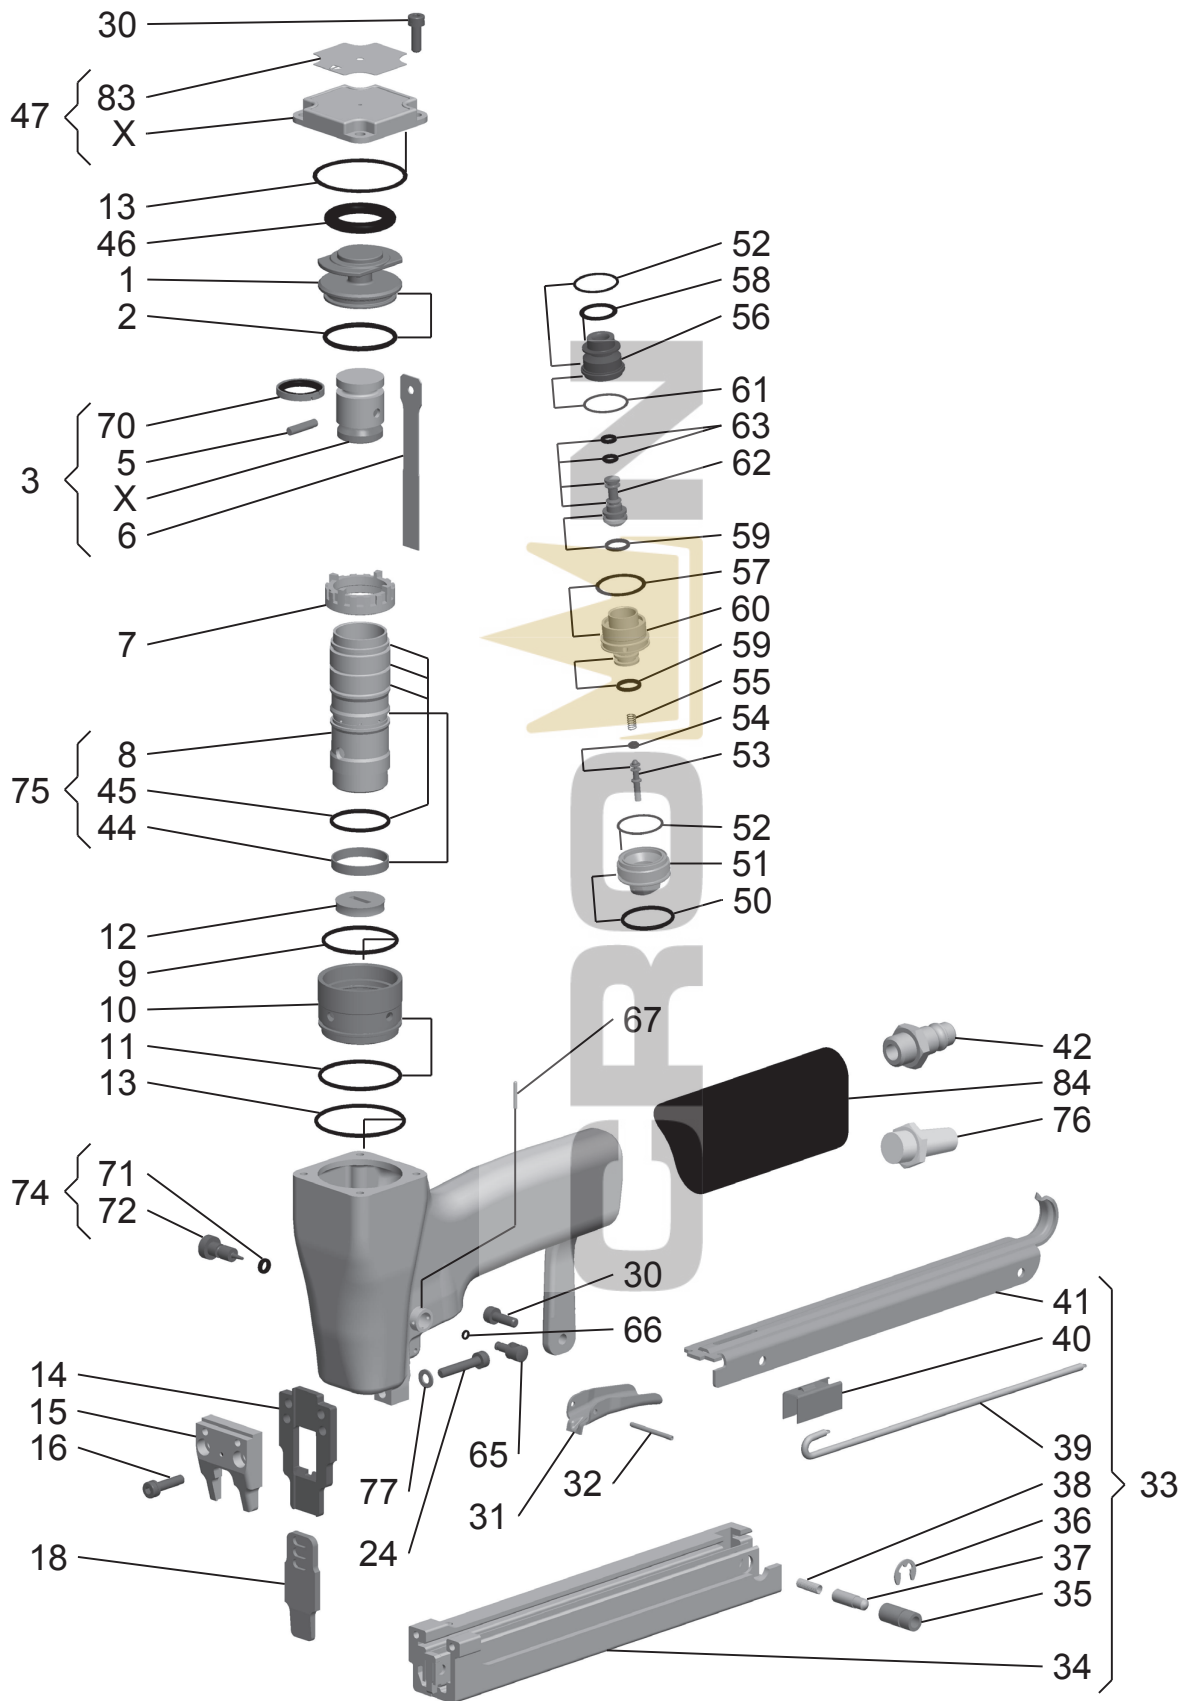

10

Parts list JK20A680L		JK20A680L		Teilleiste JK20A680L	
When ordering please indicate part number		Vid beställning var vänlig ange artikelnumera		Bei Bestellungen immer Artikel-Nr. angeben	
Pos.	Part No. Artikelnr. Artikel-Nr.	Part Name Benämning Benennung	Quantity		Antal Stückzahl
1	150436	Cylinder cap	Lock för cylinder foder	Zylinderdeckel	1
* 2	972177	O-ring	O-ring	O-ring	1
* 3	134102	Piston with driver long	Kolv kpl. med drivare lång	Kolben mit langem Treiber	1
3	134241	Piston with driver short	Kolv kpl. med drivare kort	Kolben mit kurzem Treiber	1
5	145099	Driver pin	Drivarhållarpinne	Stift	1
* 6	164039	Driver blade long	Drivare lång	Antriebsschne lang	1
* 6	164094	Driver blade short	Drivare kort	Antriebsschne kurz	1
7	150102	Cylinder top ring	Cylindertopping	Zylinderring	1
8	190066	Cylinder	Cylinderfoder	Zylinder	1
9	972007	O-ring	O-ring	O-ring	1
10	150409	Cage	Hylsat	Büchse	1
11	972071	O-ring	O-ring	O-ring	1
12	149054	Bumper	Kolvdämpare	Dämpfer	1
13	972023	O-ring	O-ring	O-ring	2
14	166212	Rear Nozzle plate	Bakre drivarstyrning	Führungsplatte	1
15	135613	Guide door	Dörrstyrning	Führungsplatte	1
16	946662	Screw	Skruv	Zylinderschraube	2
18	166209	Dorr	Dörr	Vorderplatte	1
24	946705	Screw	Skruv	Schraube	2
30	946608	Screw	Skruv	Zylinderschraube	5
31	165040	Trigger	Avtryckare	Abzug	1
32	945039	Tension pin	Spännstift	Spannstift	1
33	132218	Magazine short	Magasin kort	Magazin kurz	1
33	132223	Long magazine	Magasin lång	Magazin lang	1
34	132678	Rail short	Klammerbana kort	Führung kurz	1
34	132681	Rail long	Klammerbana long	Führung lang	1
35	150121	Lock cage	Spärrhylsa	Büchse	1
36	951037	Retainer	Spärryttare	Sicherungsring	1
37	160051	Lock piston	Låskolv	Stift	1
38	173052	Lock spring	Låsfjäder	Feder	1
* 39	173053	Feedre spring short	Frammatarfjäder kort	Magazinfeder kurz	1
* 39	173054	Feeder spring long	Frammatarfjäder lång	Magazinfeder lang	1
40	161118	Pusher	Frammatare	Schieber	1
41	170029	Magazine lid short	Magasinlock kort	Magazindeckel kurz	1
41	170030	Magazine lid long	Magasin lock lång	Magazindeckel lang	1
42	987023	Nipple	Nippel	Druckluftanschluss	1
44	148015	Seal back valve	Tätningring backventil	Dichtring	1
45	972028	O-ring	O-ring	O-ring	3
46	972185	O-ring	O-ring	O-ring	1
47	139460	Top cap	Lock	Deckel	1
50	972021	O-ring	O-ring	O-ring	1
51	146102	Nut	Mutter	Mutter	1
52	972040	O-ring	O-ring	O-ring	2
53	191082	Valve stem	Ventilspindel	Ventilspindel	1
54	972057	O-ring	O-ring	O-ring	1
55	173065	Valve spring	Fjäder	Ventilfeder	1
56	191081	Upper valve cage	Ventilhylsa övre	Ventildeckel oben	1
57	972039	O-ring	O-ring	O-ring	1
58	972030	O-ring	O-ring	O-ring	1
59	972020	O-ring	O-ring	O-ring	2
60	191079	Lower valve cage	Ventilhylsa nedre	Ventildeckel unten	1
61	972076	O-ring	O-ring	O-ring	1
62	191083	Air stem	Luftstyrd spindel	Luftdüse	1
63	972070	O-ring	O-ring	O-ring	2
65	191053	Button single shot	Avstängningsknapp enkelskott	Einzelfeuerungs-Taste	1
66	972034	O-ring	O-ring	O-ring	1
67	945041	Tension pin	Spännstift	Stift	1
70	972124	Set of piston rings	Kolvringssats	Kolbenring-Set	1
71	972084	O-ring	O-ring	O-ring	1
72	146106	Regulator screw	Strypskruv	Drehknopf	1
74	146086	Regulator screw assy.	Strypskruv kpl.	Drehknopf kpl.	1
75	136074	Cylinder with seals	Cylinderfoder med tätningar	Zylinder mit Dichtungen	1
76	971004	Sound absorber	Ljuddämpare	Schalldämpfer	1
77	947008	Lock washer	Låsbricka	Sicherungsring	2
82	191084	Valve cage	Ventilhylsa	Ventilführung	1
83	110287	Warning label	Varningsskylt	Gefahrenschild	1
84	035292	Handle sleeve	Gummihantag	Griffhülse	1

* Recommended wear parts