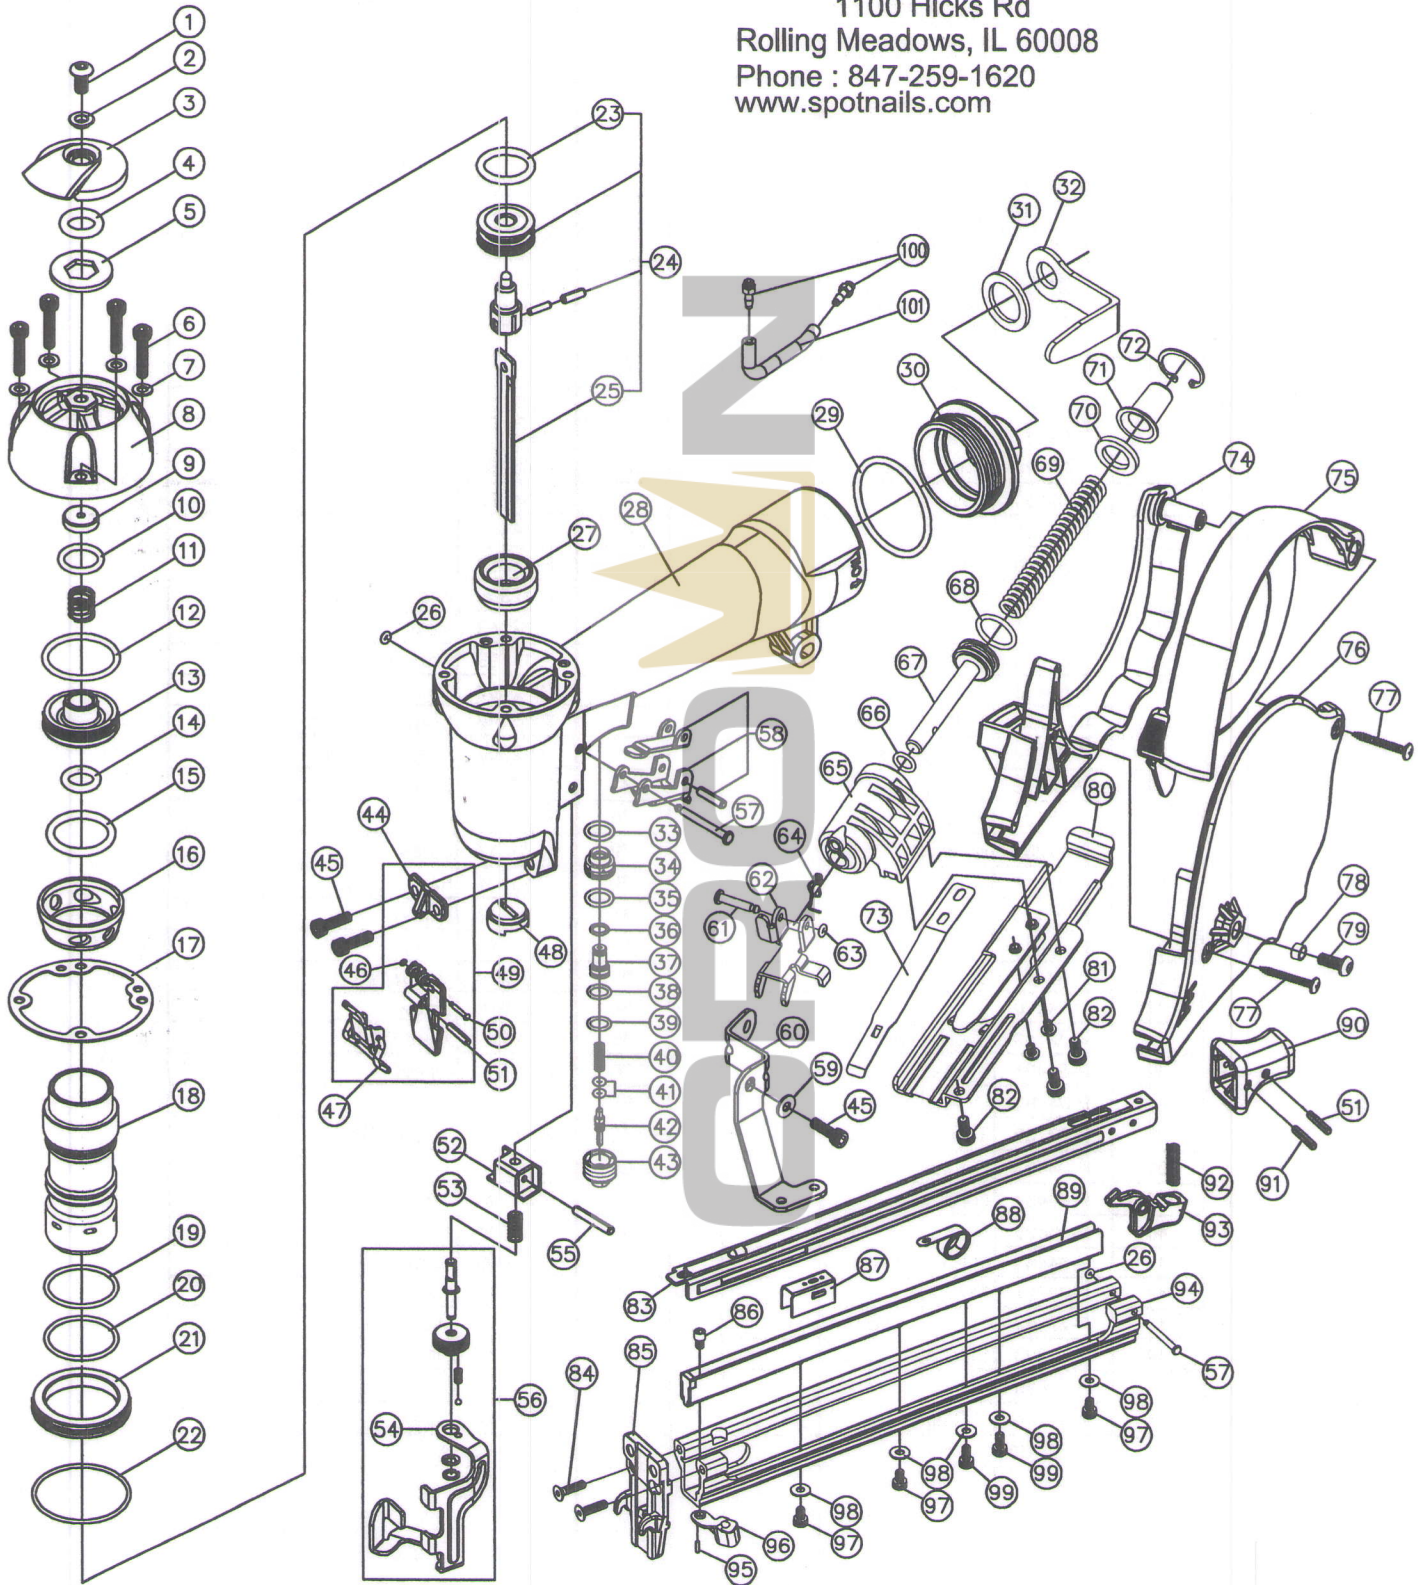

# SPOTNAILS MODEL GCS8116

Ref No.	Part No.	Description	Ref No.	Part No.	Description
01	P-24370	Screw	52	P-53165	Safety Foot Guide
02	P-96118	Washer	53	P-18328	Spring
03	P-70046	Exhaust Deflector	54	P-53185	Safety
04	P-64337	O-Ring	55	P-07262	Pin
05	P-32217	Washer	56	AS-53073	Safety Assembly
06	P-24523	Cap Screw	57	P-07327	Step Pin (2)
07	P-32242	Flat Washer	58	AS-21024	Trigger Assembly
08	P-60195	Cap	59	P-32170	Washer
09	P-15219	Exhaust Seal	60	P-13103	Bracket
10	P-64384	O-Ring	61	P-07395	Pin
11	P-18331	Poppet Spring	62	P-97480	Cap Feeder
12	P-64450	Poppet O-Ring	63	P-64497	O-Ring
13	P-63048	Poppet	64	P-18496	Spring
14	P-64486	Piston Stop O-Ring	65	P-05118	Feed Cylinder
15	P-64487	Cylinder Seal O-Ring	66	P-64239	O-Ring
16	P-03086	Cylinder Spacer	67	P-66115	Feed Piston
17	P-62082	Gasket	68	P-64378	O-Ring
18	P-05116	Cylinder	69	P-18497	Spring
19	P-64496	O-Ring	70	P-15240	Piston Stop
20	P-64488	Cylinder O-Ring	71	P-12506	Feed Piston Cover
21	P-05117	Cylinder Guide	72	P-32243	Retaining Ring
22	P-64489	O-Ring	73	P-18498	Hold Down Spring
23	P-64453	Piston O-Ring	74	P-12507	Magazine Right
24	AS-06088	Piston & Driver Assembly	75	P-12508	Magazine Cover
25	P-06264	Driver Blade	76	P-12509	Magazine Left
26	P-64240	O-Ring	77	P-24516	Screw
27	P-15224	Bumper	78	P-26143	Nut
28	P-01285	Body	79	P-24517	Screw
29	P-64425	O-Ring	80	P-13104	Feed Chute
30	P-60175	End Cap	81	P-24518	Screw
31	P-32244	Washer	82	P-24353	Screw
32	P-97481	Belt Clip	83	P-12510	Magazine Cover
33	P-64490	O-Ring	84	P-24519	Screw
34	P-22199	Trigger Valve (A)	85	P-08499	Wear Plate
35	P-64491	O-Ring	86	P-24520	Screw
36	P-64492	O-Ring	87	P-09222	Pusher
37	P-22200	Trigger Valve (B)	88	P-18499	Negator Spring
38	P-64493	O-Ring	89	P-12514	Track
39	P-64494	O-Ring	90	P-04085	Latch Cover
40	P-18495	Spring	91	P-07396	Pin
41	P-64495	O-Ring (2)	92	P-18500	Spring
42	P-22201	Plunger	93	P-04086	Latch
43	P-22202	Trigger Valve Housing	94	P-12511	Magazine
44	P-10293	Stationary Front Plate	95	P-07397	Pin
45	P-24450	Screw	96	P-13105	Feed Chute Bracket
46	P-64434	O-Ring	97	P-24309	Screw
47	AS-04043	Latch Assembly	98	P-32227	Washer
48	P-15239	Return Seal	99	P-24364	Screw
49	AS-10057	Front Plate Assembly	100	P-30096	Barb Fitting (2)
50	P-07356	Pin	101	P-97479	Tubing
51	P-07394	Pin			