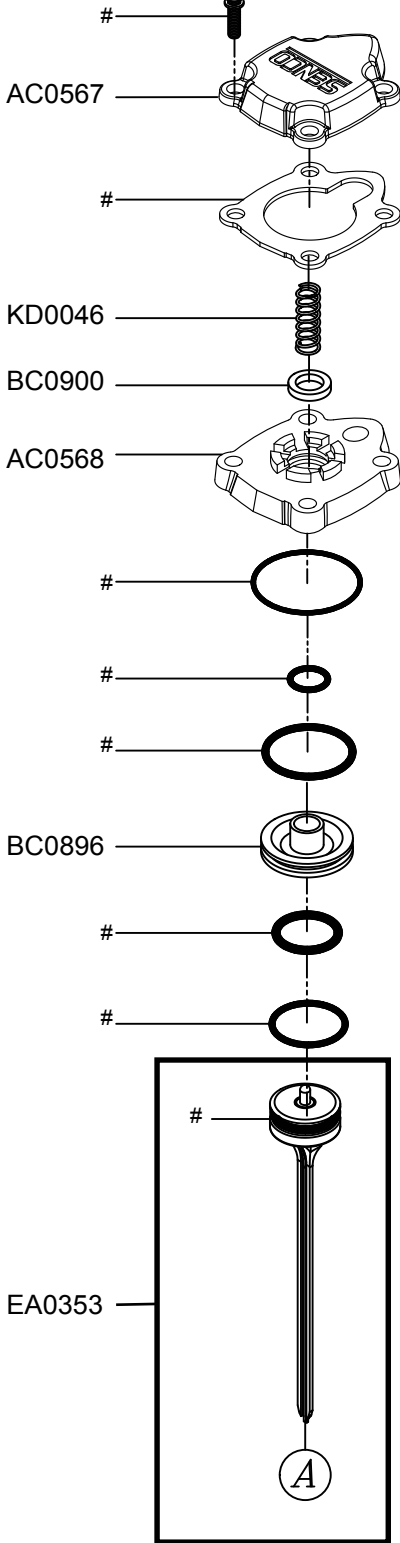

SENCO®

Tool #
8F0001N

Contents of YK0854 Kit